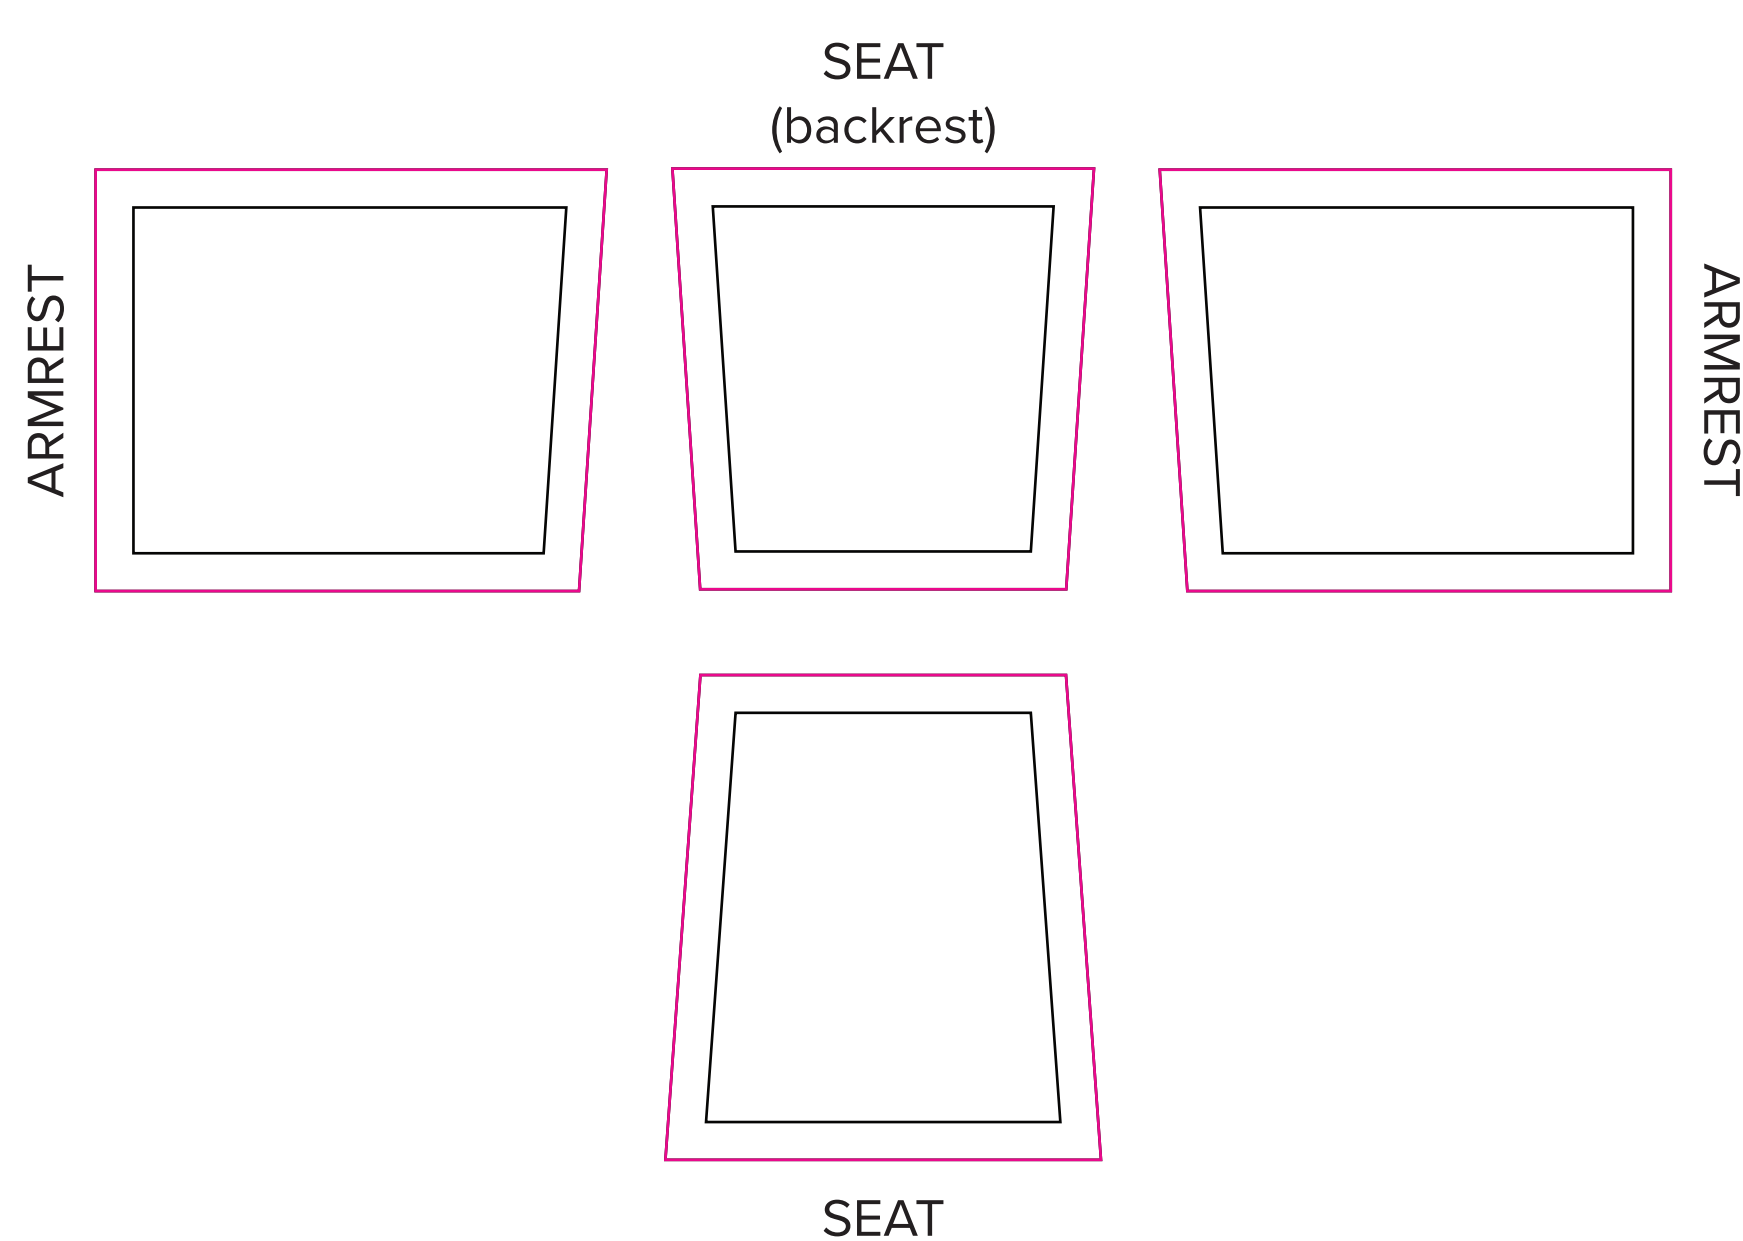

# CUSTOM INFLATABLE FURNITURE

SCALE 10%  
OF ACTUAL SIZE

## CUSTOM AIR LOUNGE INFLATABLE - OTTOMAN - (27"x27"x17")

Custom Air Lounge Inflatable SOFA CHAIR  
(L x W x H - 40" x 31.5" x 33.5")

### SOFA CHAIR

Custom Air Lounge Inflatable SOFA  
(L x W x H - 78" x 31.5" x 33.5")

### SOFA