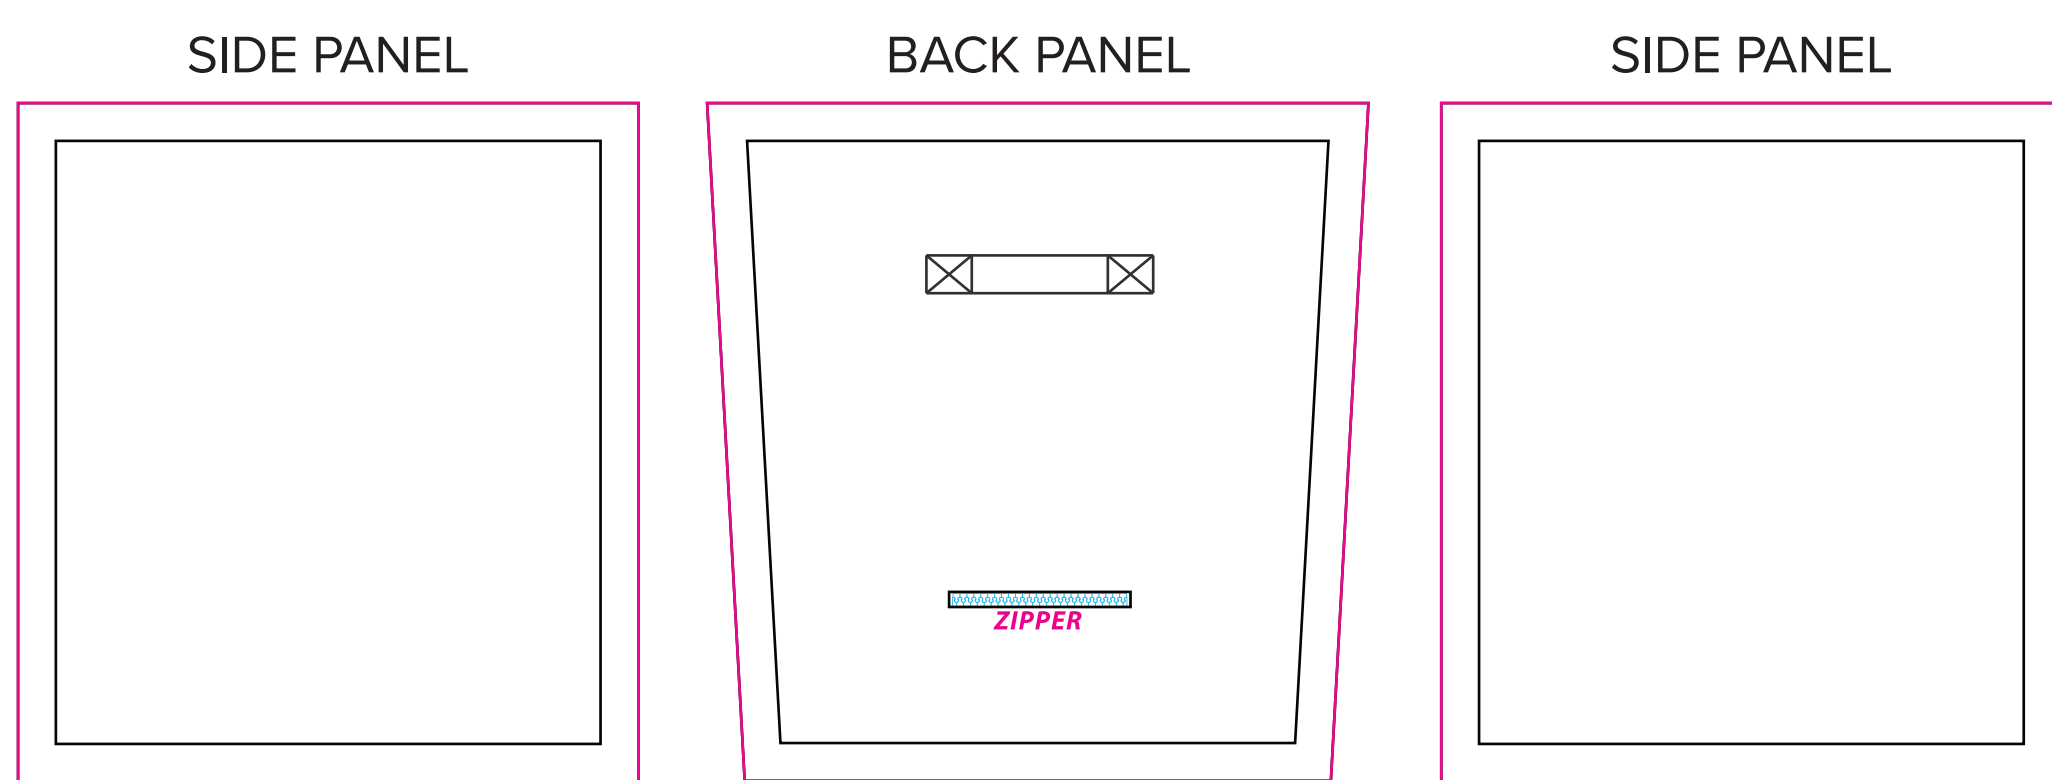

# CUSTOM INFLATABLE FURNITURE

SCALE 10%  
OF ACTUAL SIZE

## CUSTOM AIR LOUNGE INFLATABLE - OTTOMAN - (27"x27"x17")

Custom Air Lounge Inflatable SOFA CHAIR  
(L x W x H - 40" x 31.5" x 33.5")

### SOFA CHAIR

Custom Air Lounge Inflatable SOFA  
(L x W x H - 78" x 31.5" x 33.5")