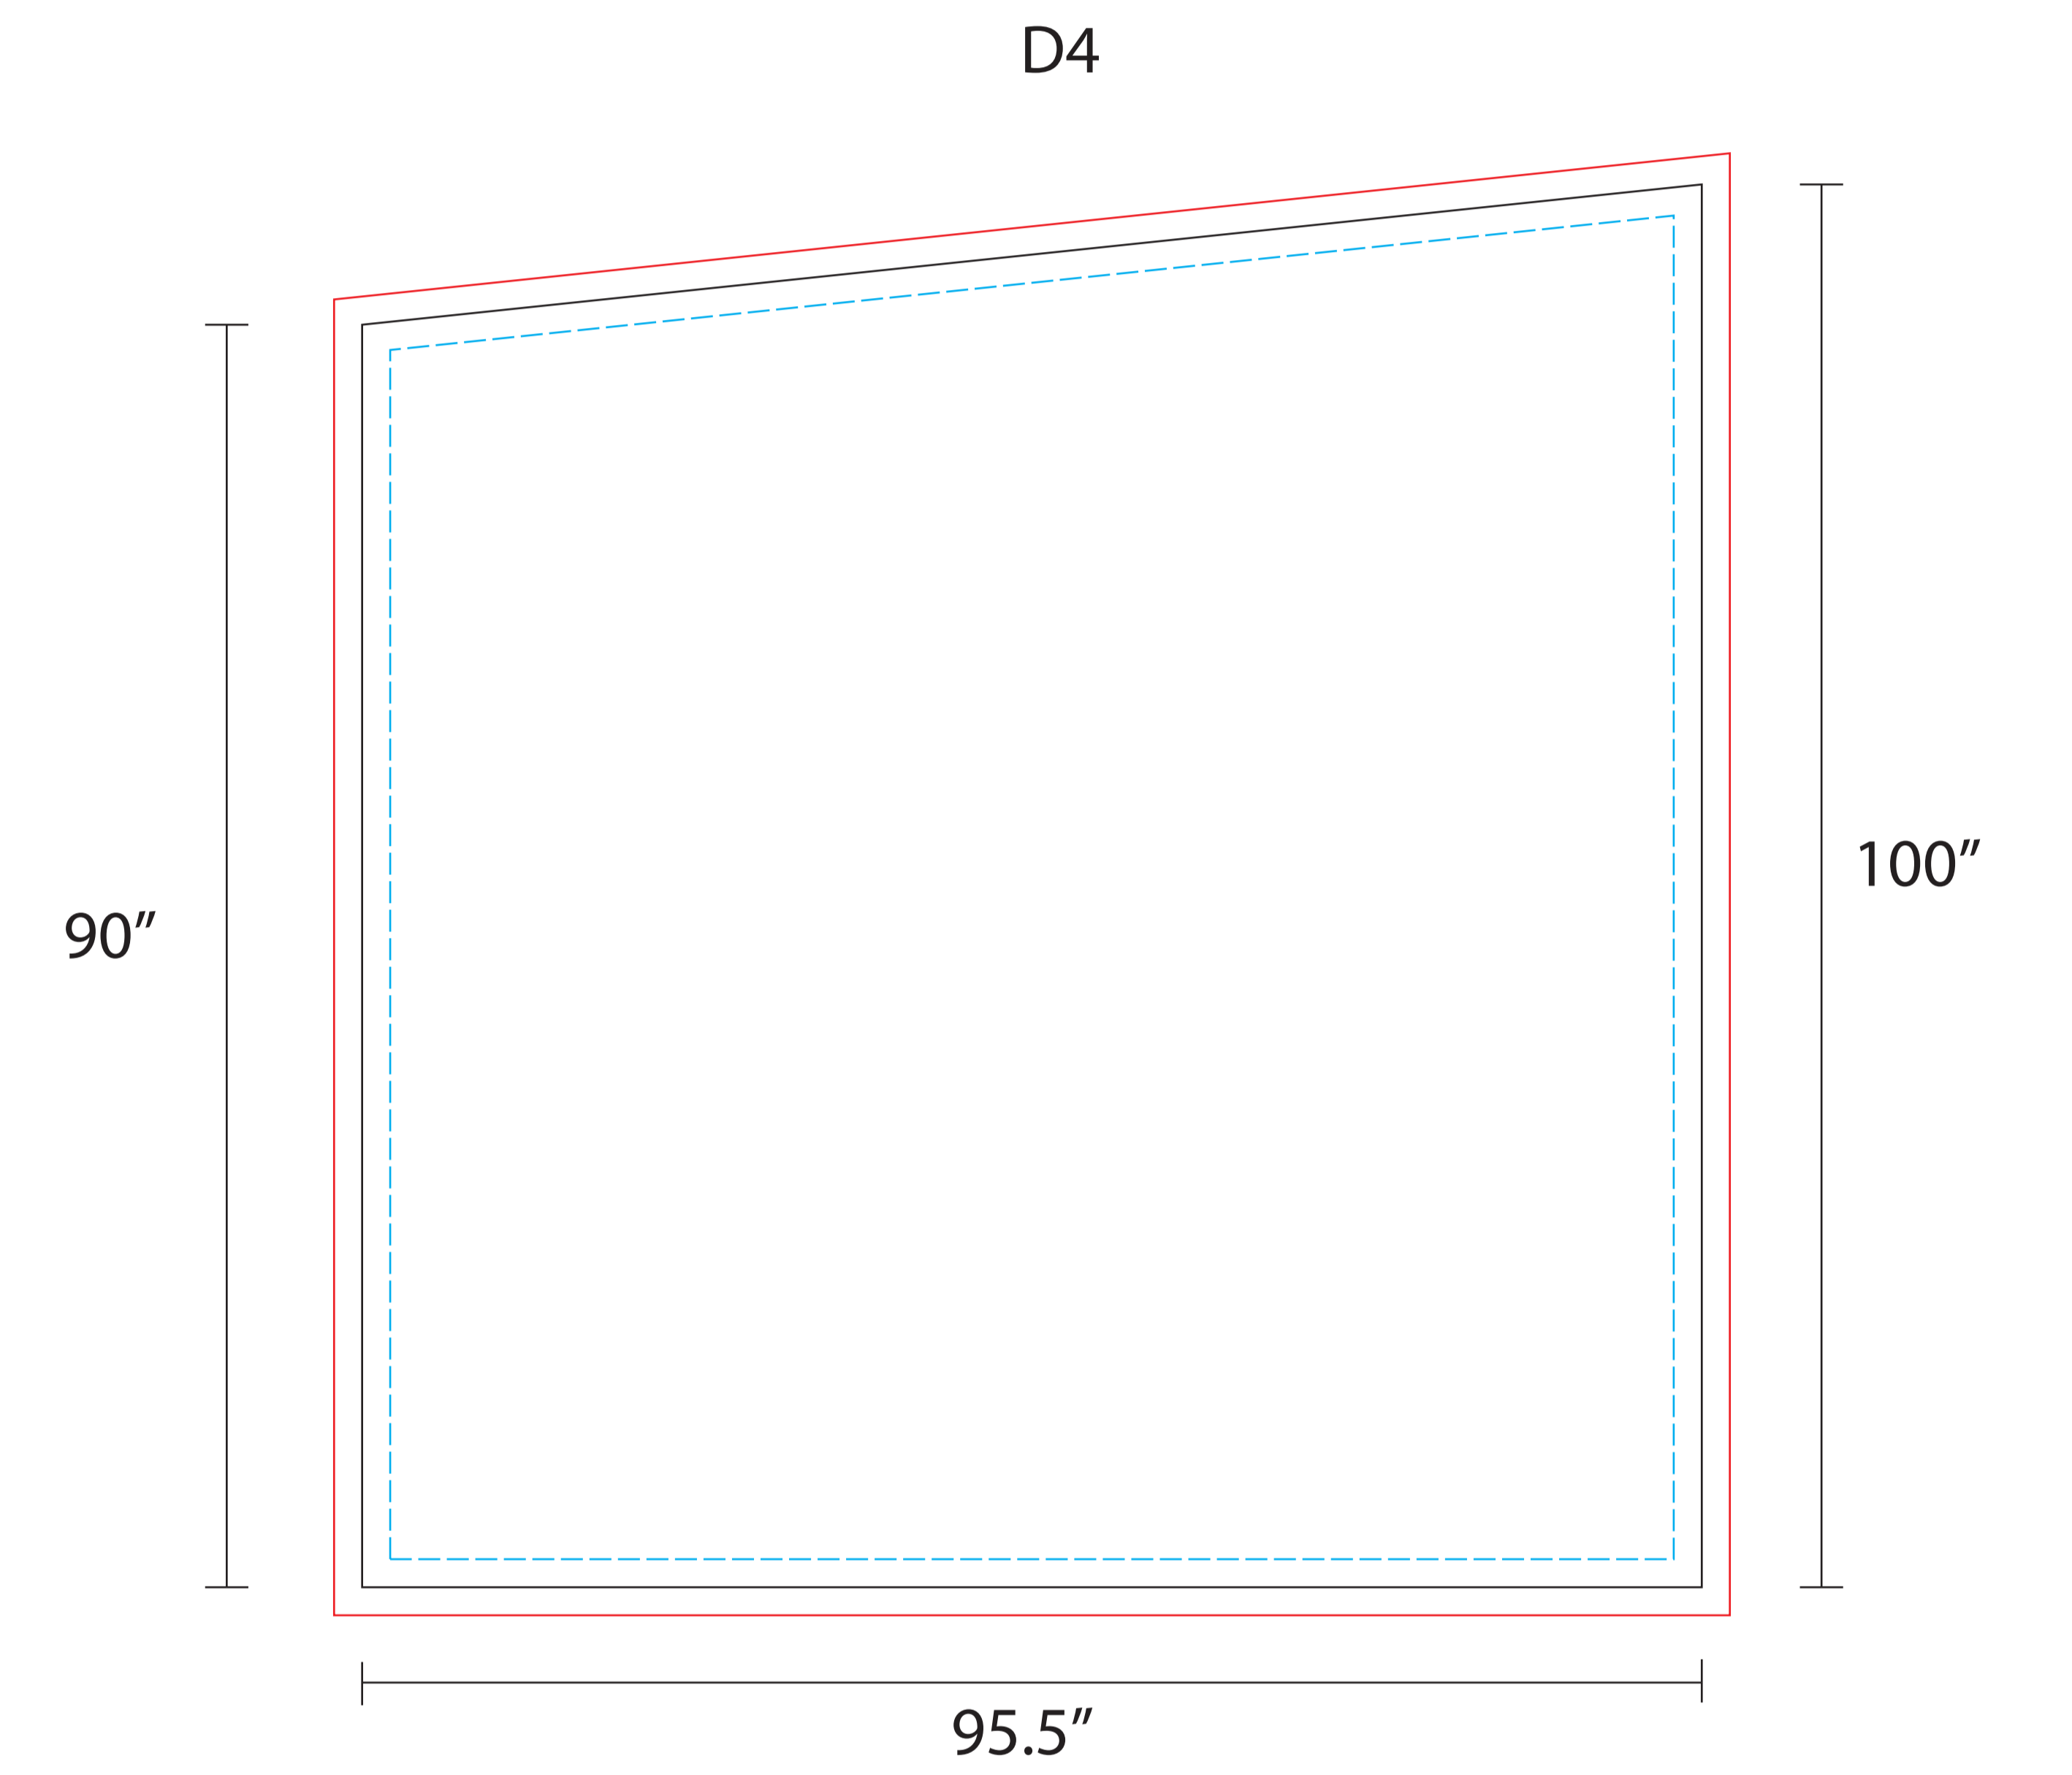

SCALE 10%
OF ACTUAL SIZE

Booth 1202 Template

- Safe Area
- Sewing Line
- Bleed Line
- Cut Line

Counter Template

Counter Template