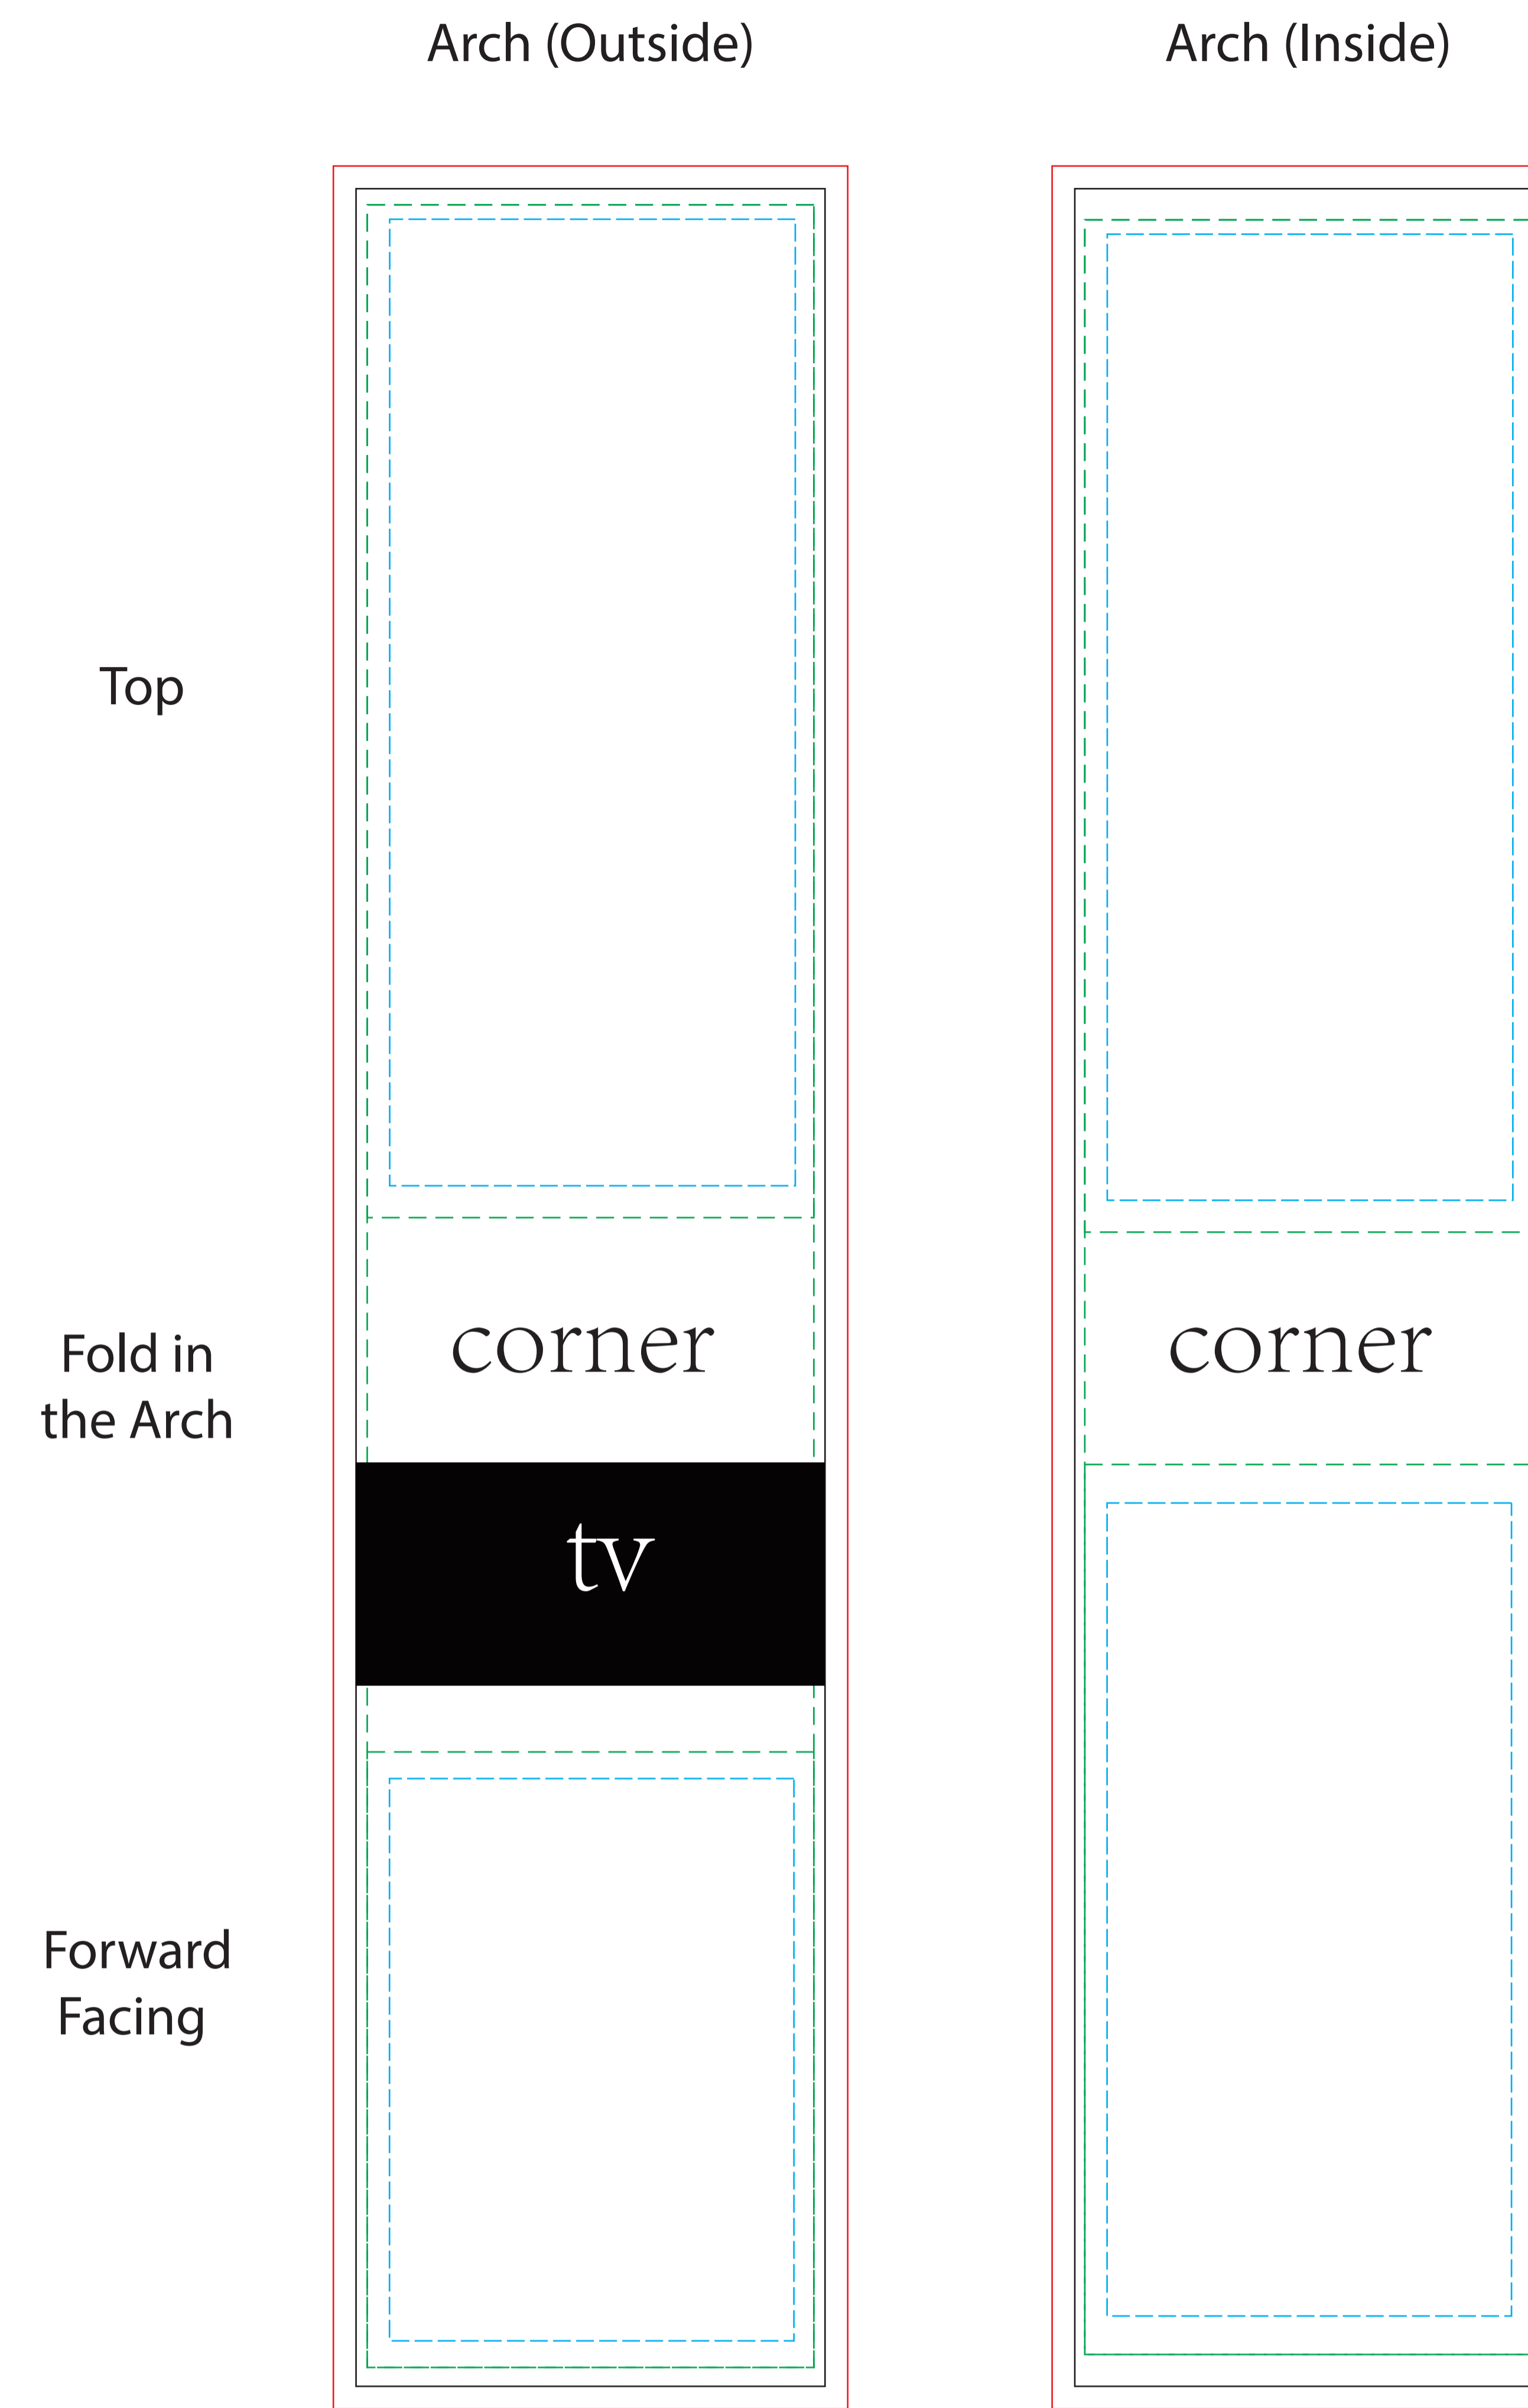

SCALE 10%
OF ACTUAL SIZE

Booth 1202 Template

- Safe Area
- Sewing Line
- Bleed Line
- Cut Line

Counter Template

Counter Template