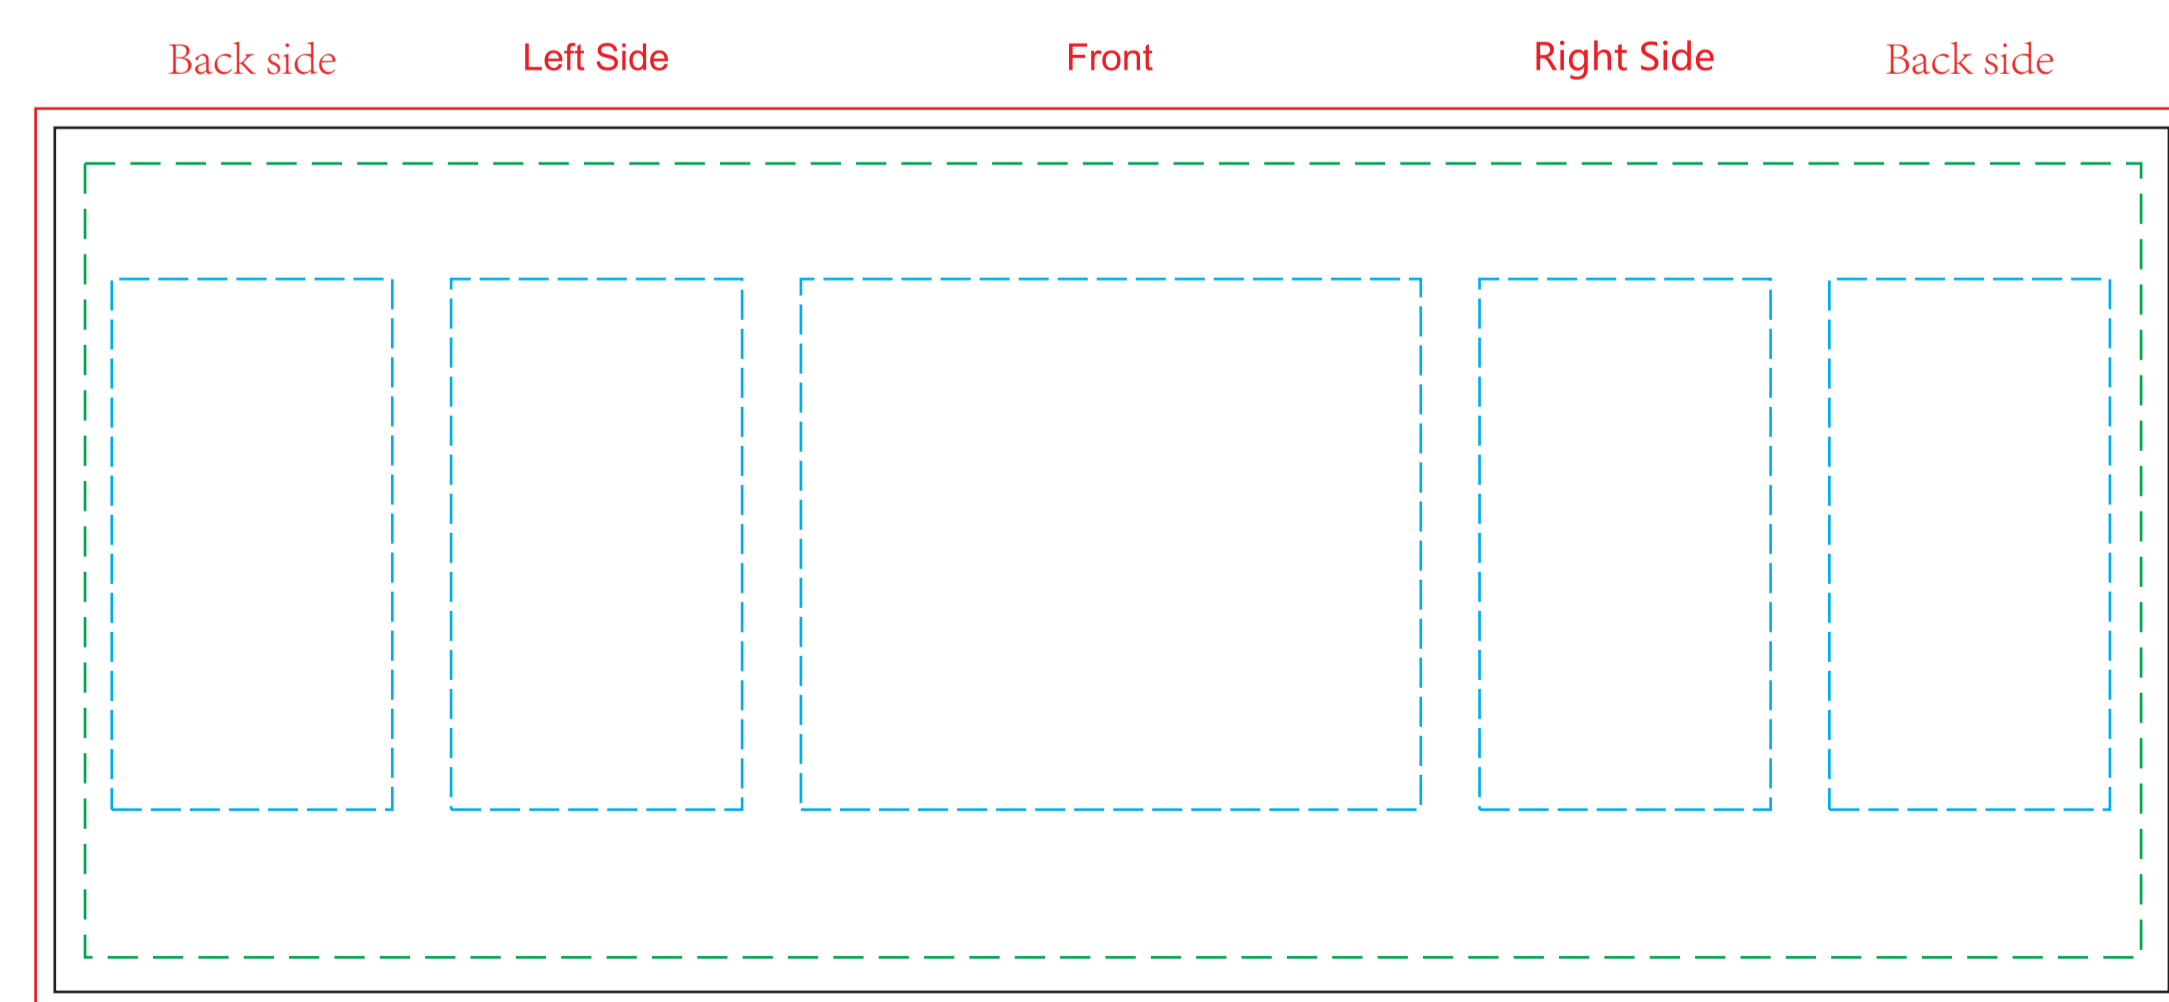

SCALE 10%
OF ACTUAL SIZE

Booth 1202 Template

- Safe Area
- Sewing Line
- Bleed Line
- Cut Line

Counter Template

Counter Template