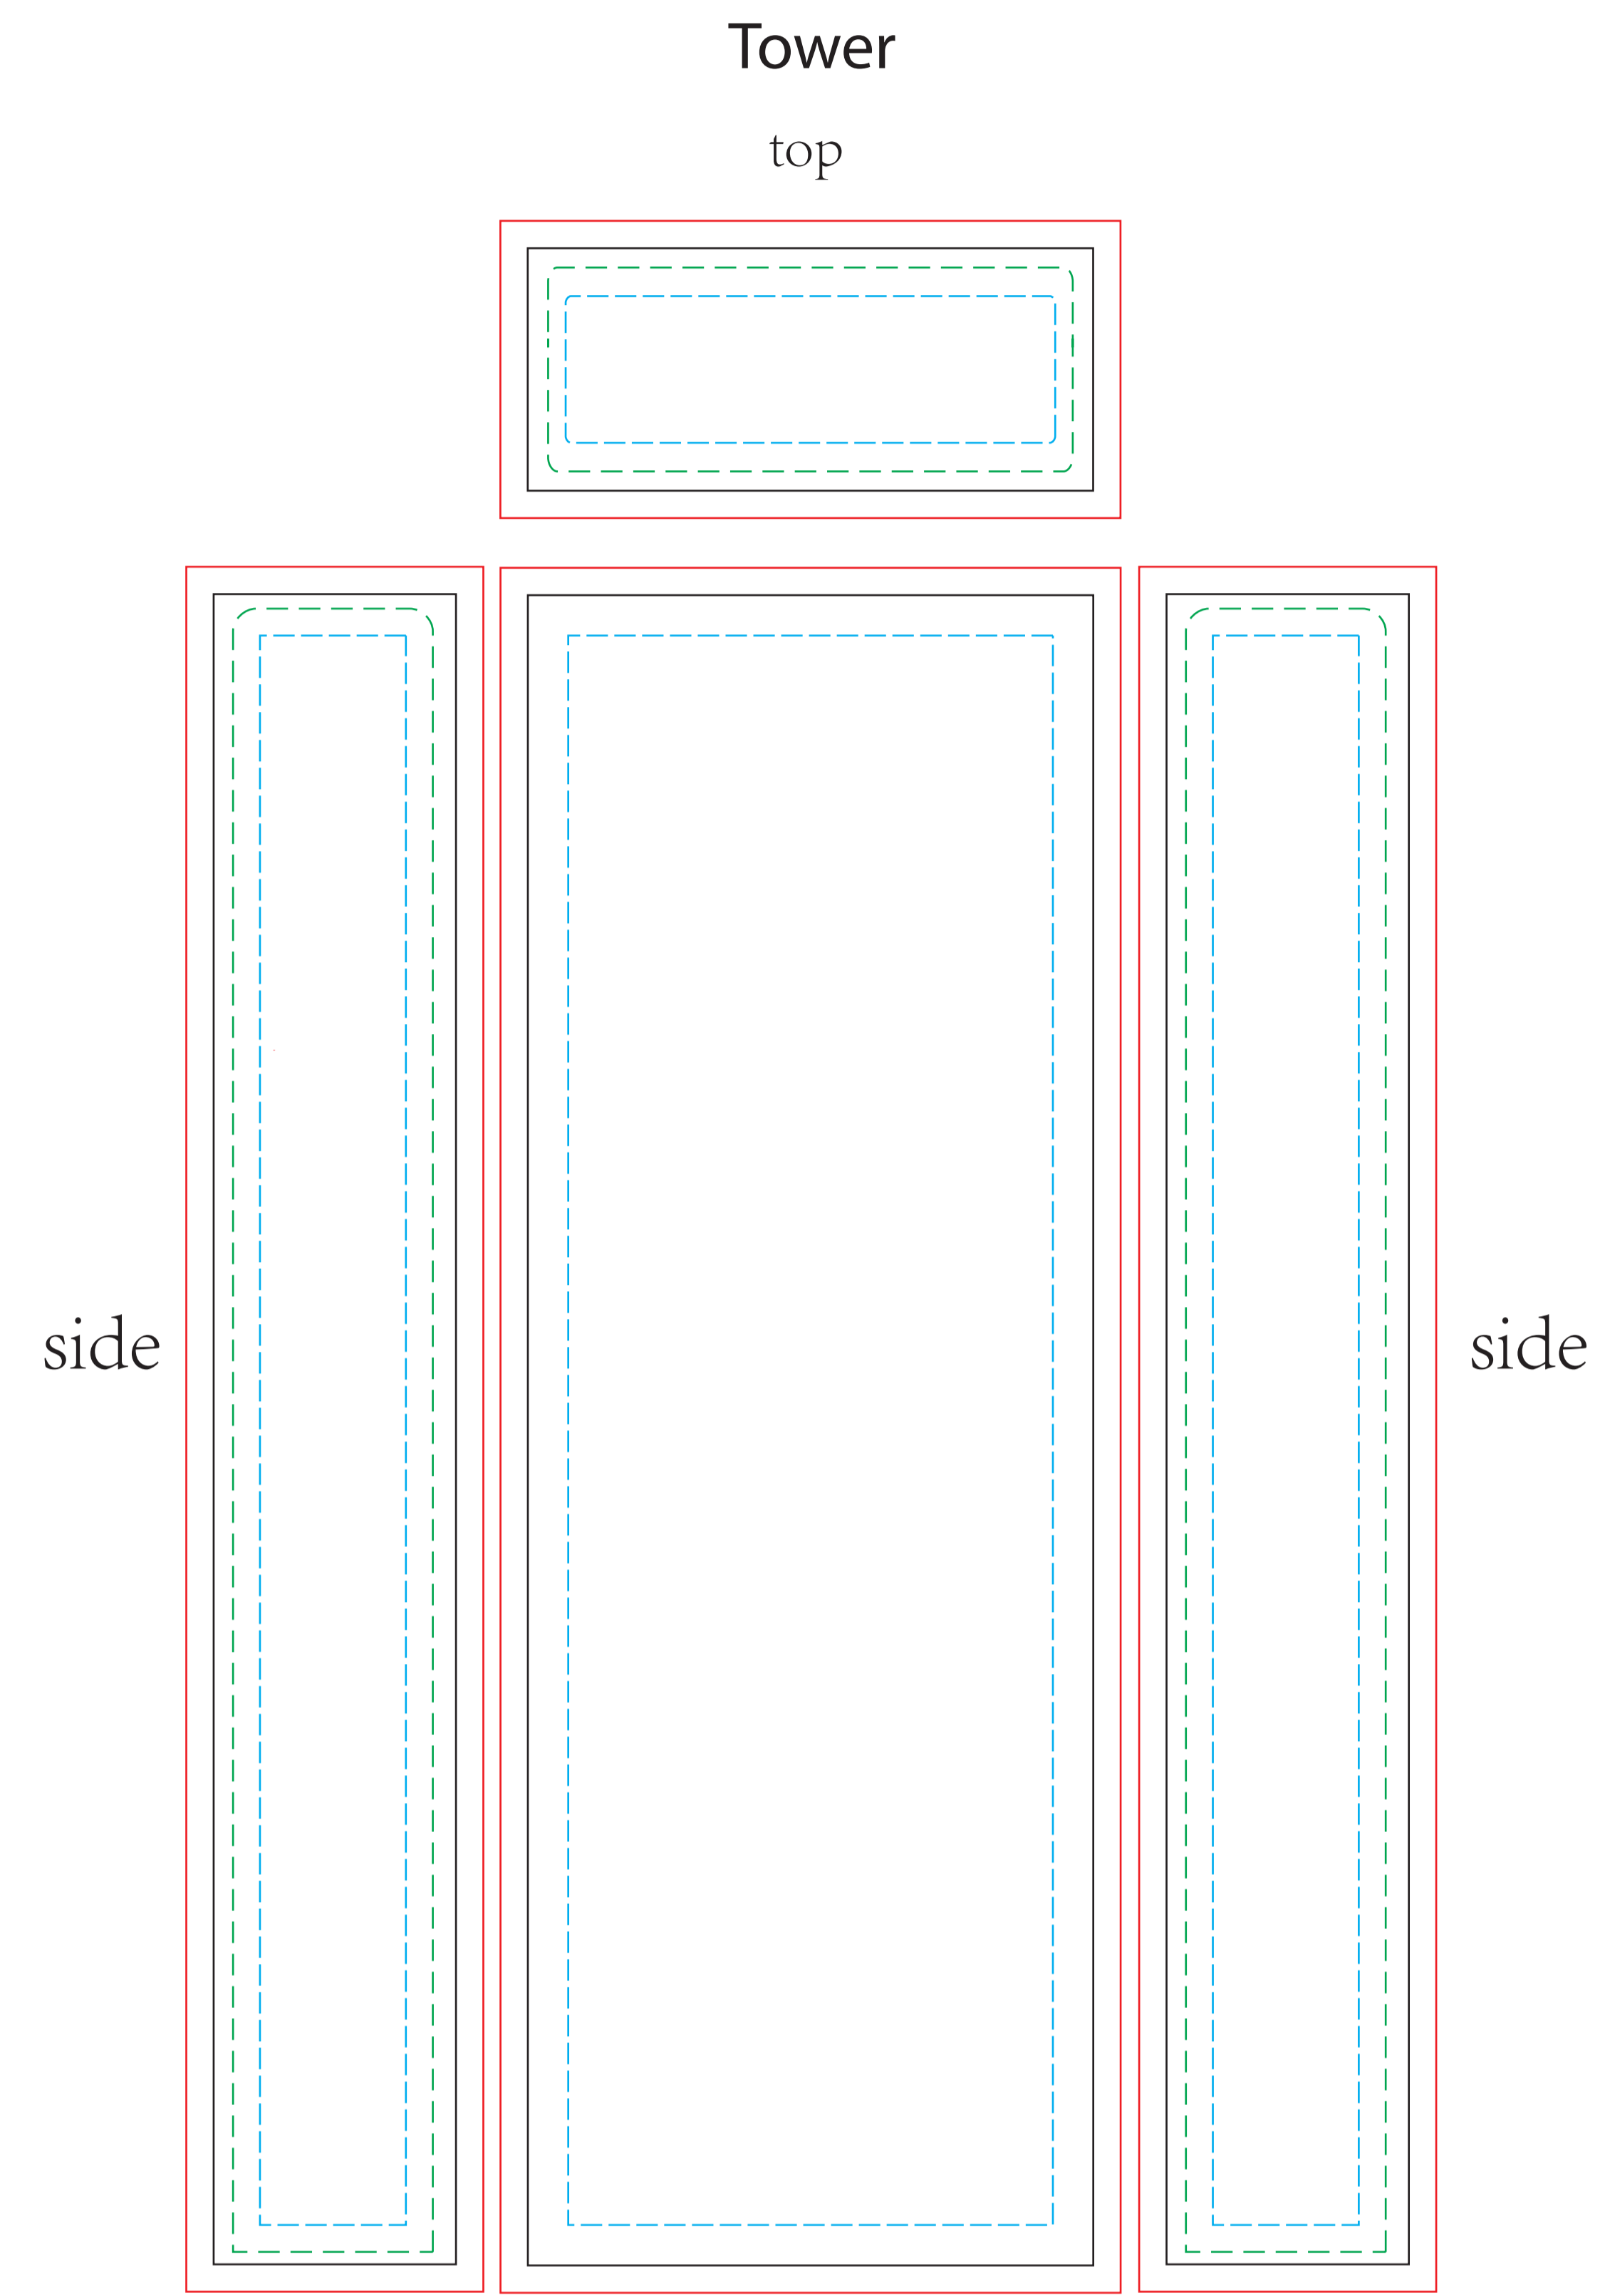

SCALE 10%
OF ACTUAL SIZE

Booth 1202 Template

- Safe Area
- Sewing Line
- Bleed Line
- Cut Line

Counter Template

Counter Template