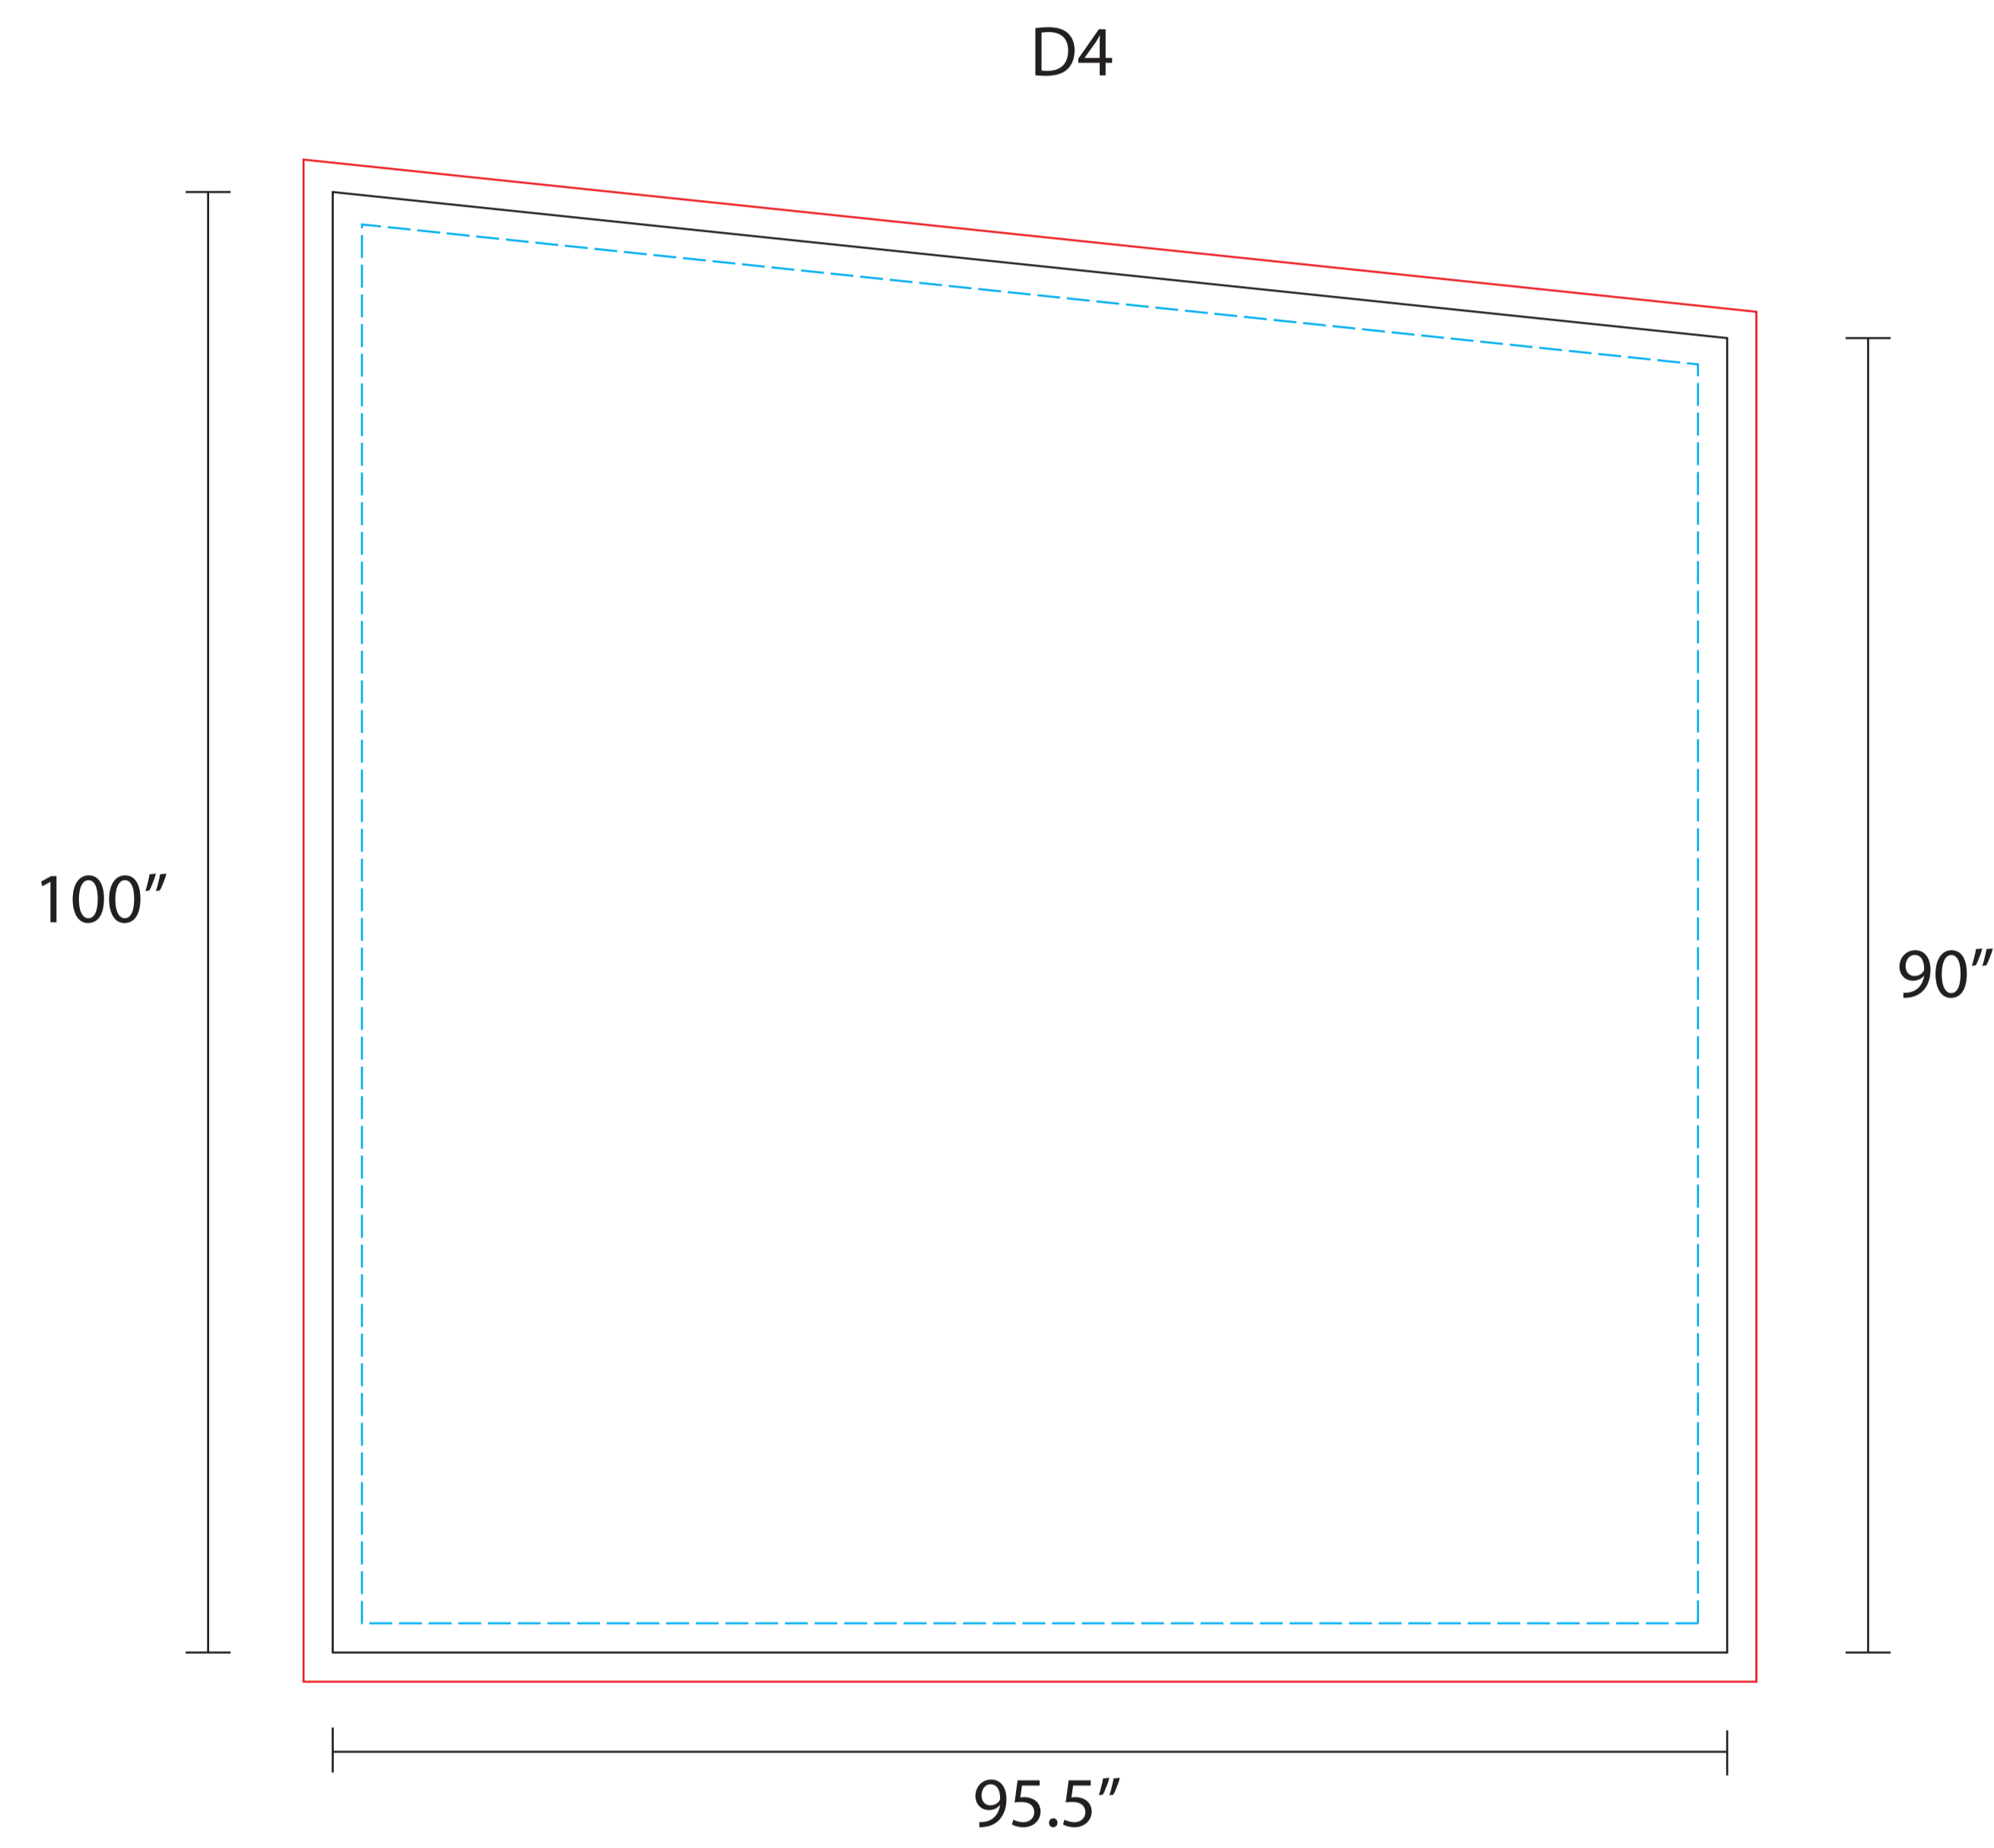

SCALE 10%
OF ACTUAL SIZE

Booth 1202 Template

- Safe Area
- Sewing Line
- Bleed Line
- Cut Line

Counter Template

Counter Template