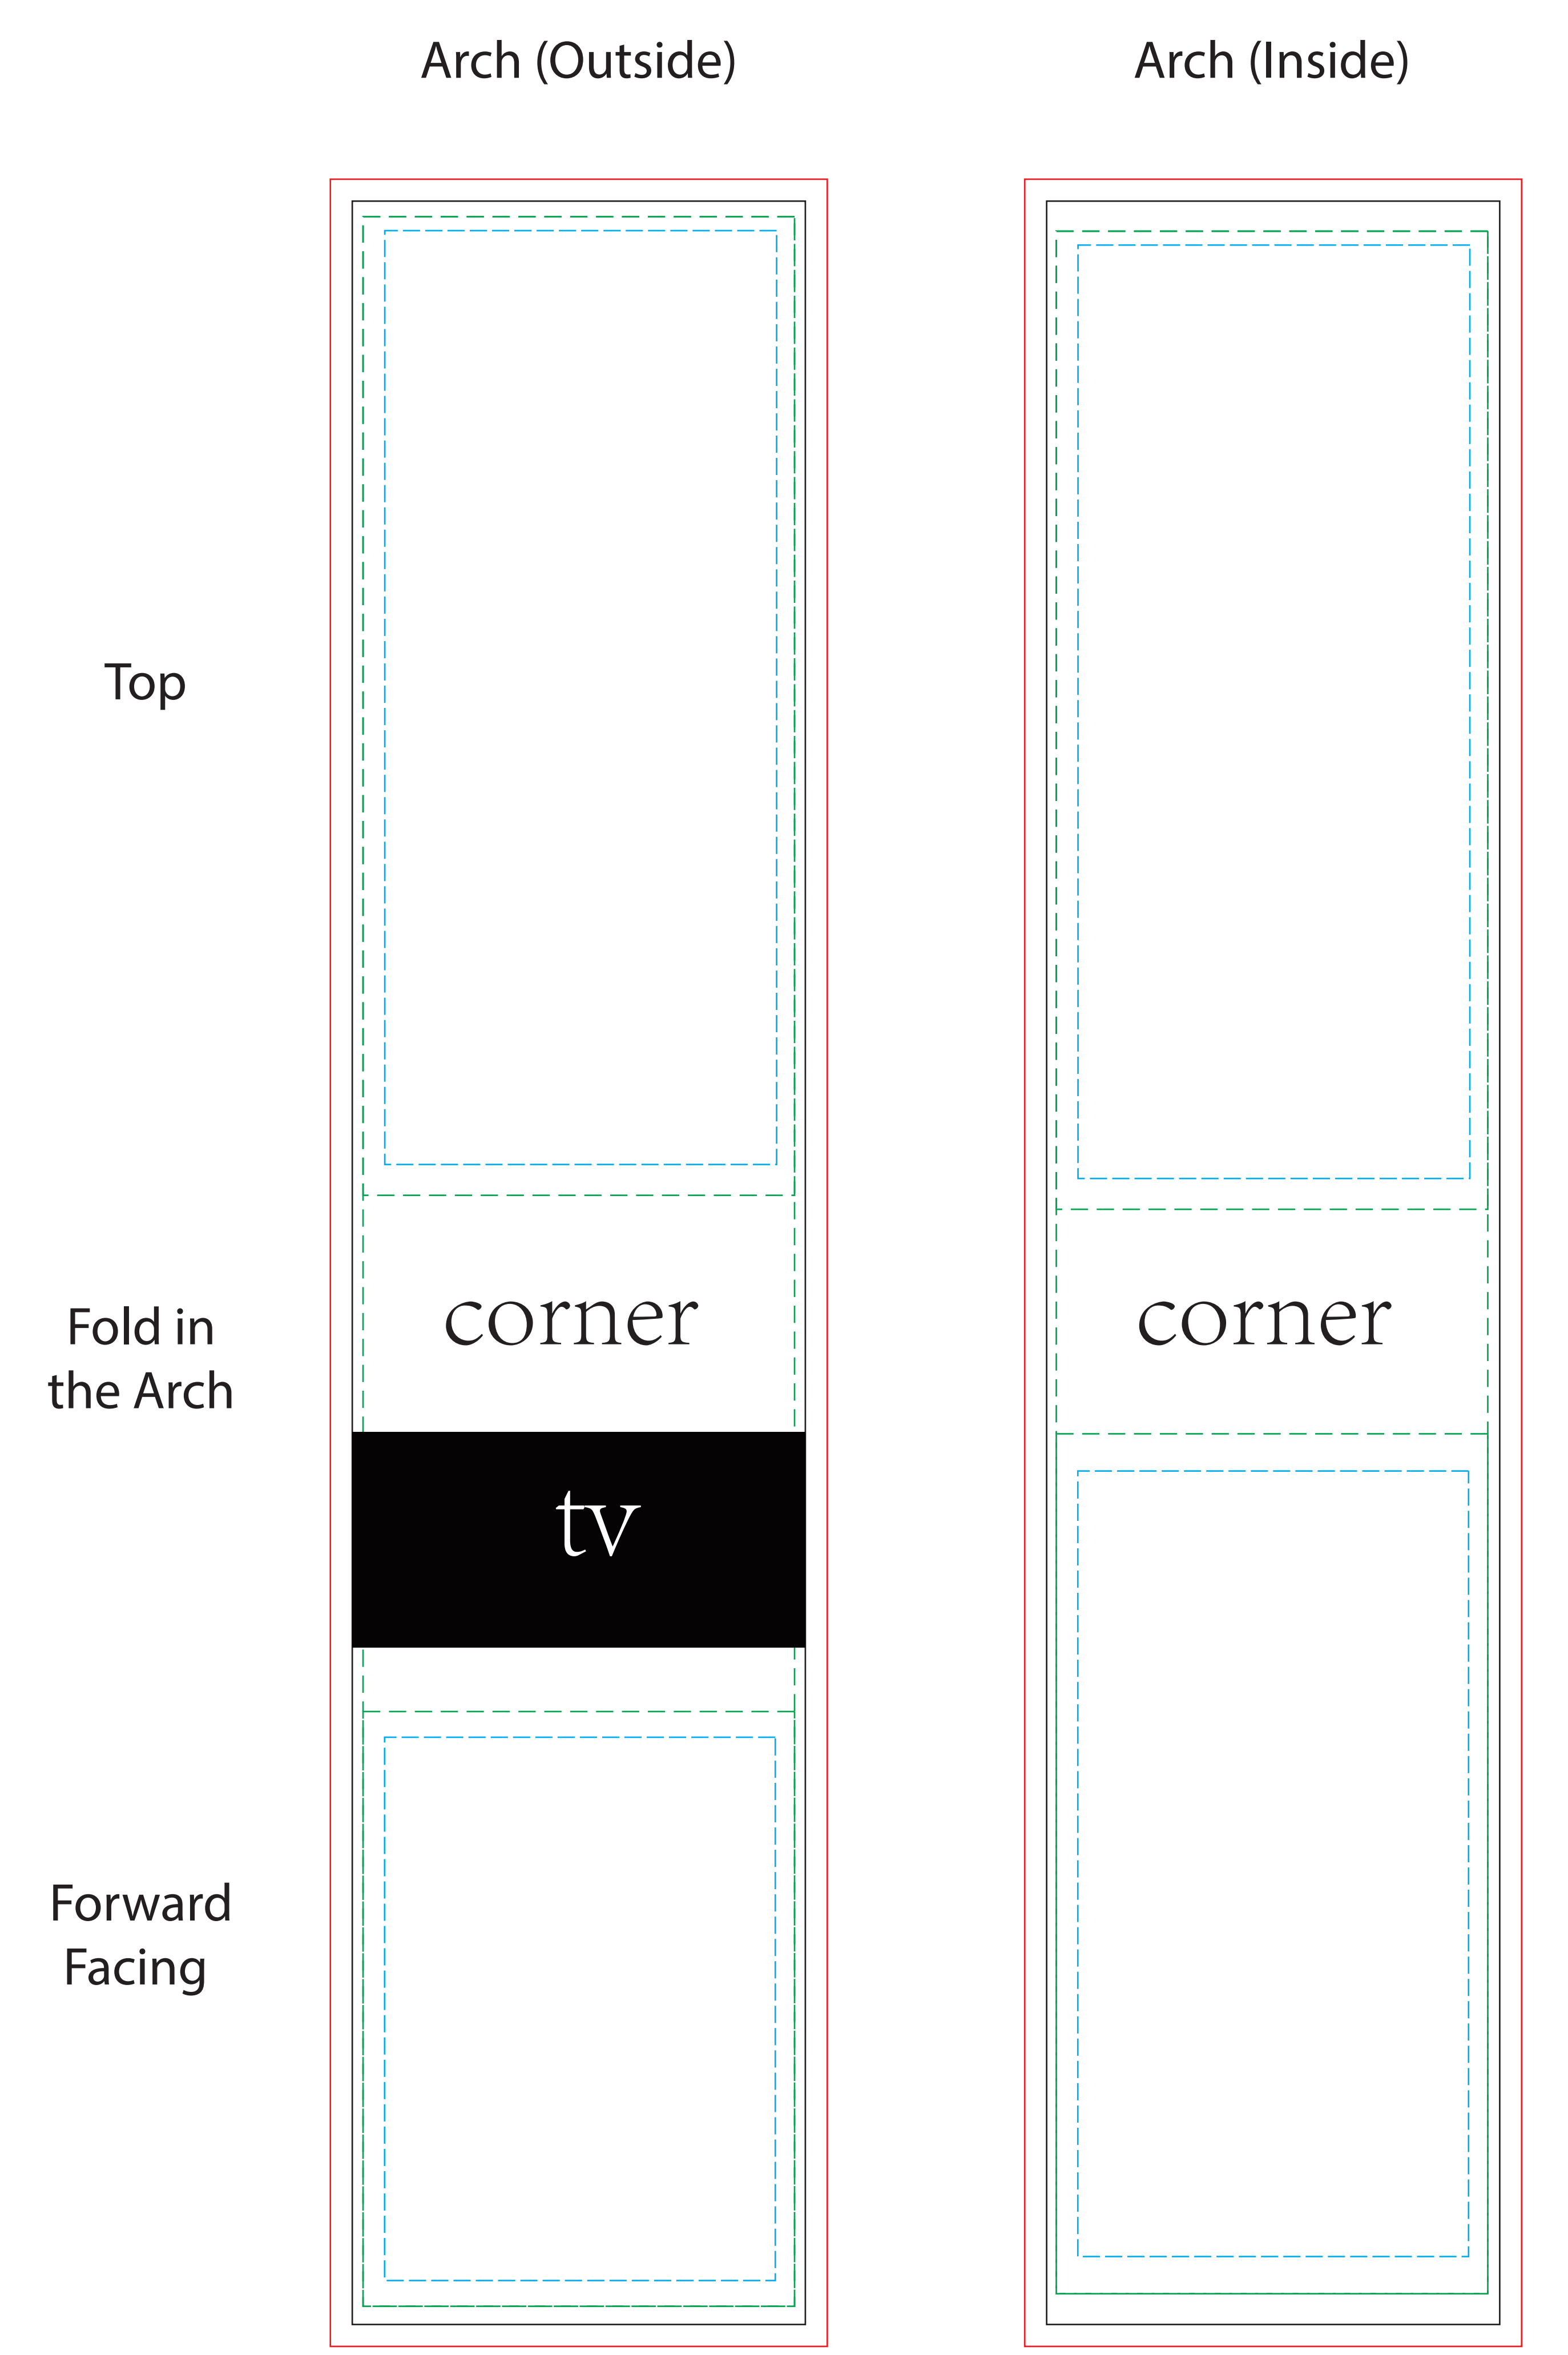

SCALE 10%
OF ACTUAL SIZE

Booth 2201 Template

- Safe Area
- Sewing Line
- Bleed Line
- Cut Line

Counter Template

Counter Template