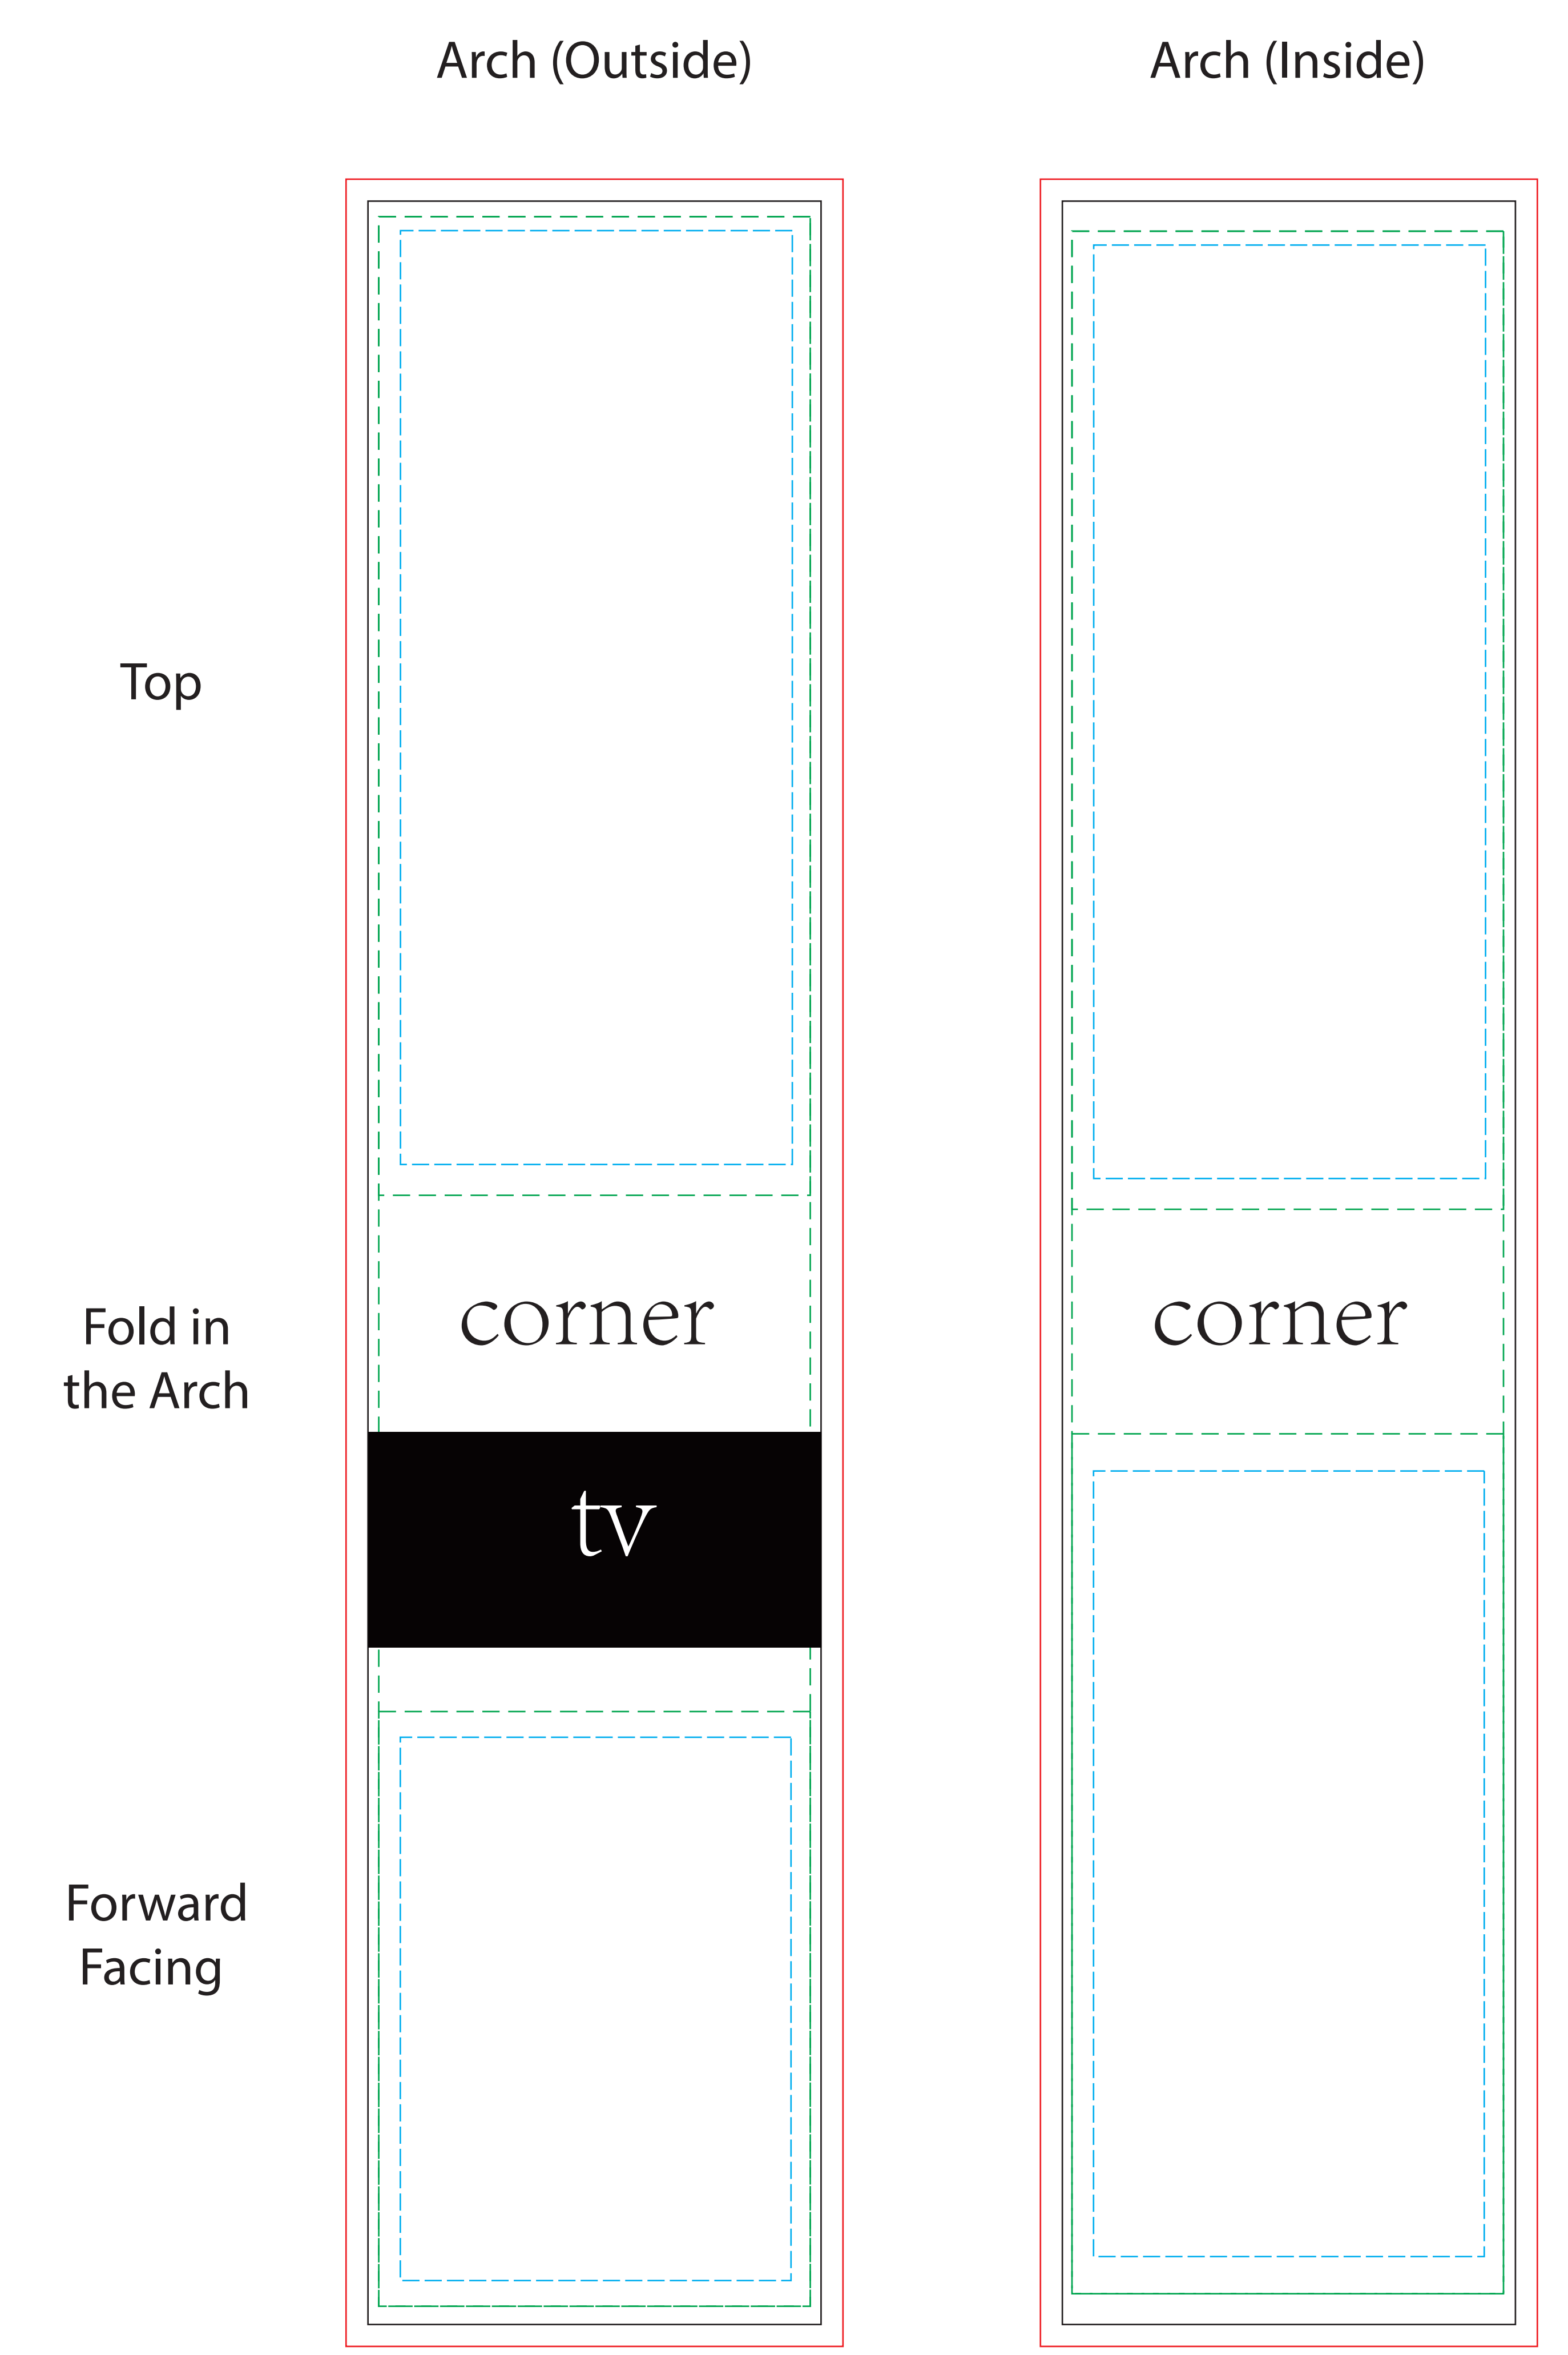

SCALE 10%
OF ACTUAL SIZE

Booth 2201 Template

- Safe Area
- Sewing Line
- Bleed Line
- Cut Line

Counter Template

Counter Template