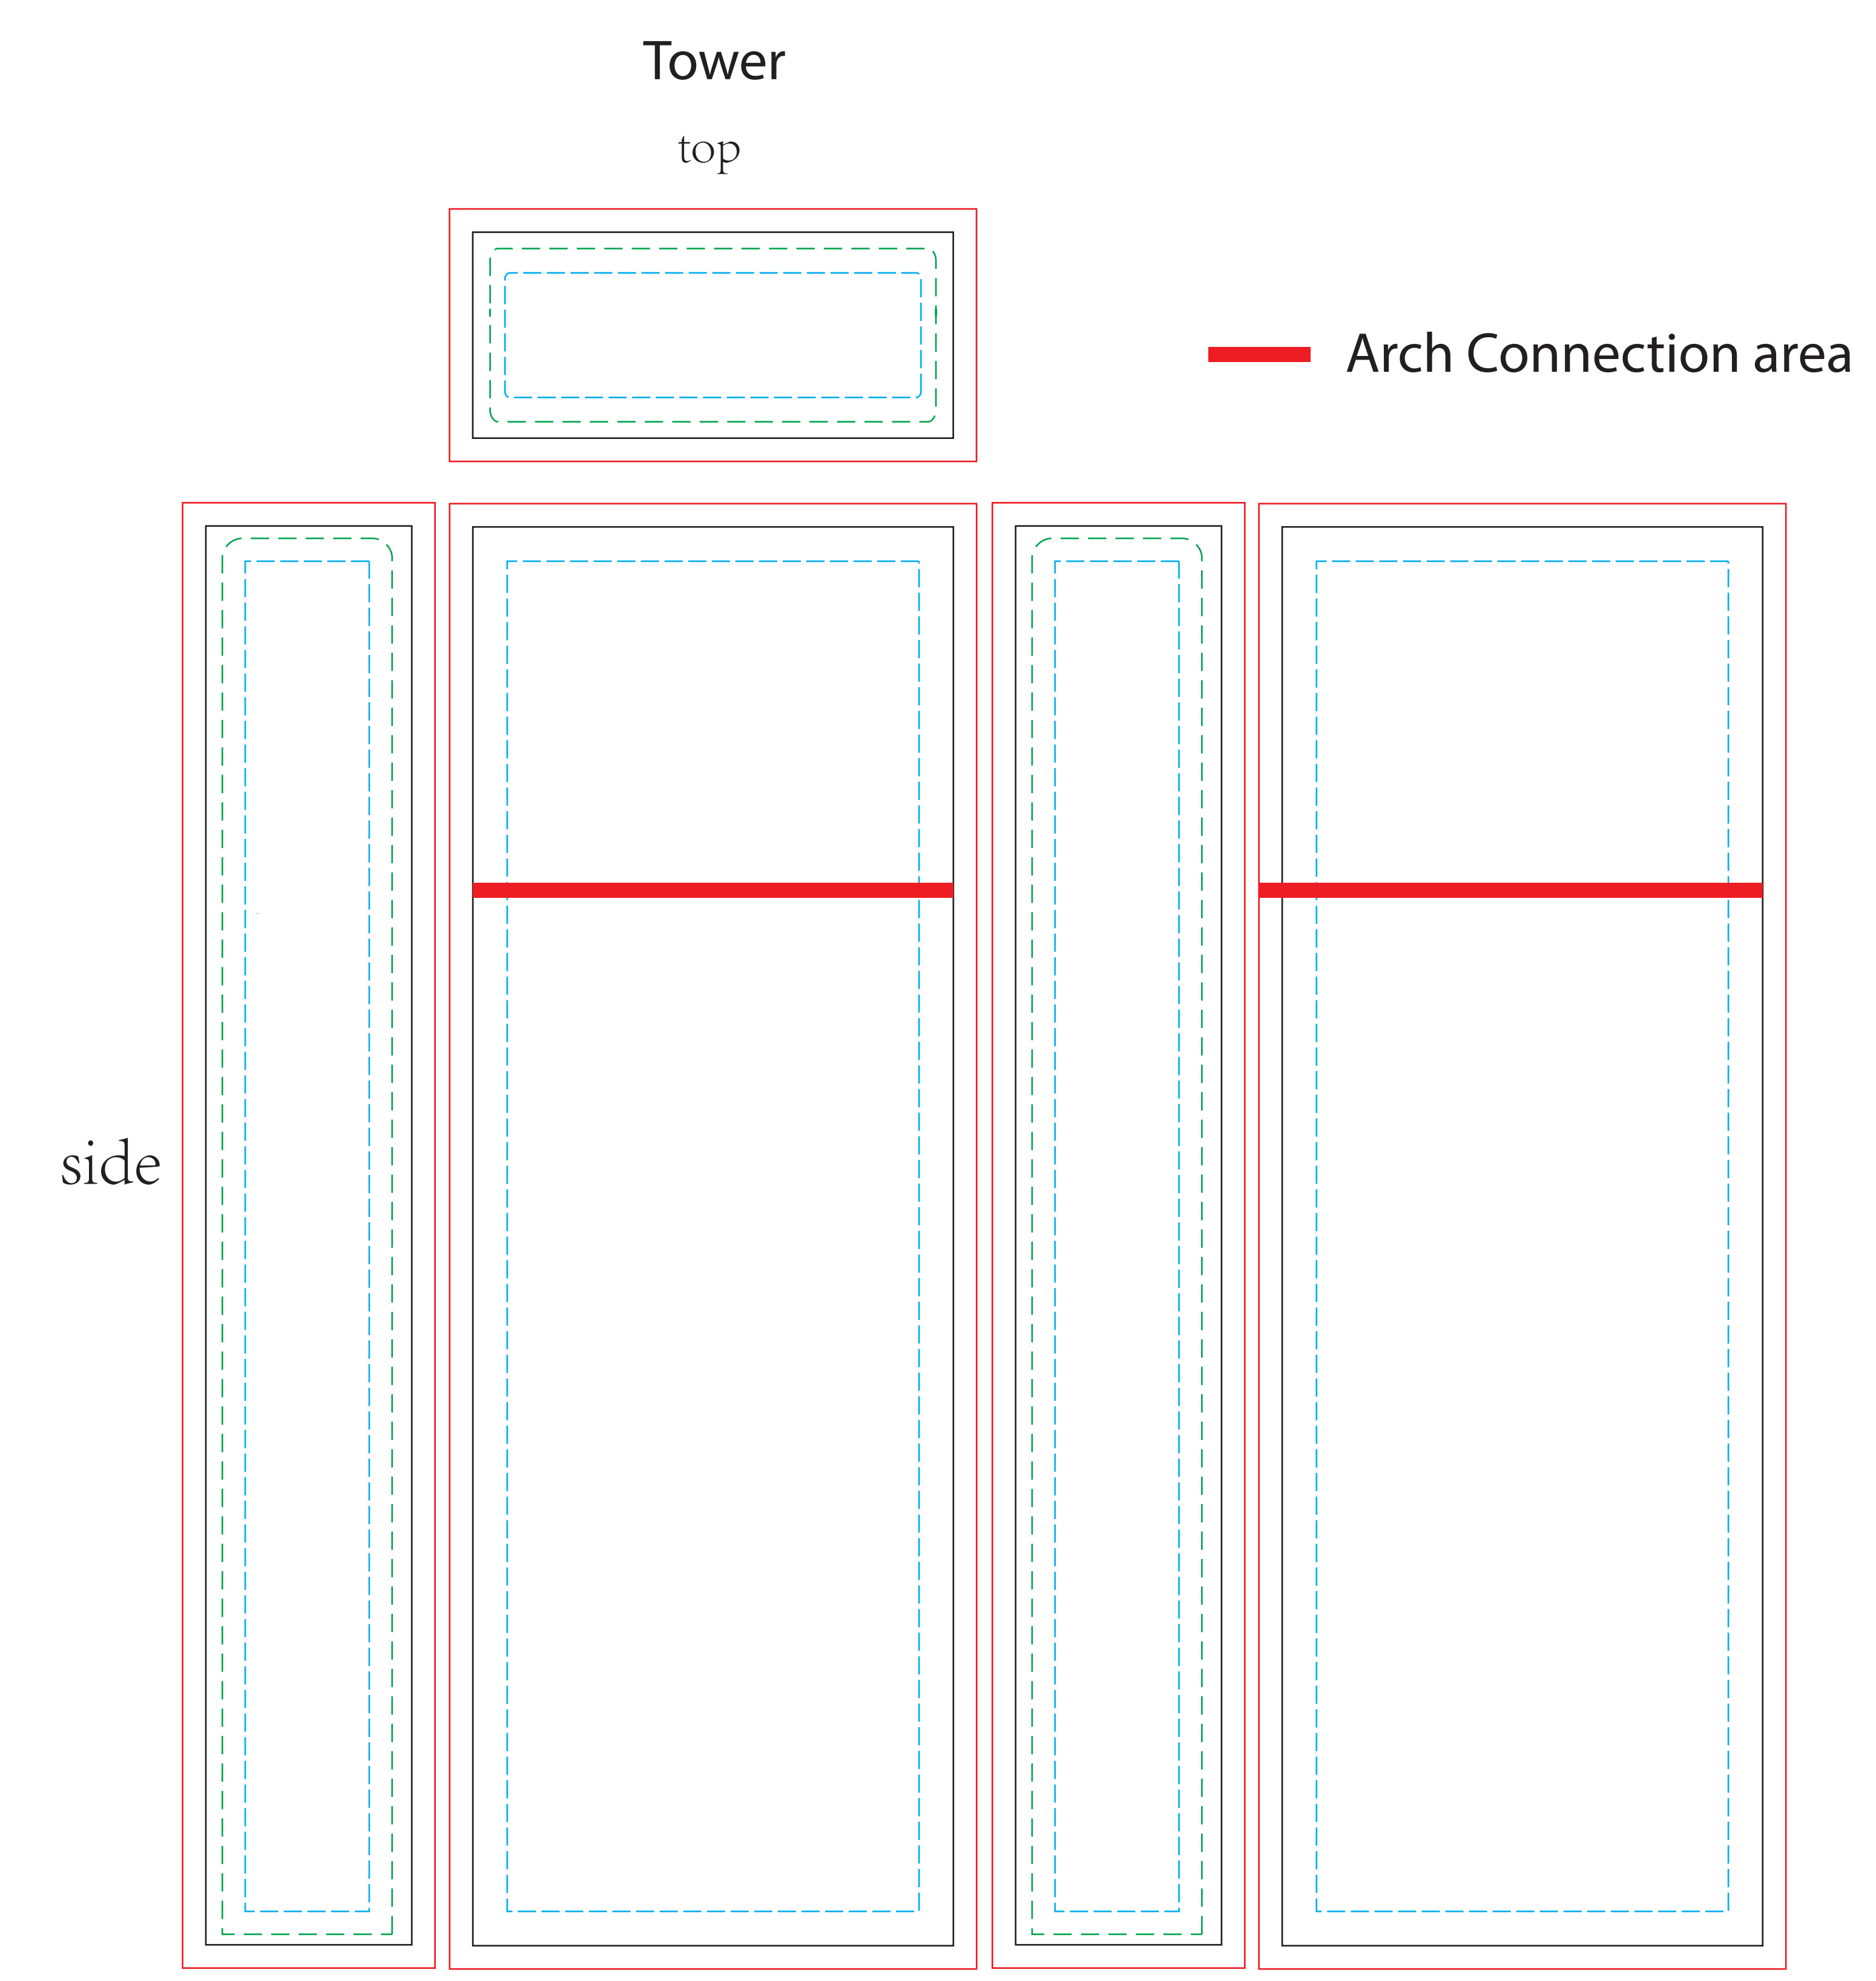

SCALE 10%
OF ACTUAL SIZE

Booth 2201 Template

- Safe Area
- Sewing Line
- Bleed Line
- Cut Line

Counter Template

Counter Template