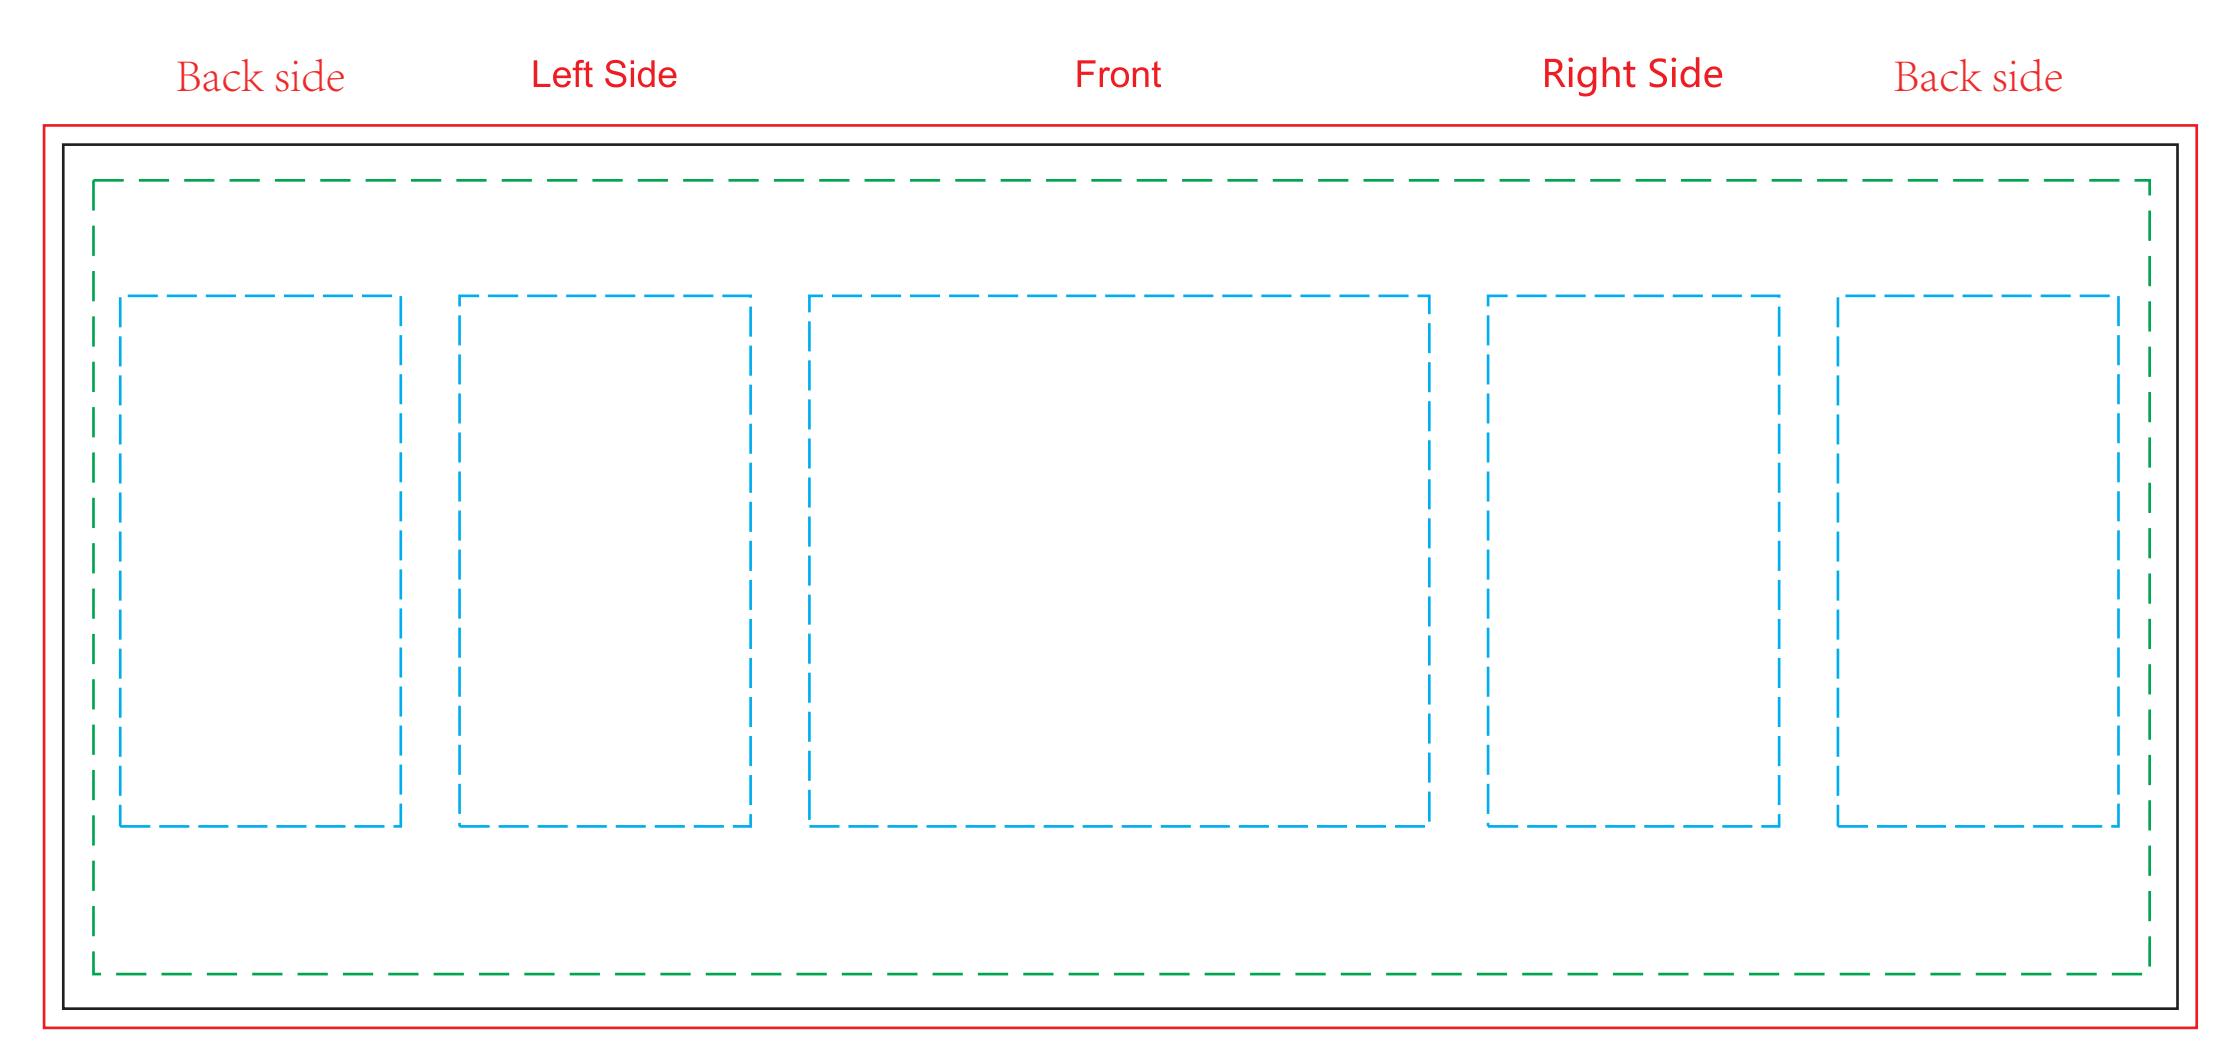

SCALE 10%
OF ACTUAL SIZE

Booth 2201 Template

- Safe Area
- Sewing Line
- Bleed Line
- Cut Line

Counter Template

Counter Template