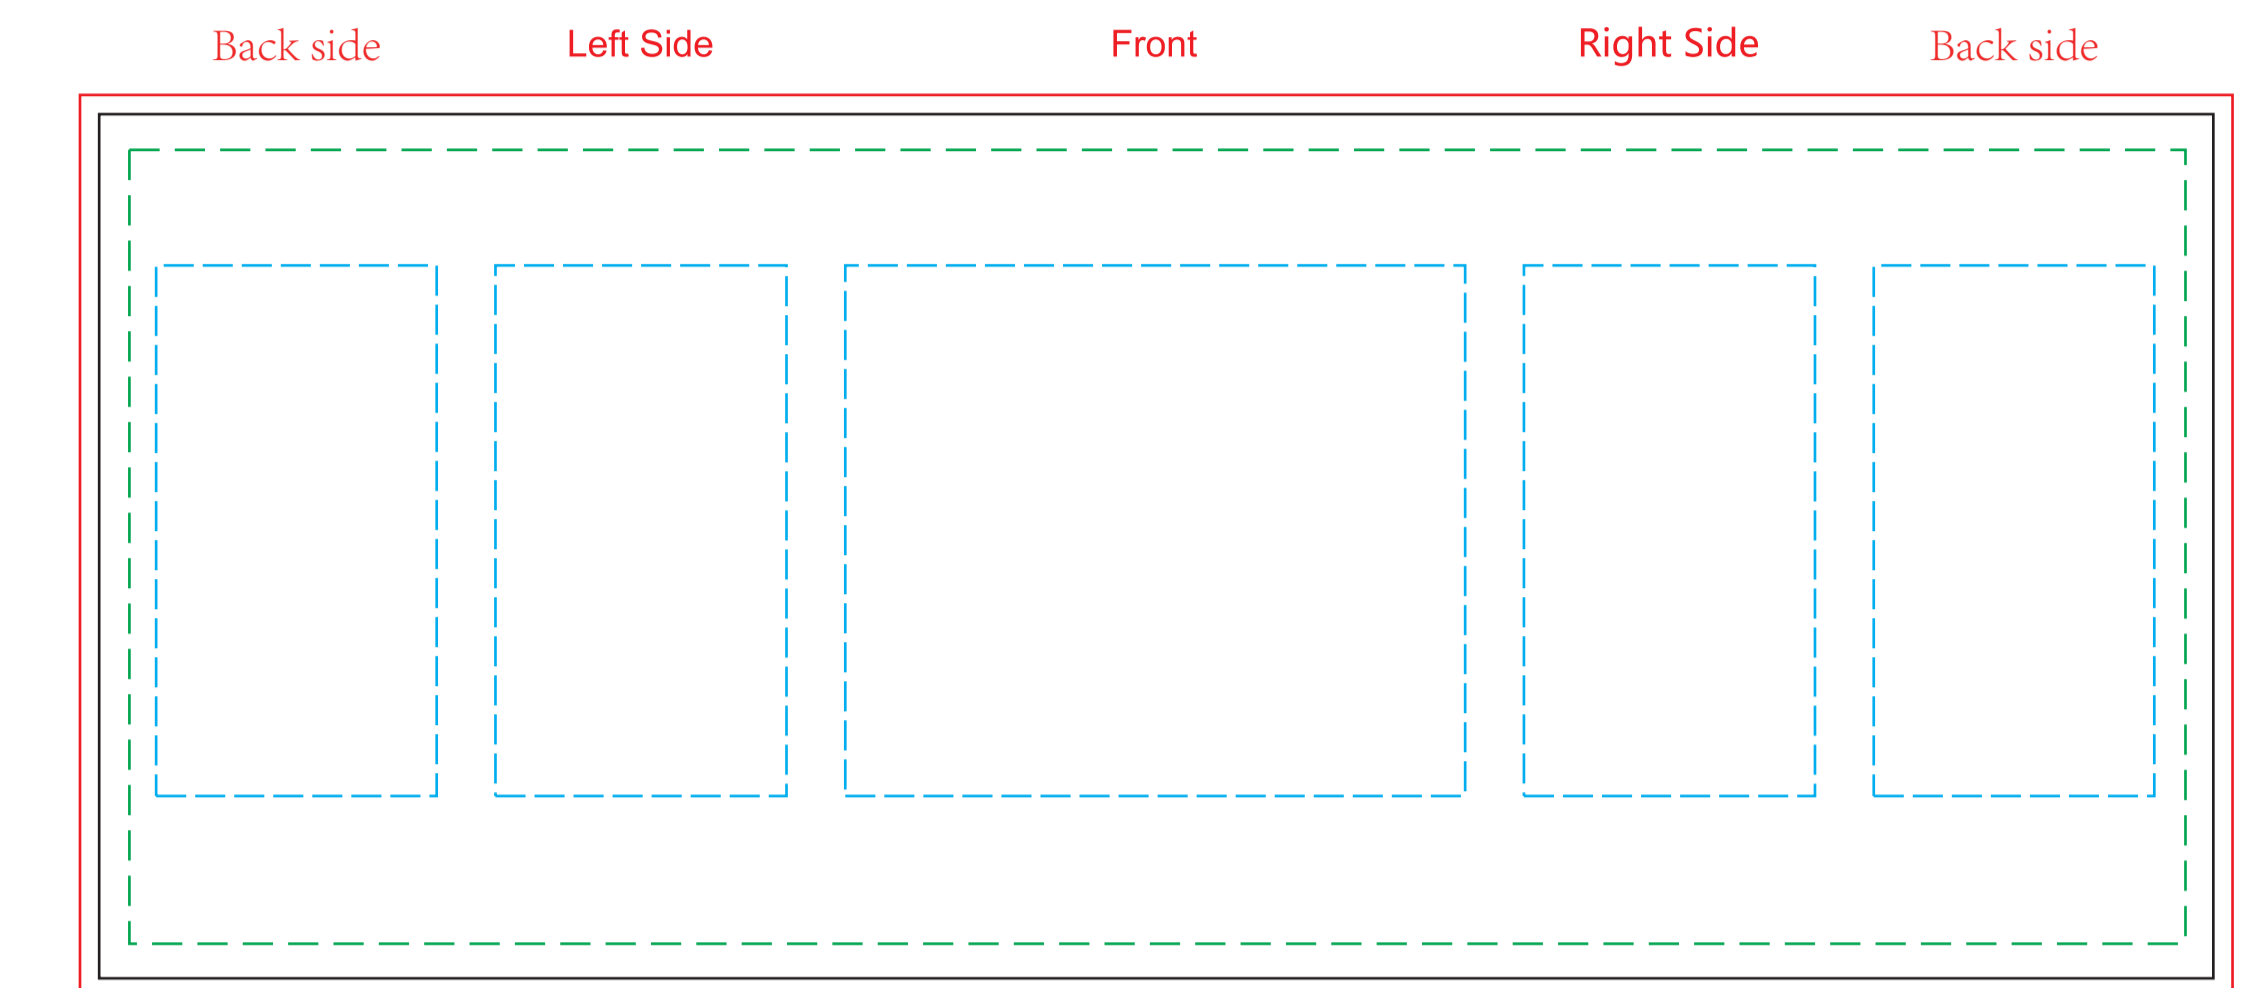

SCALE 10%
OF ACTUAL SIZE

Booth 1219 Template

20ft Wall

90"

Counter Template

Shelf Stand

Top Banner (Front)

55"

33"

Top Banner (Back)

Shelf Stand

Top Banner (Front)

55"

33"

Top Banner (Back)

26"

92"

20ft Wall

- Safe Area
- Sewing Line
- Bleed Line
- Cut Line