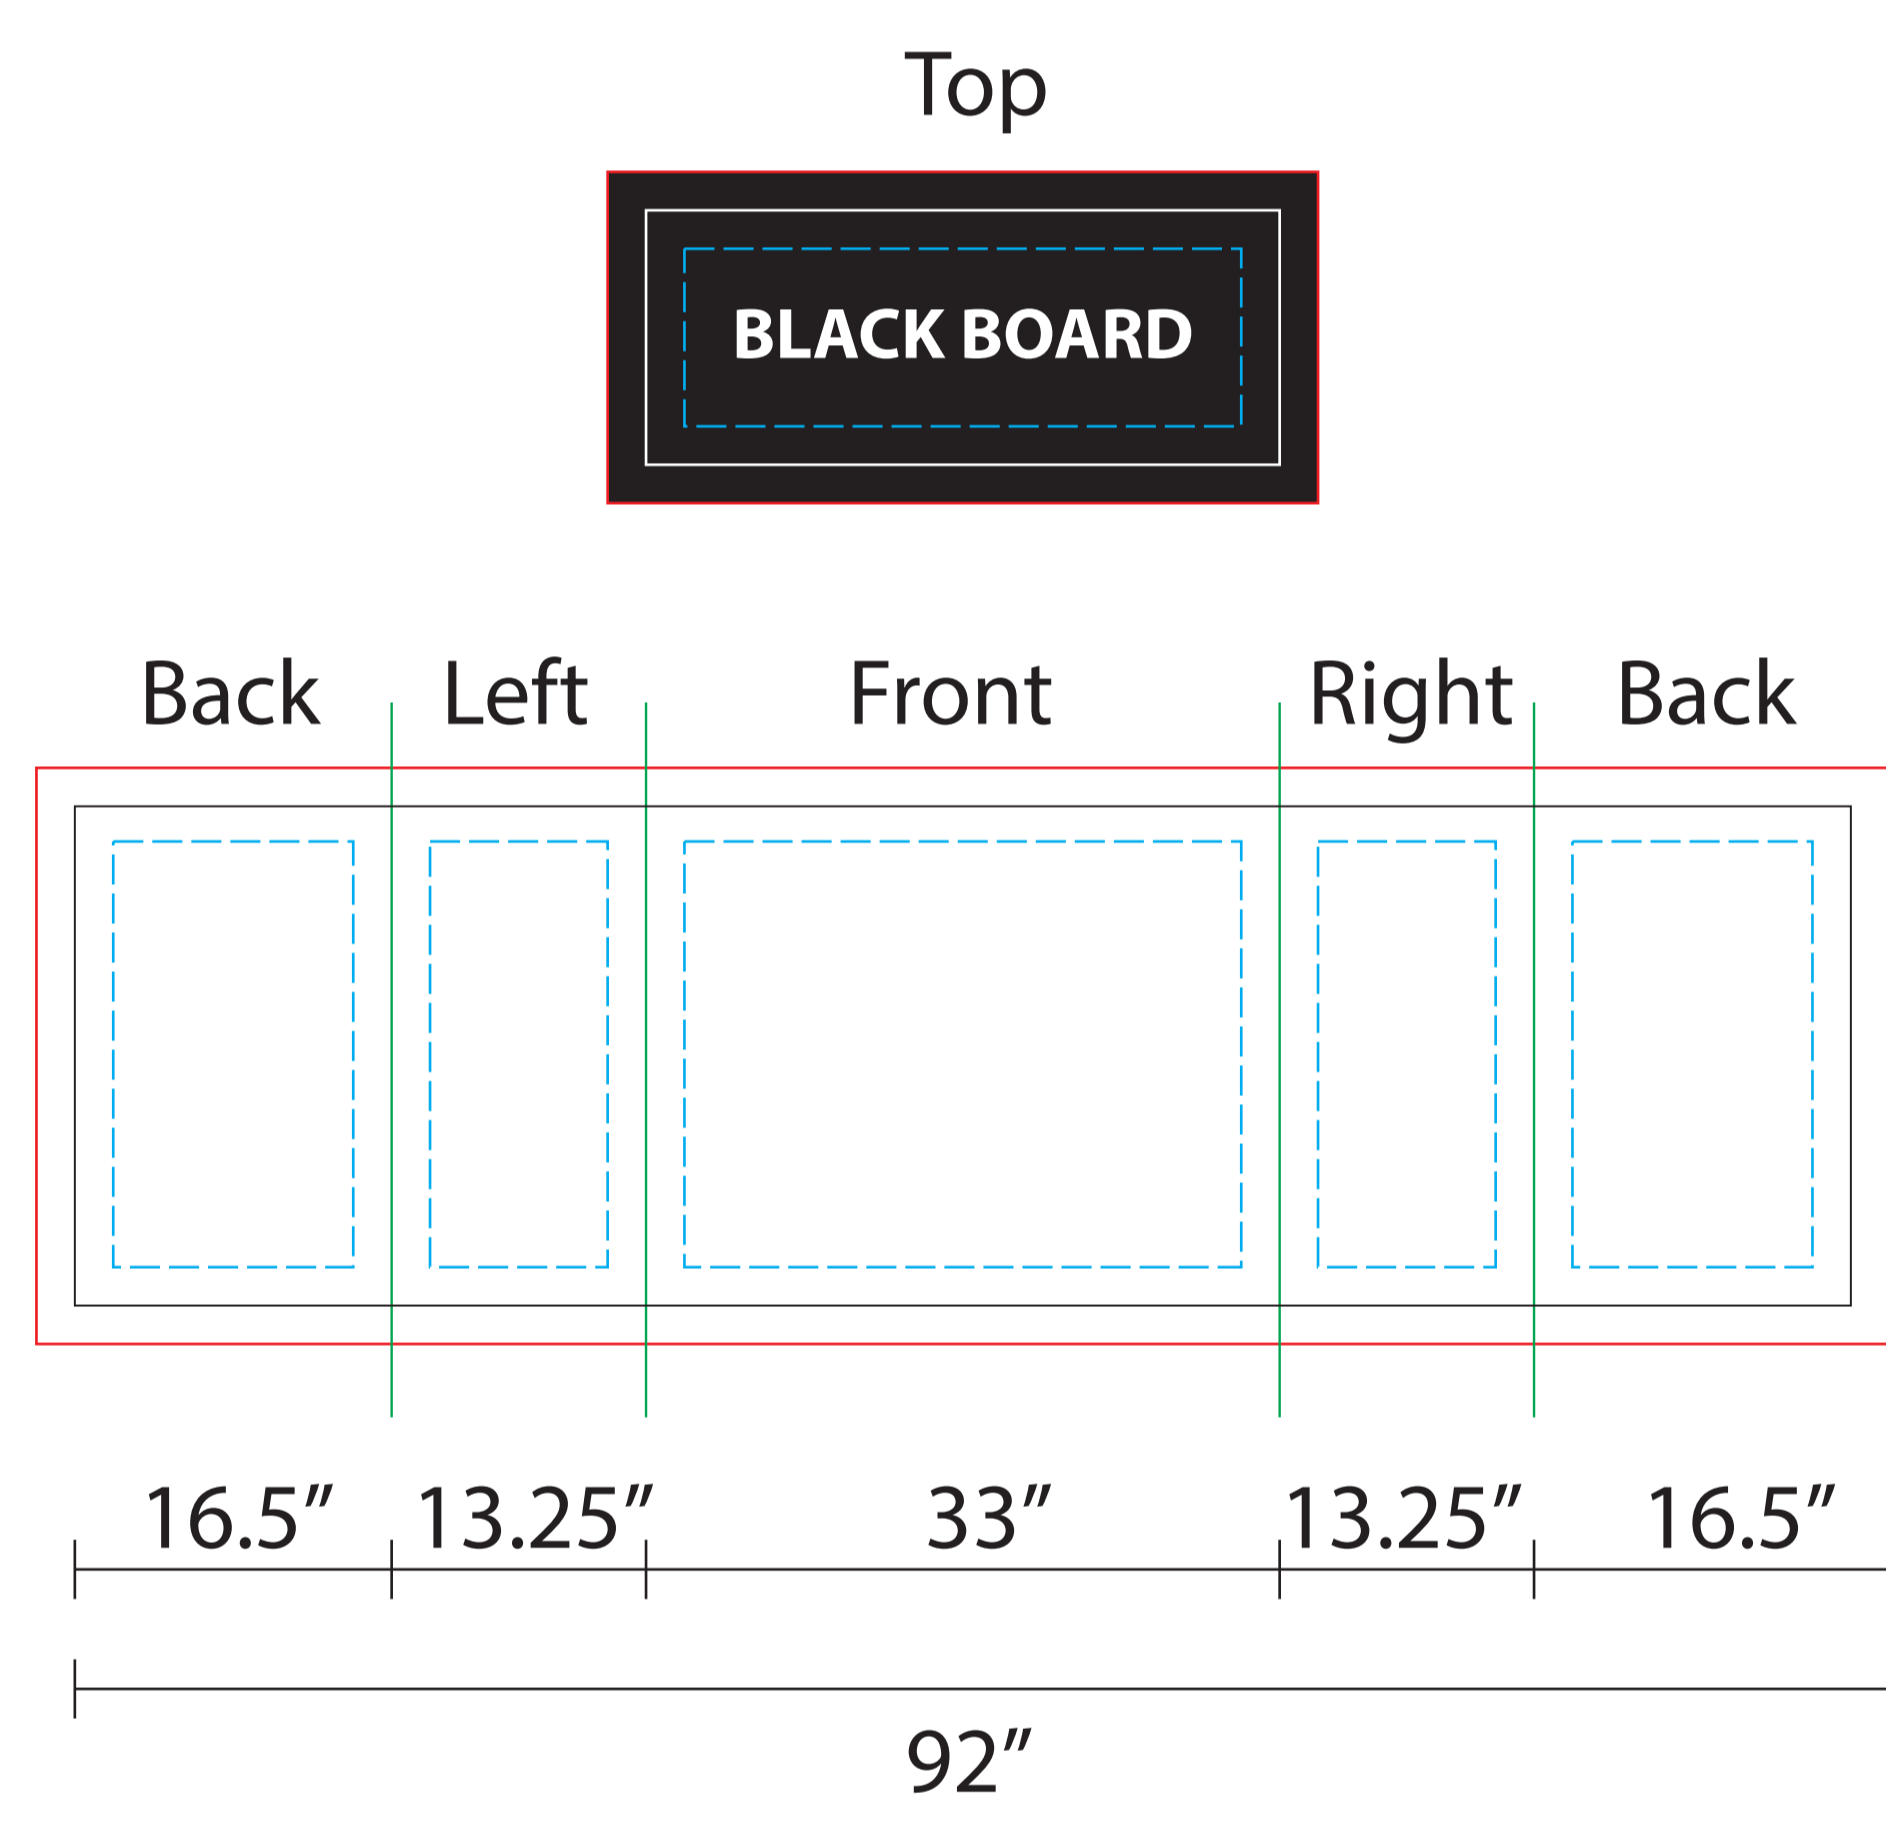

SCALE 10%
OF ACTUAL SIZE

Booth 1219 Template

20ft Wall

90"

Counter Template

Shelf Stand

Top Banner (Front)

55"

33"

Top Banner (Back)

Shelf Stand

Top Banner (Front)

55"

33"

Top Banner (Back)

26"

92"

20ft Wall

- Safe Area
- Sewing Line
- Bleed Line
- Cut Line