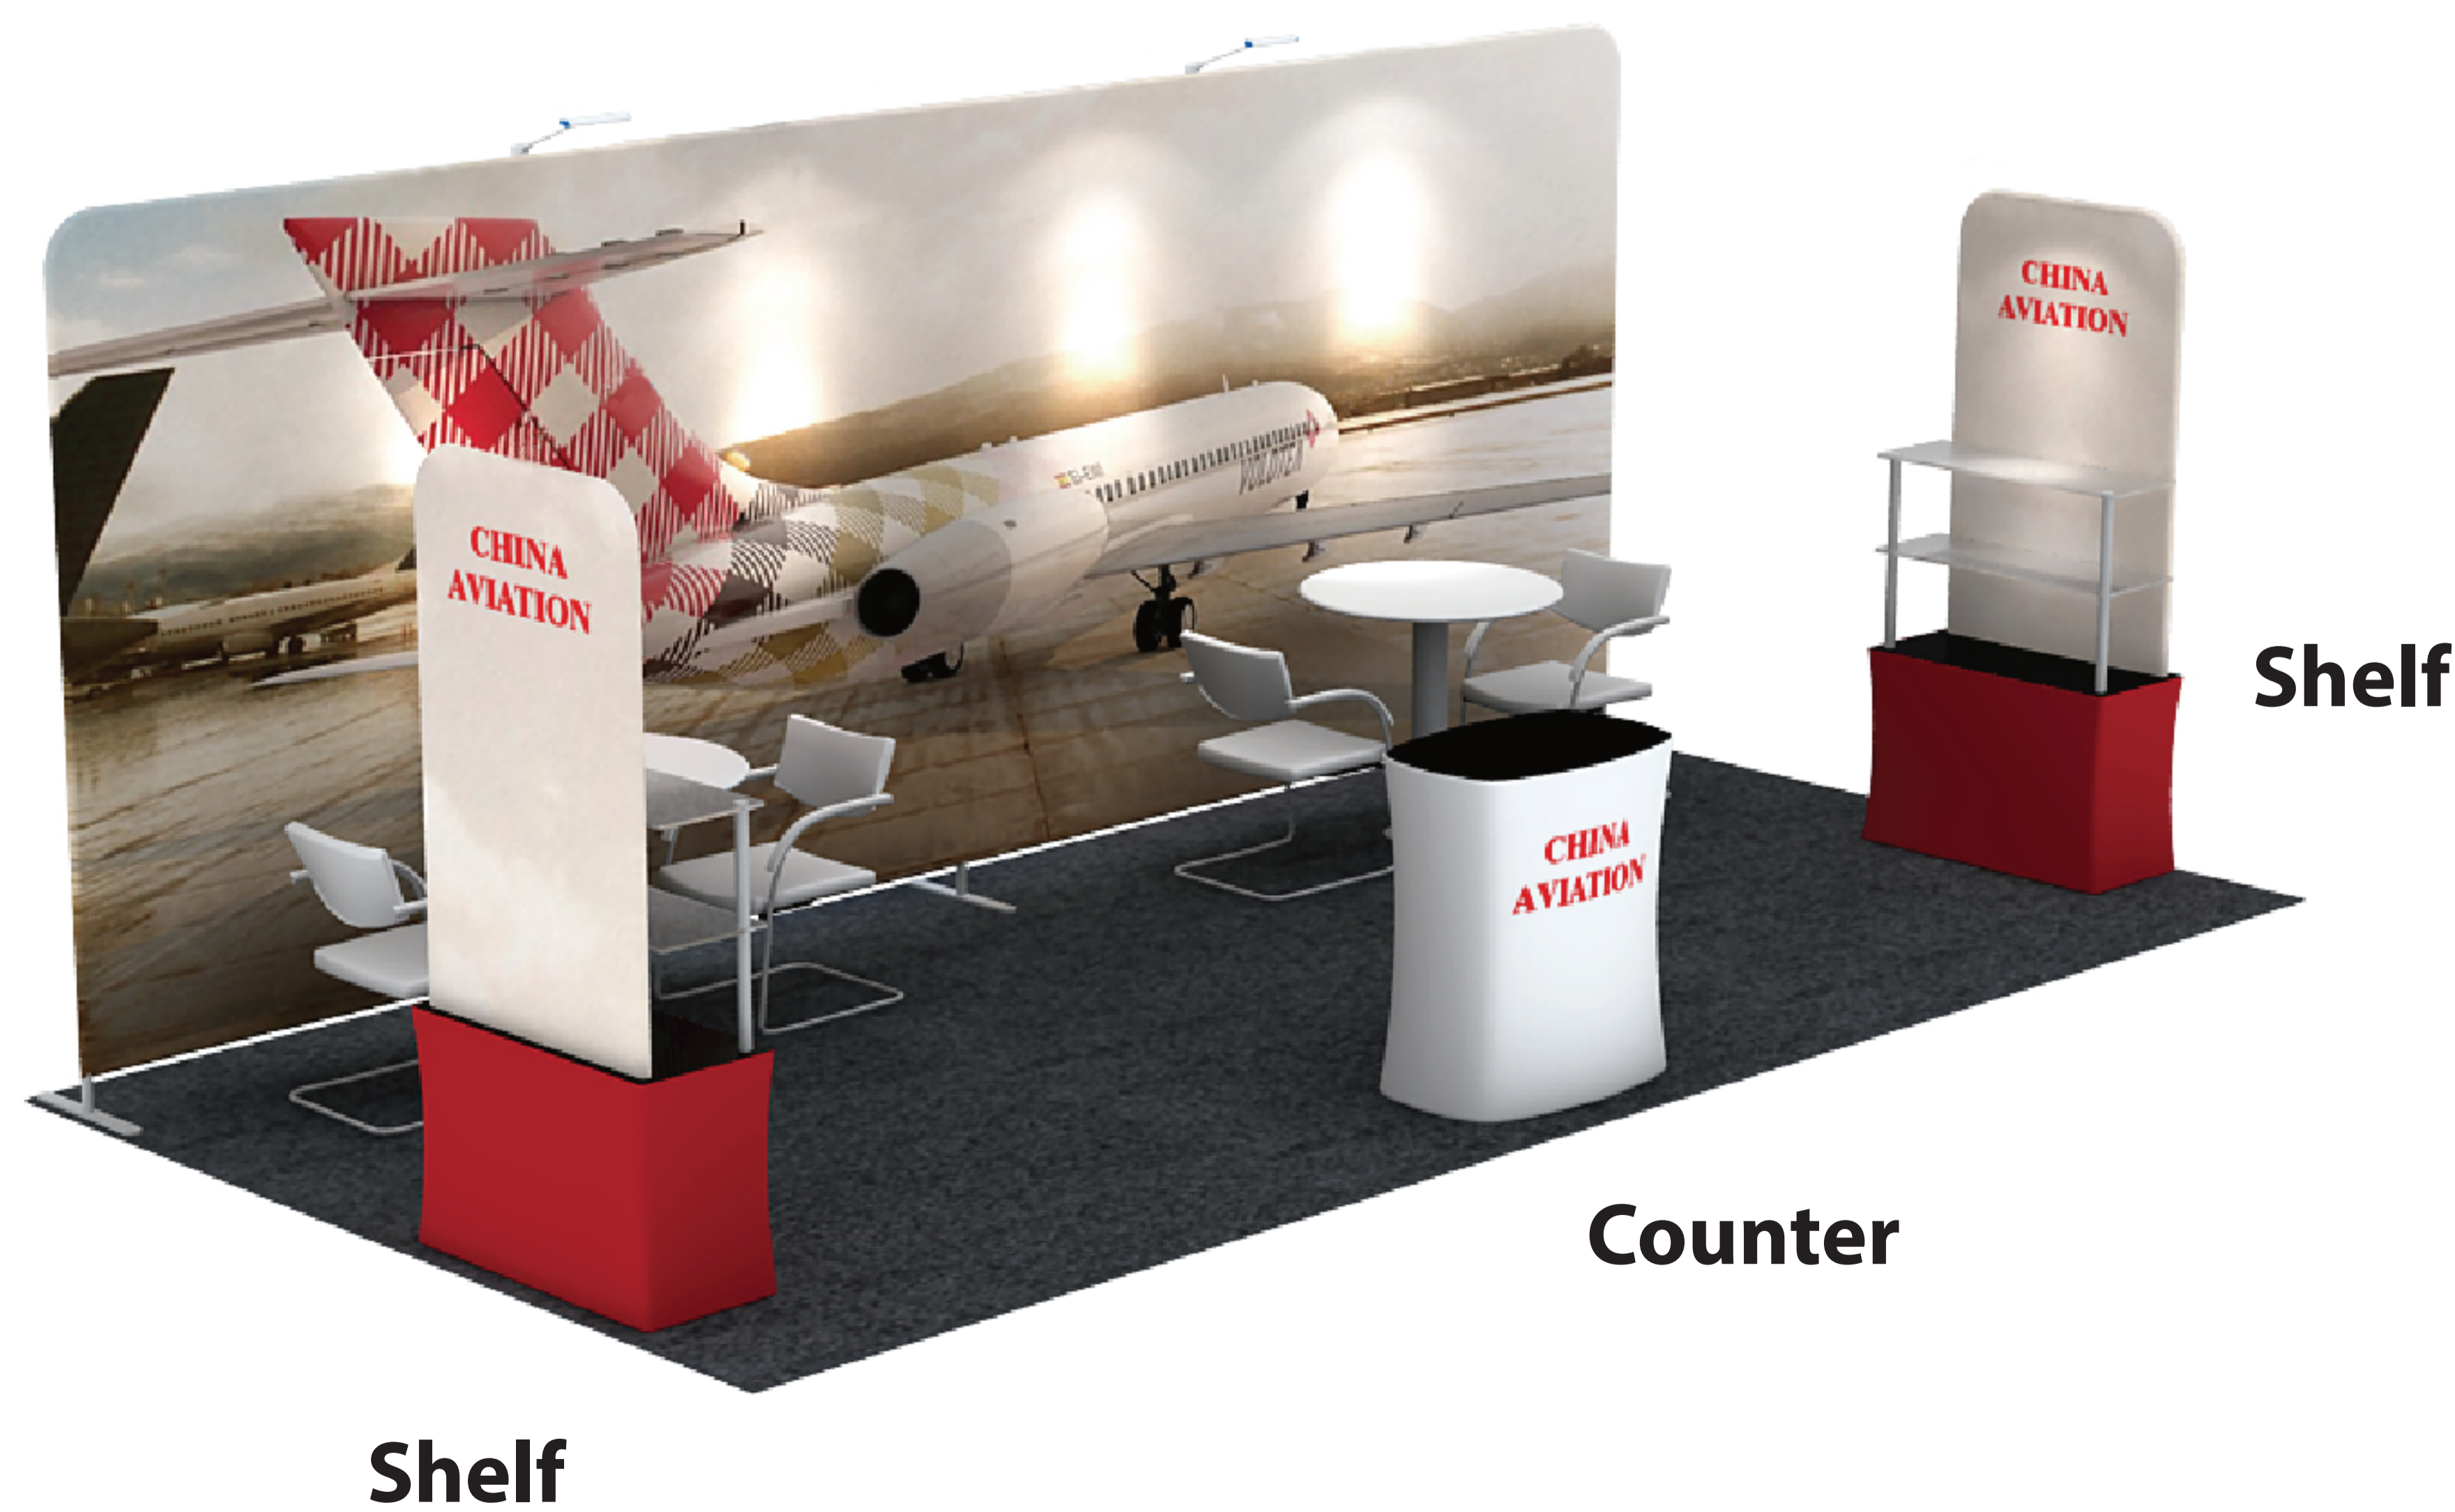

SCALE 10%
OF ACTUAL SIZE

Booth 1219 Template

20ft Wall

90"

Counter Template

Shelf Stand

Top Banner (Front)

55"

33"

Top Banner (Back)

Shelf Stand

Top Banner (Front)

55"

33"

Top Banner (Back)

26"

92"

20ft Wall

- Safe Area
- Sewing Line
- Bleed Line
- Cut Line