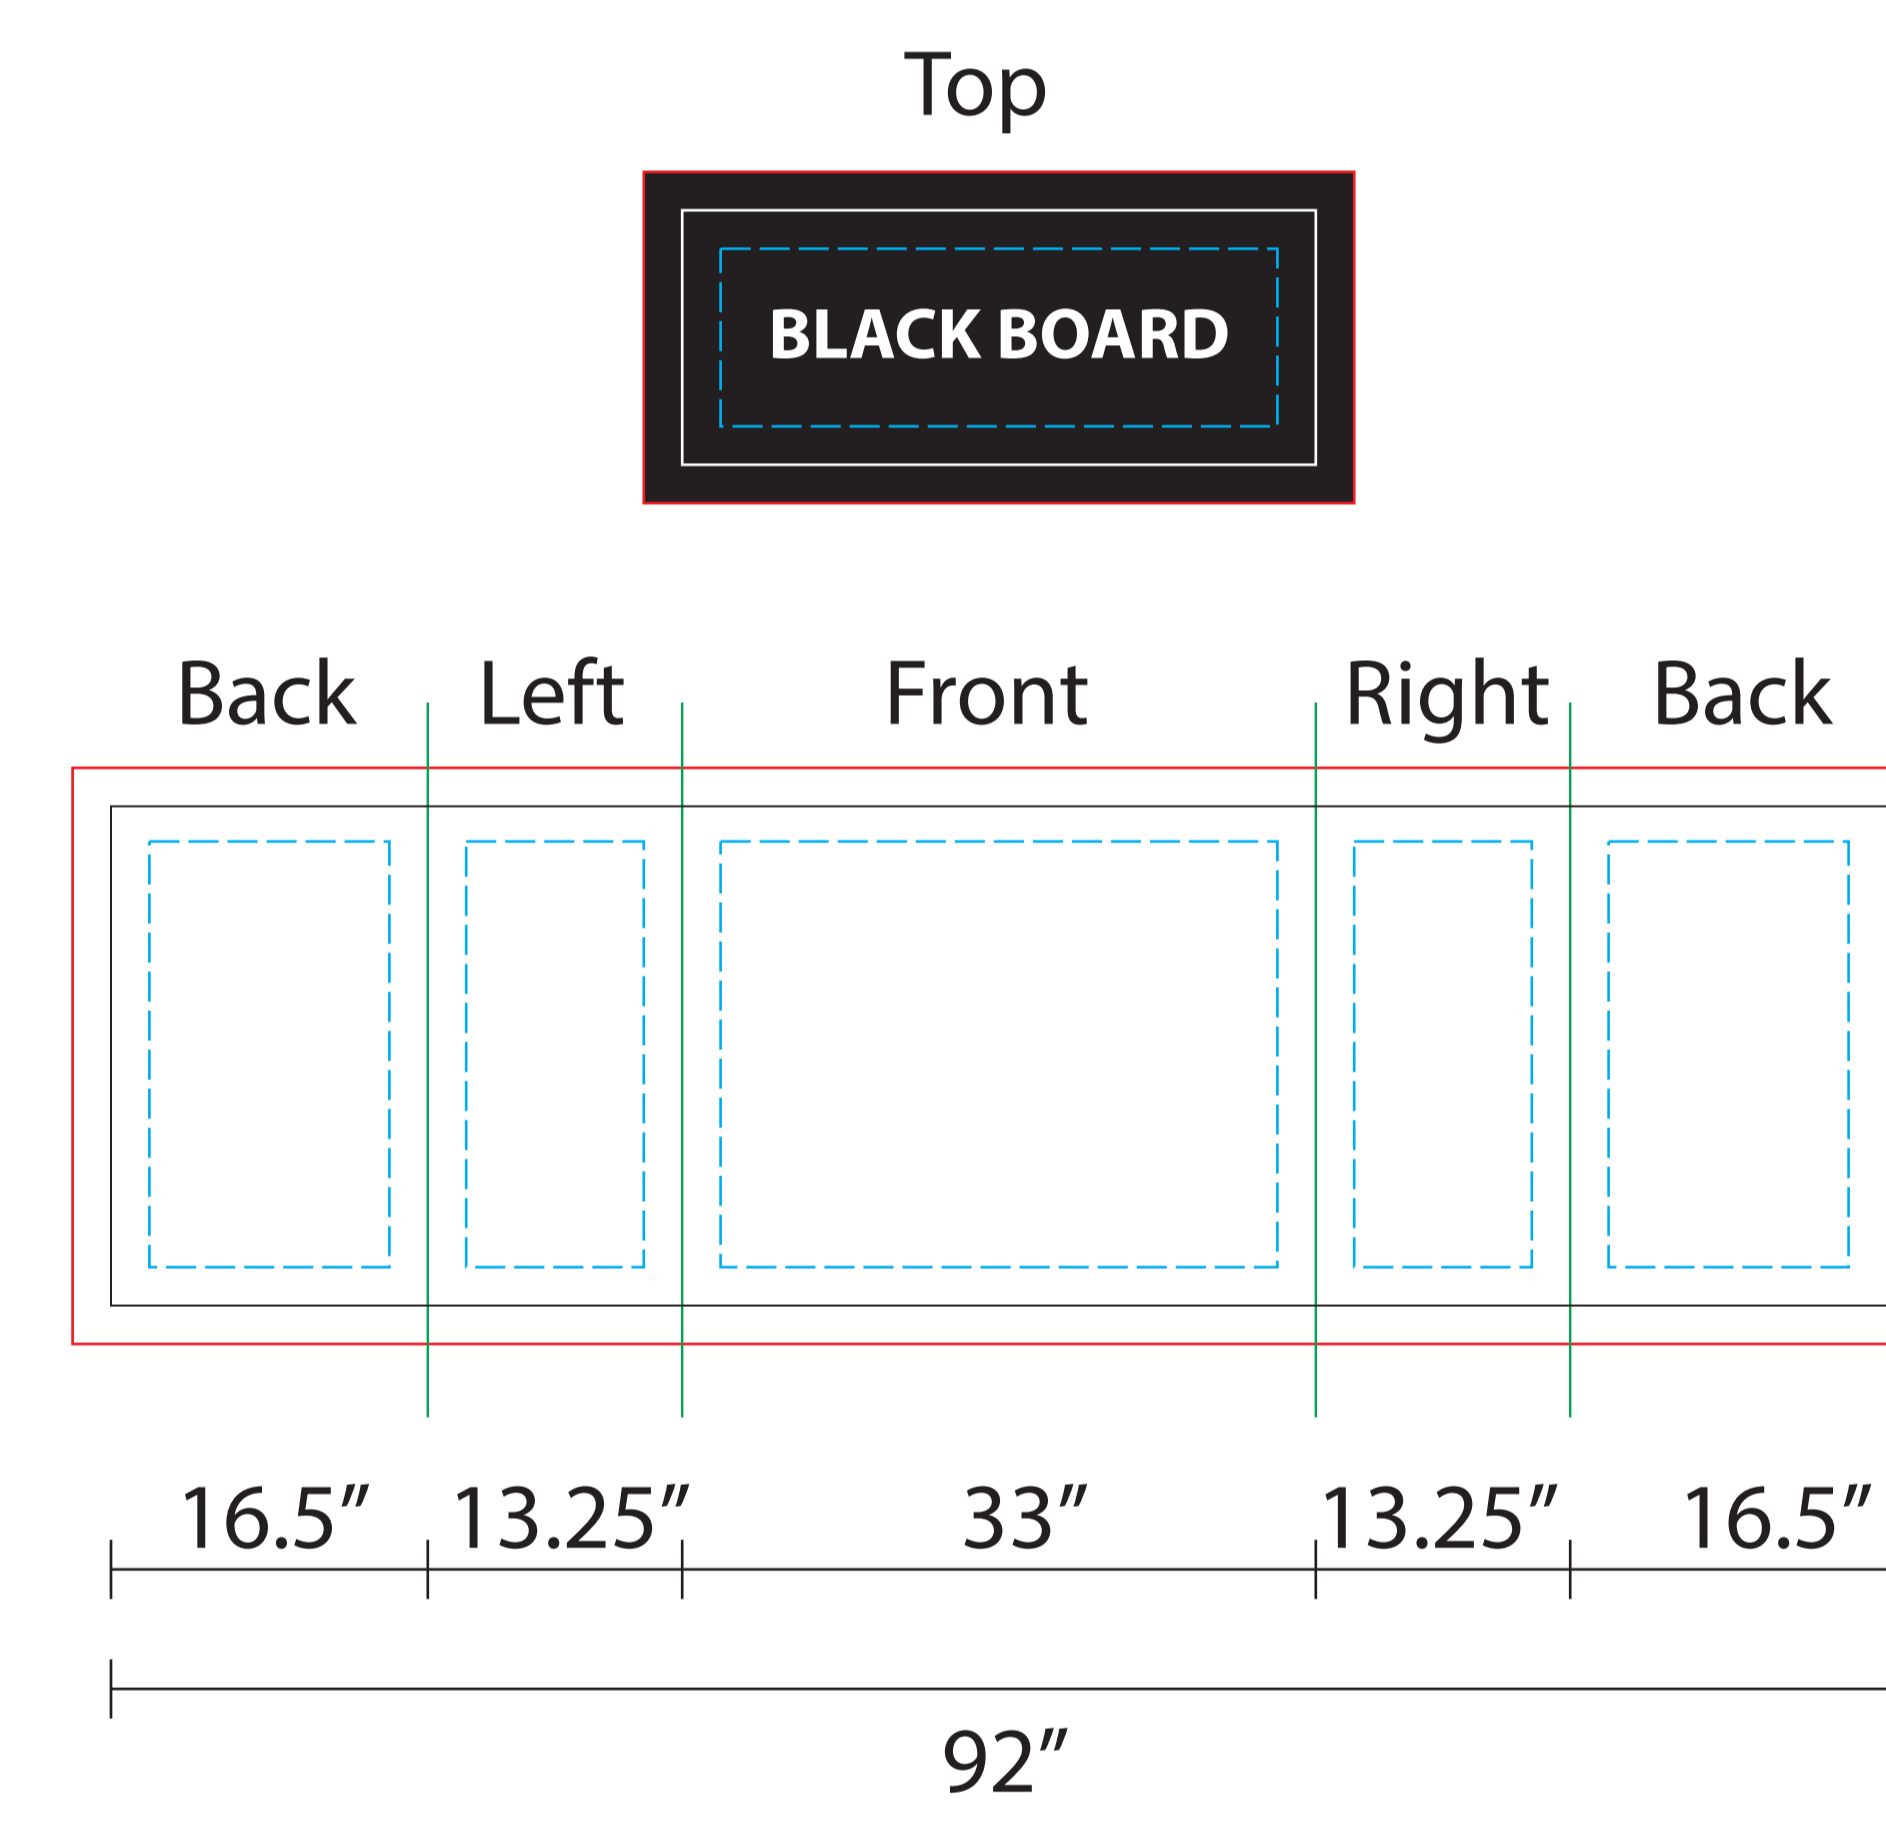

SCALE 10%
OF ACTUAL SIZE

Booth 1219 Template

20ft Wall

90"

Counter Template

Shelf Stand

Top Banner (Front)

55"

33"

Top Banner (Back)

Shelf Stand

Top Banner (Front)

55"

33"

Top Banner (Back)

26"

92"

20ft Wall

- Safe Area
- Sewing Line
- Bleed Line
- Cut Line