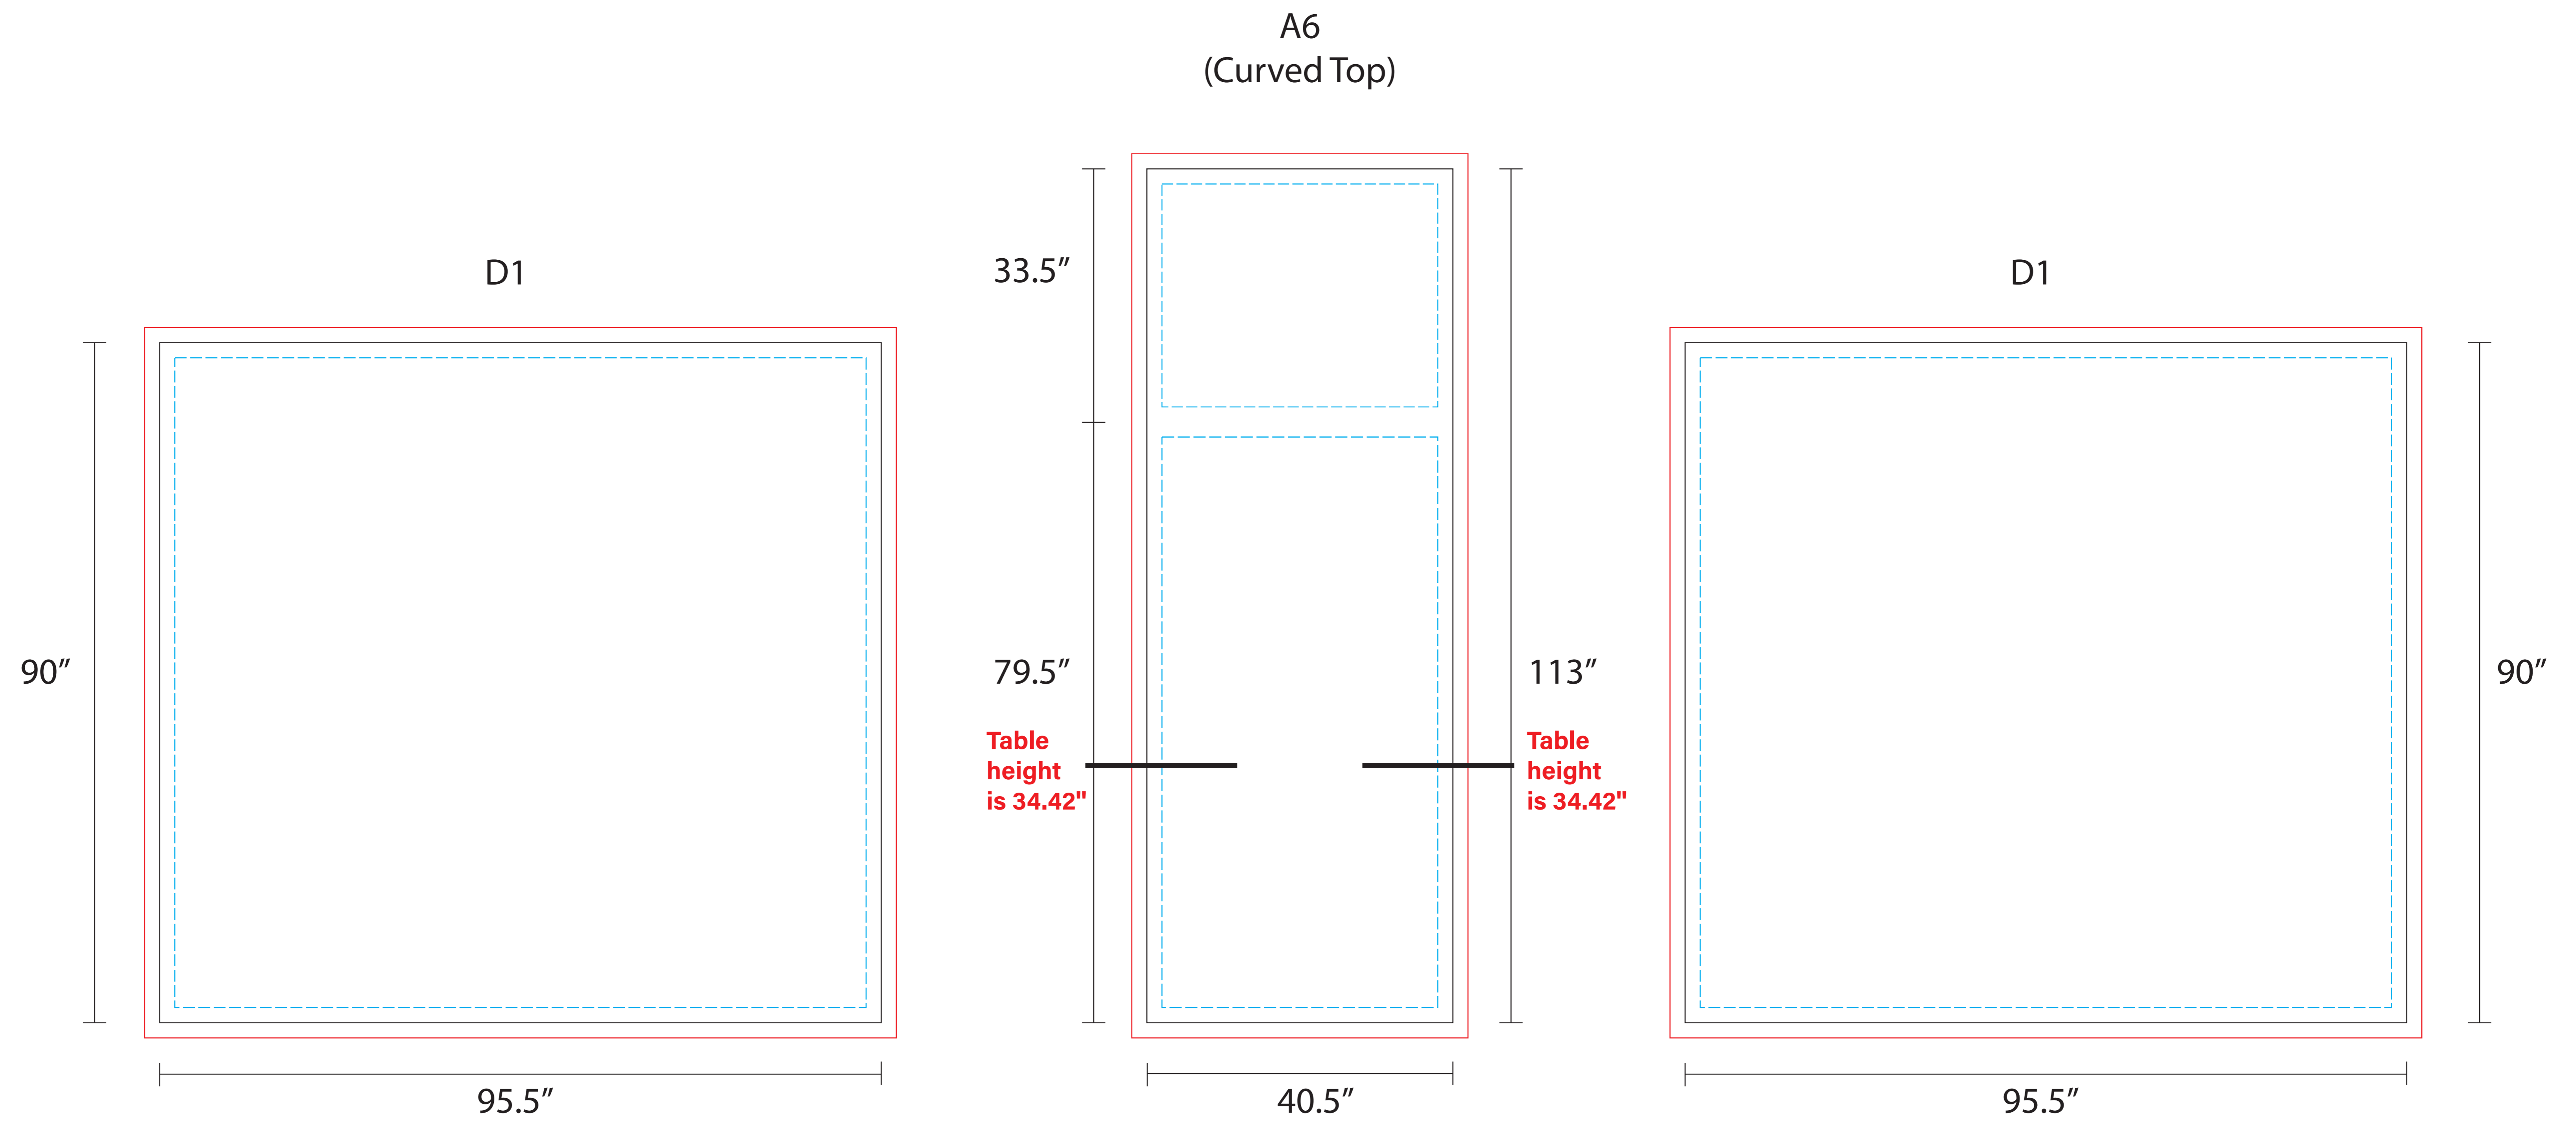

SCALE 10%
OF ACTUAL SIZE

Booth 1216 Template

- Safe Area
- Sewing Line
- Bleed Line
- Cut Line

Counter Template

Counter Template