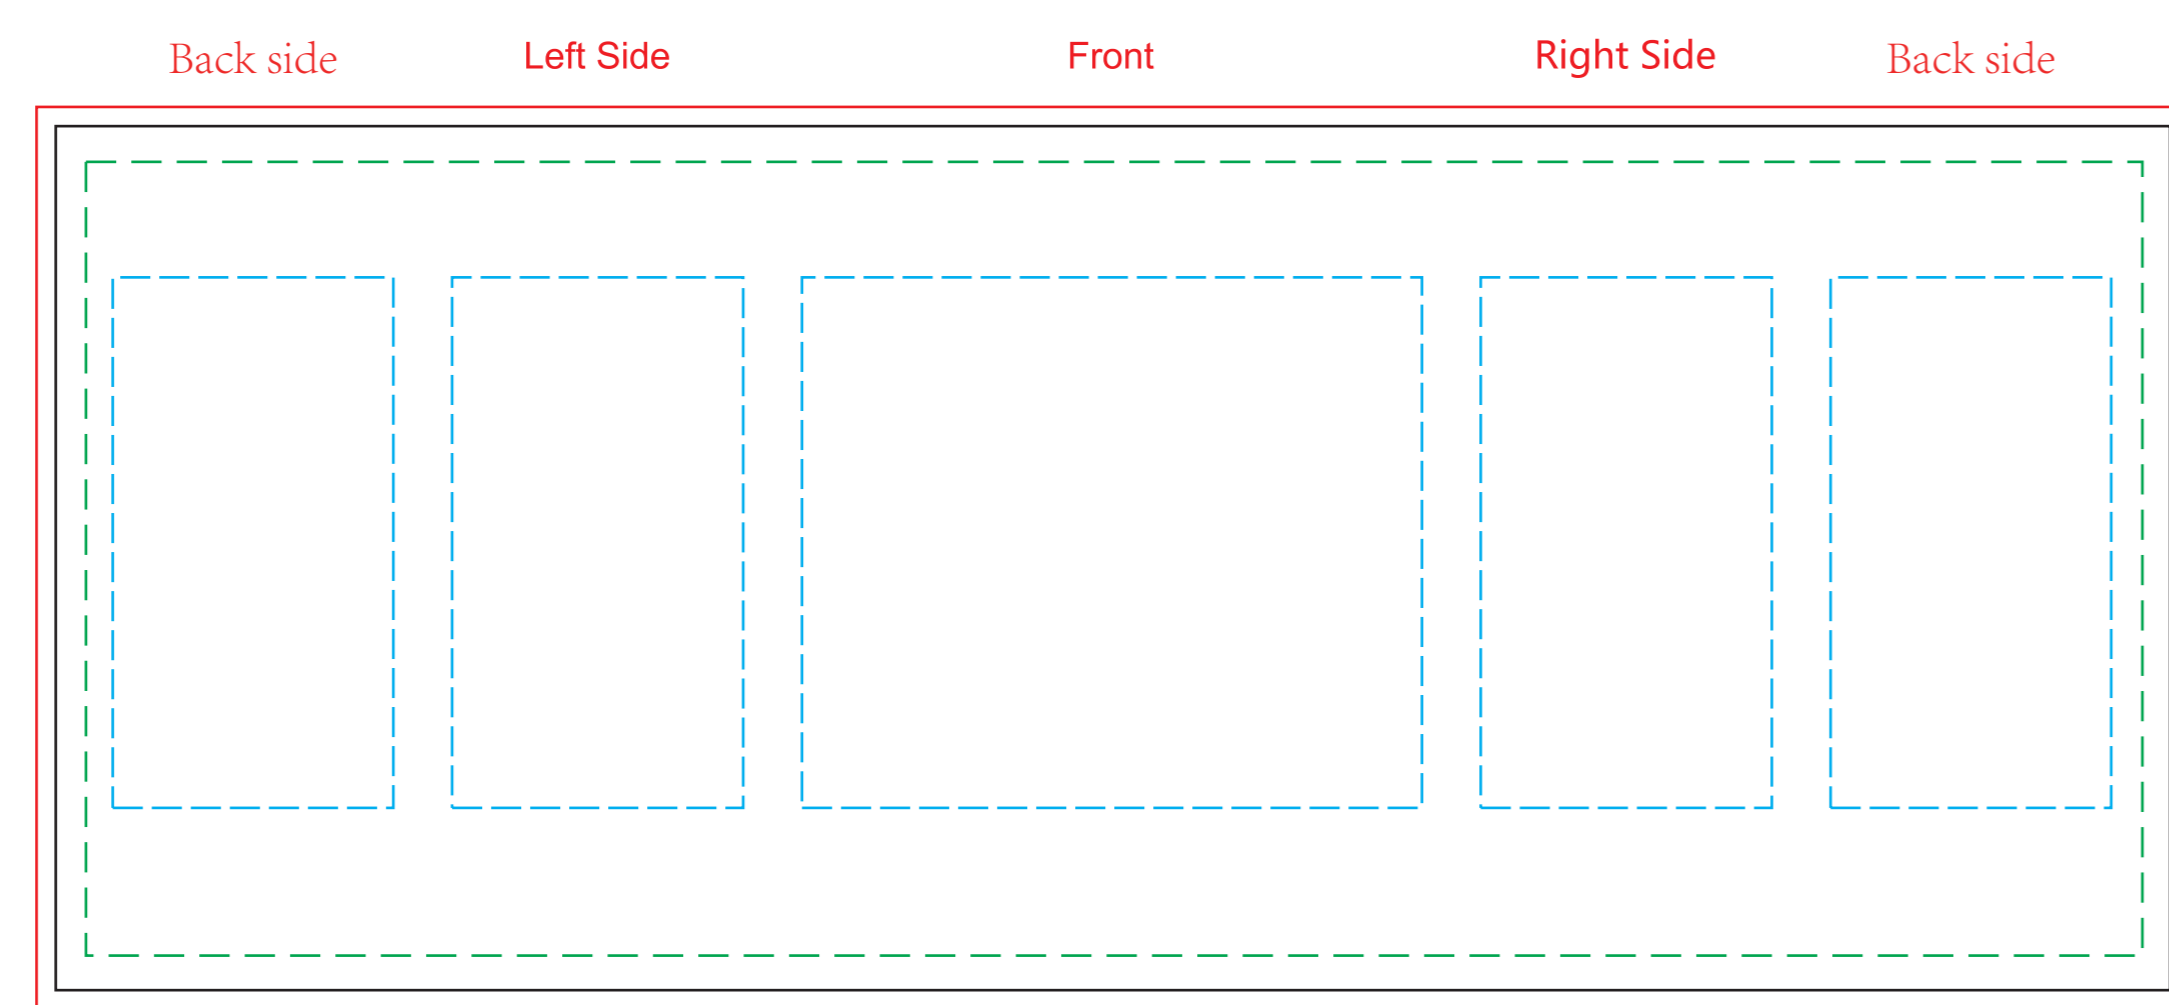

SCALE 10%
OF ACTUAL SIZE

Booth 1216 Template

- Safe Area
- Sewing Line
- Bleed Line
- Cut Line

Counter Template

Counter Template