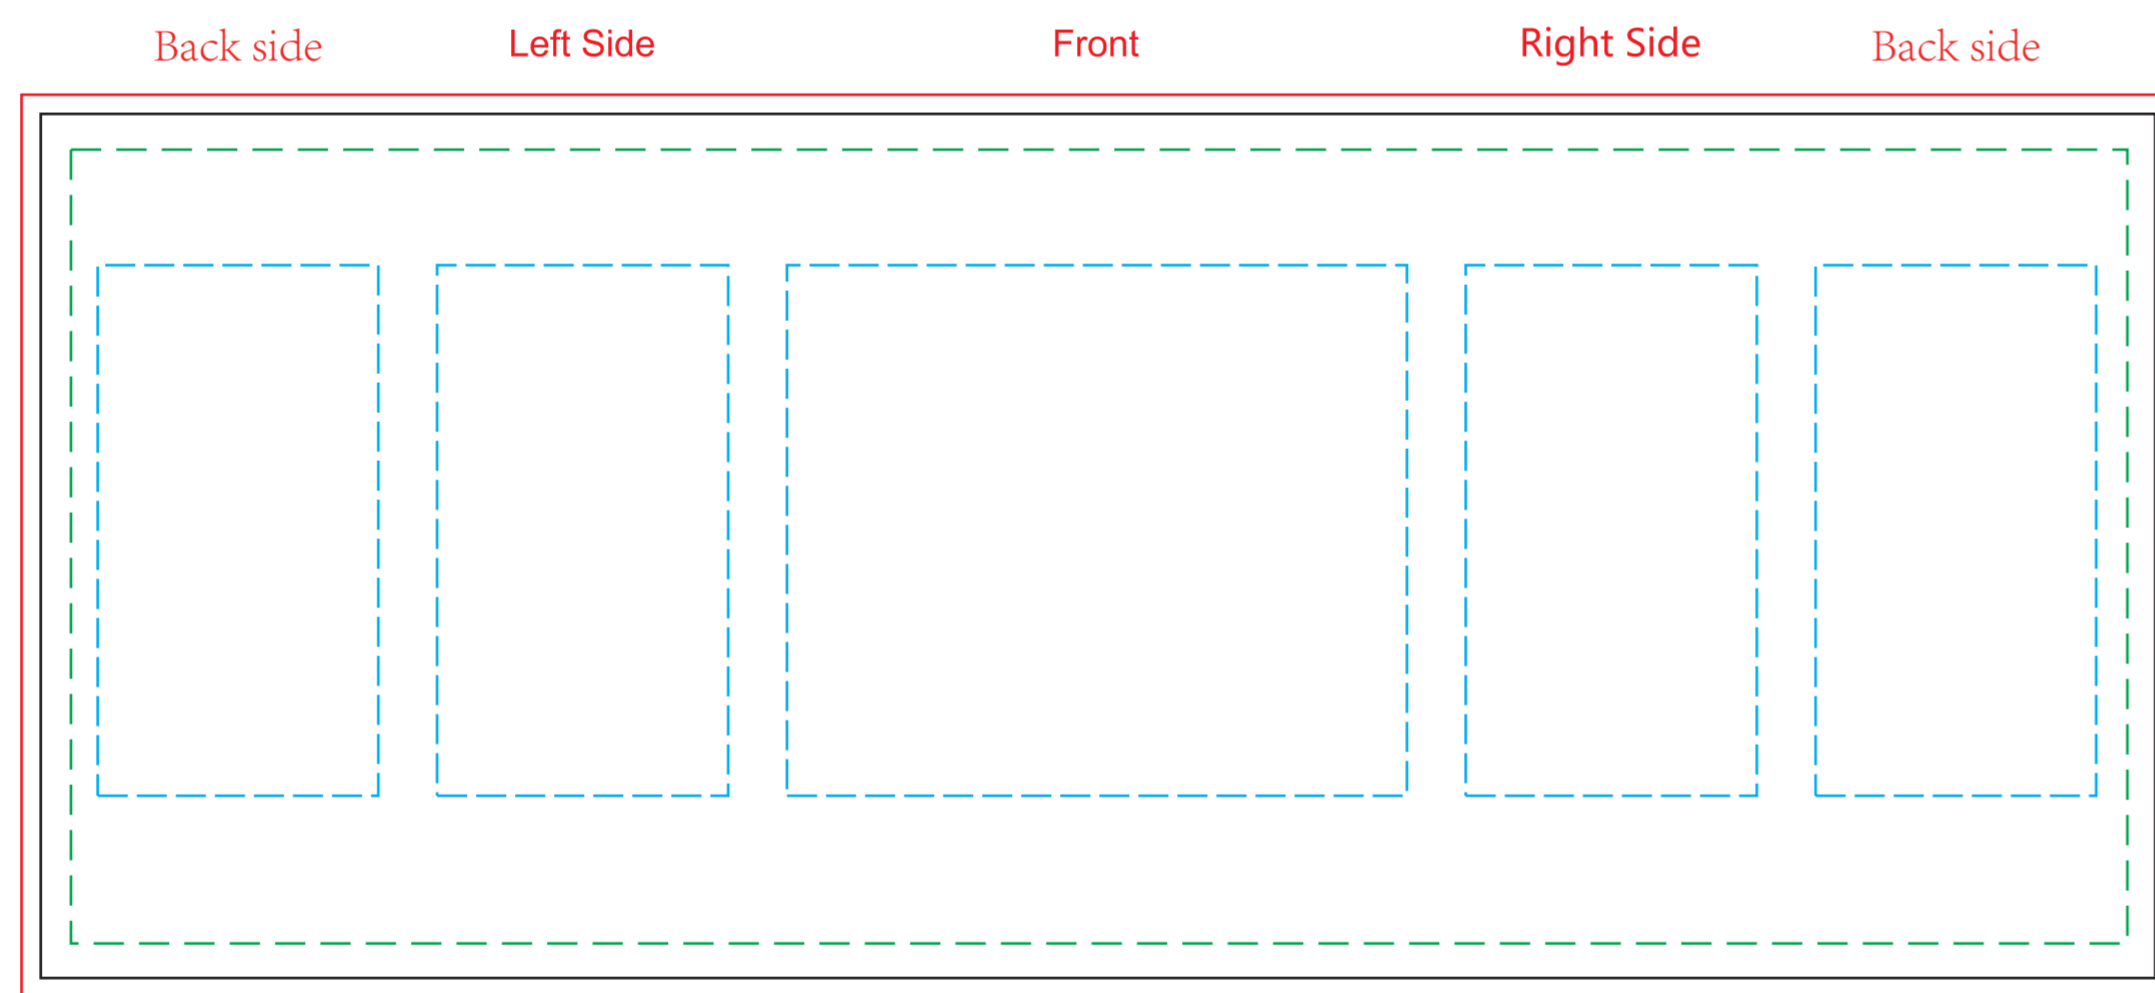

SCALE 10%  
OF ACTUAL SIZE

# Booth 1213 Template

- Safe Area
- Sewing Line
- Bleed Line
- Cut Line

## Counter Template