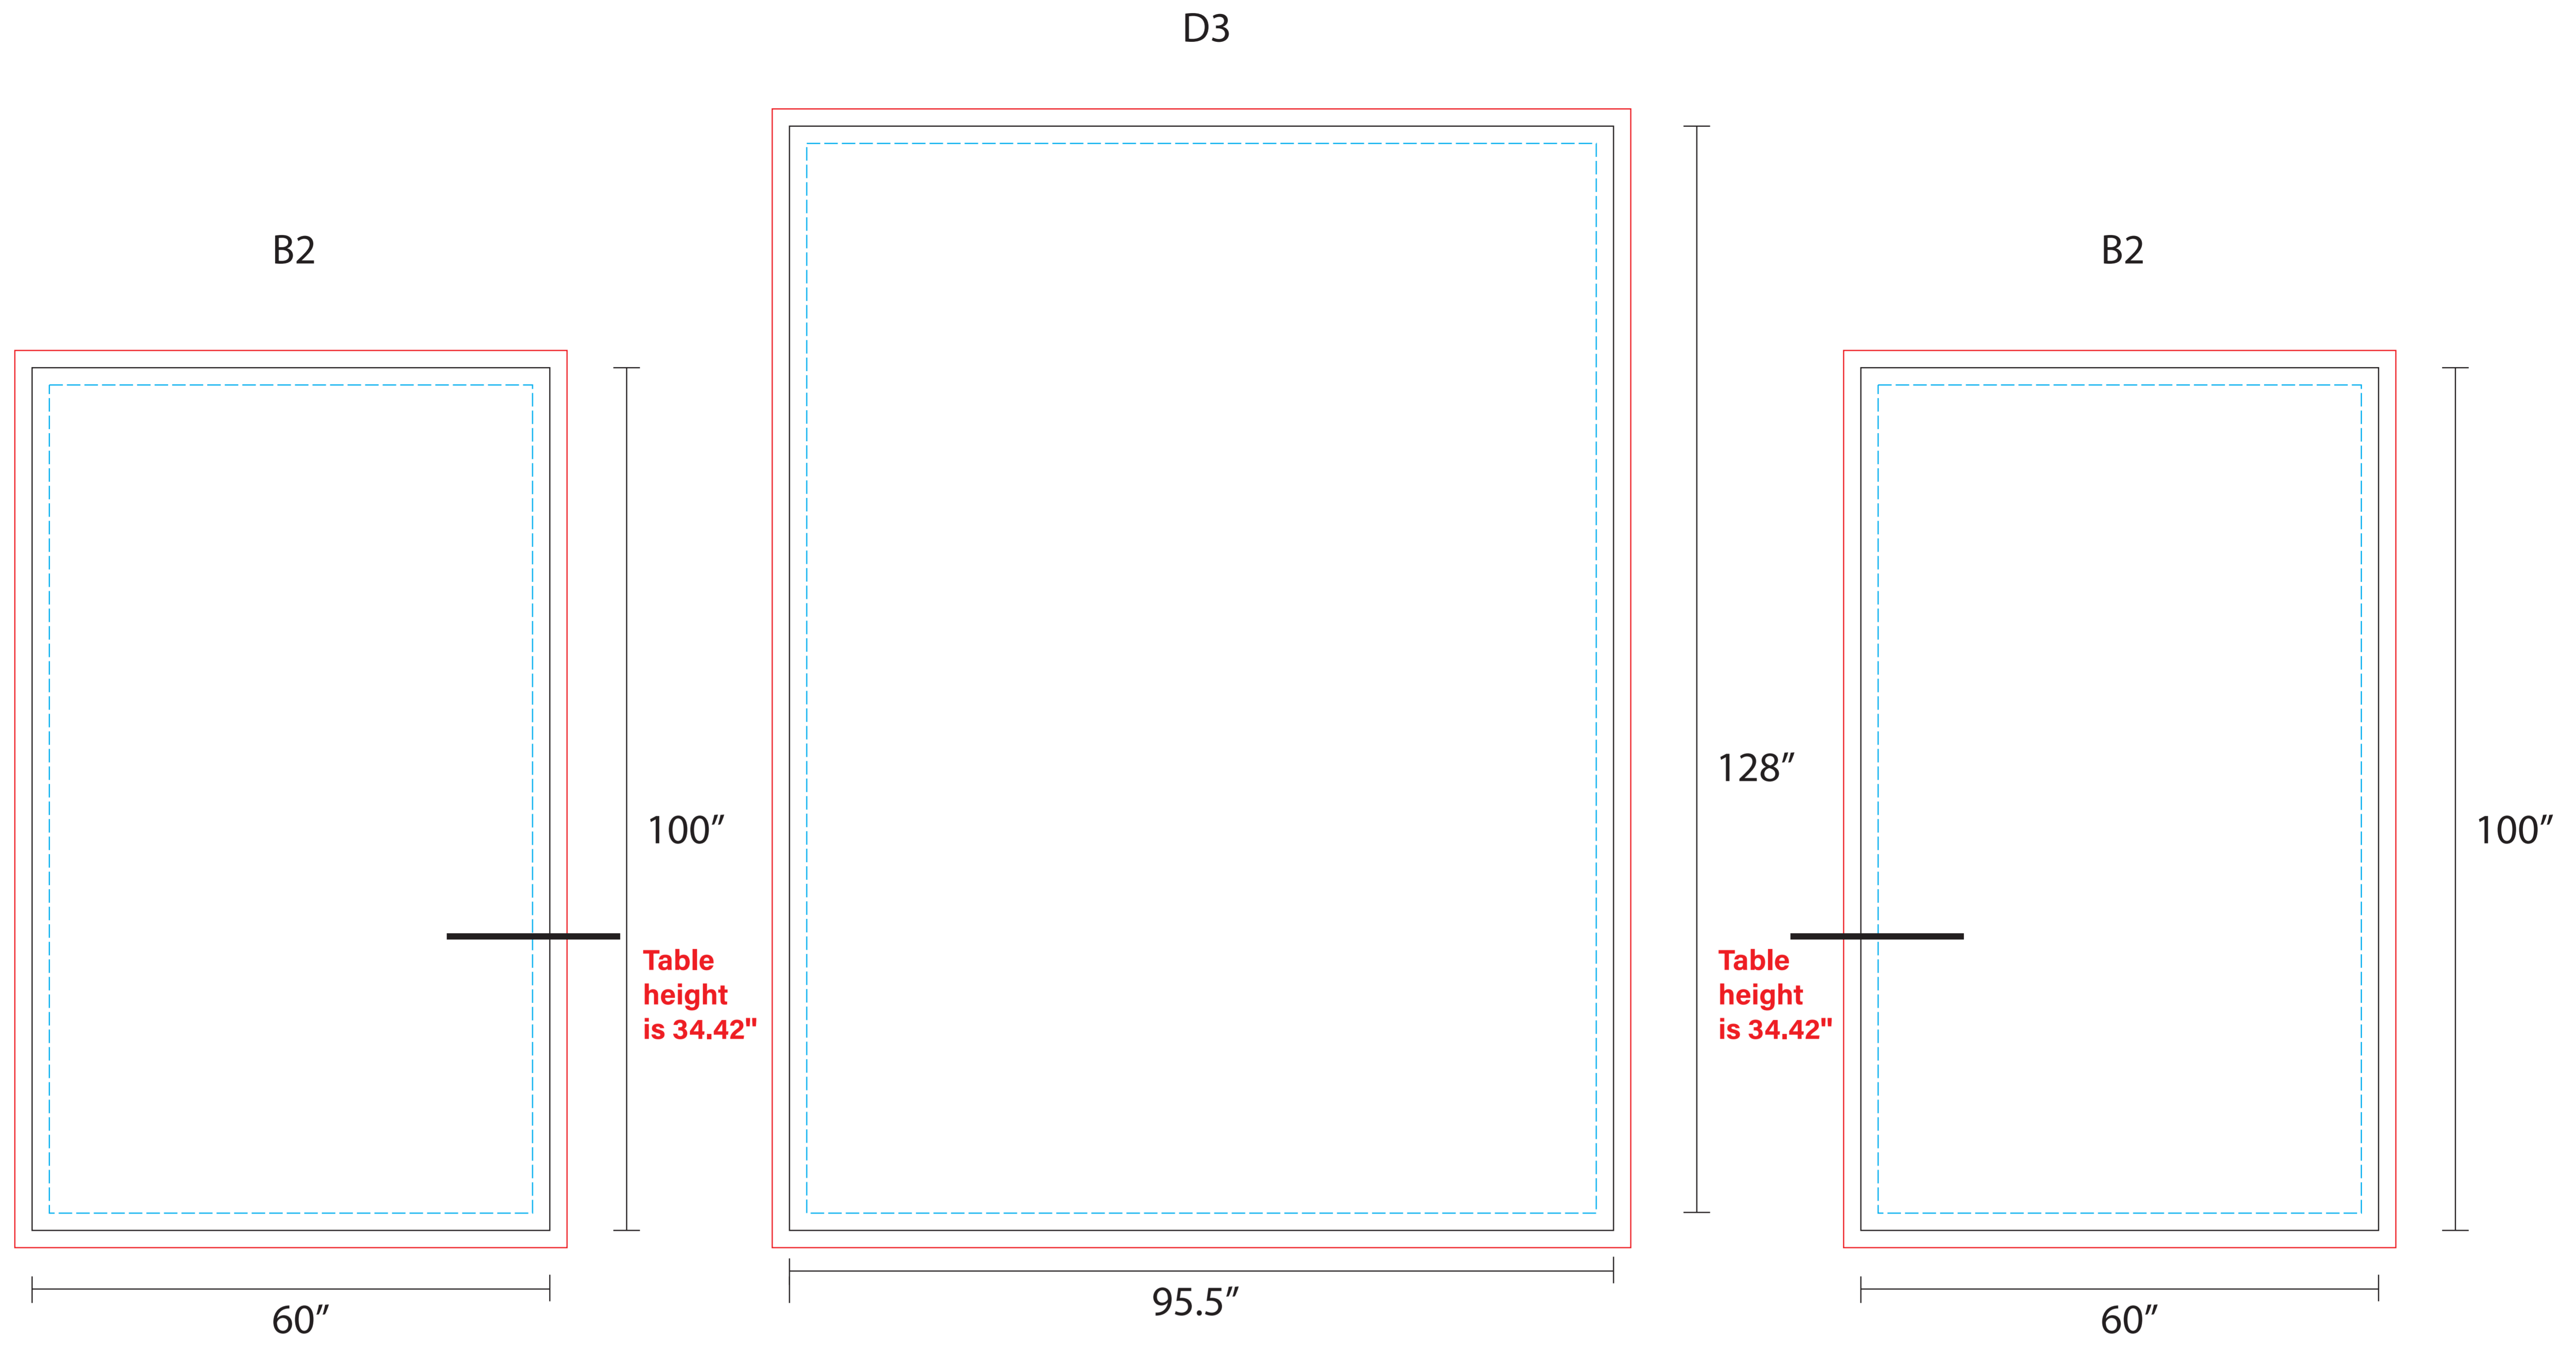

SCALE 10%  
OF ACTUAL SIZE

# Booth 1213 Template

- Safe Area
- Sewing Line
- Bleed Line
- Cut Line

## Counter Template