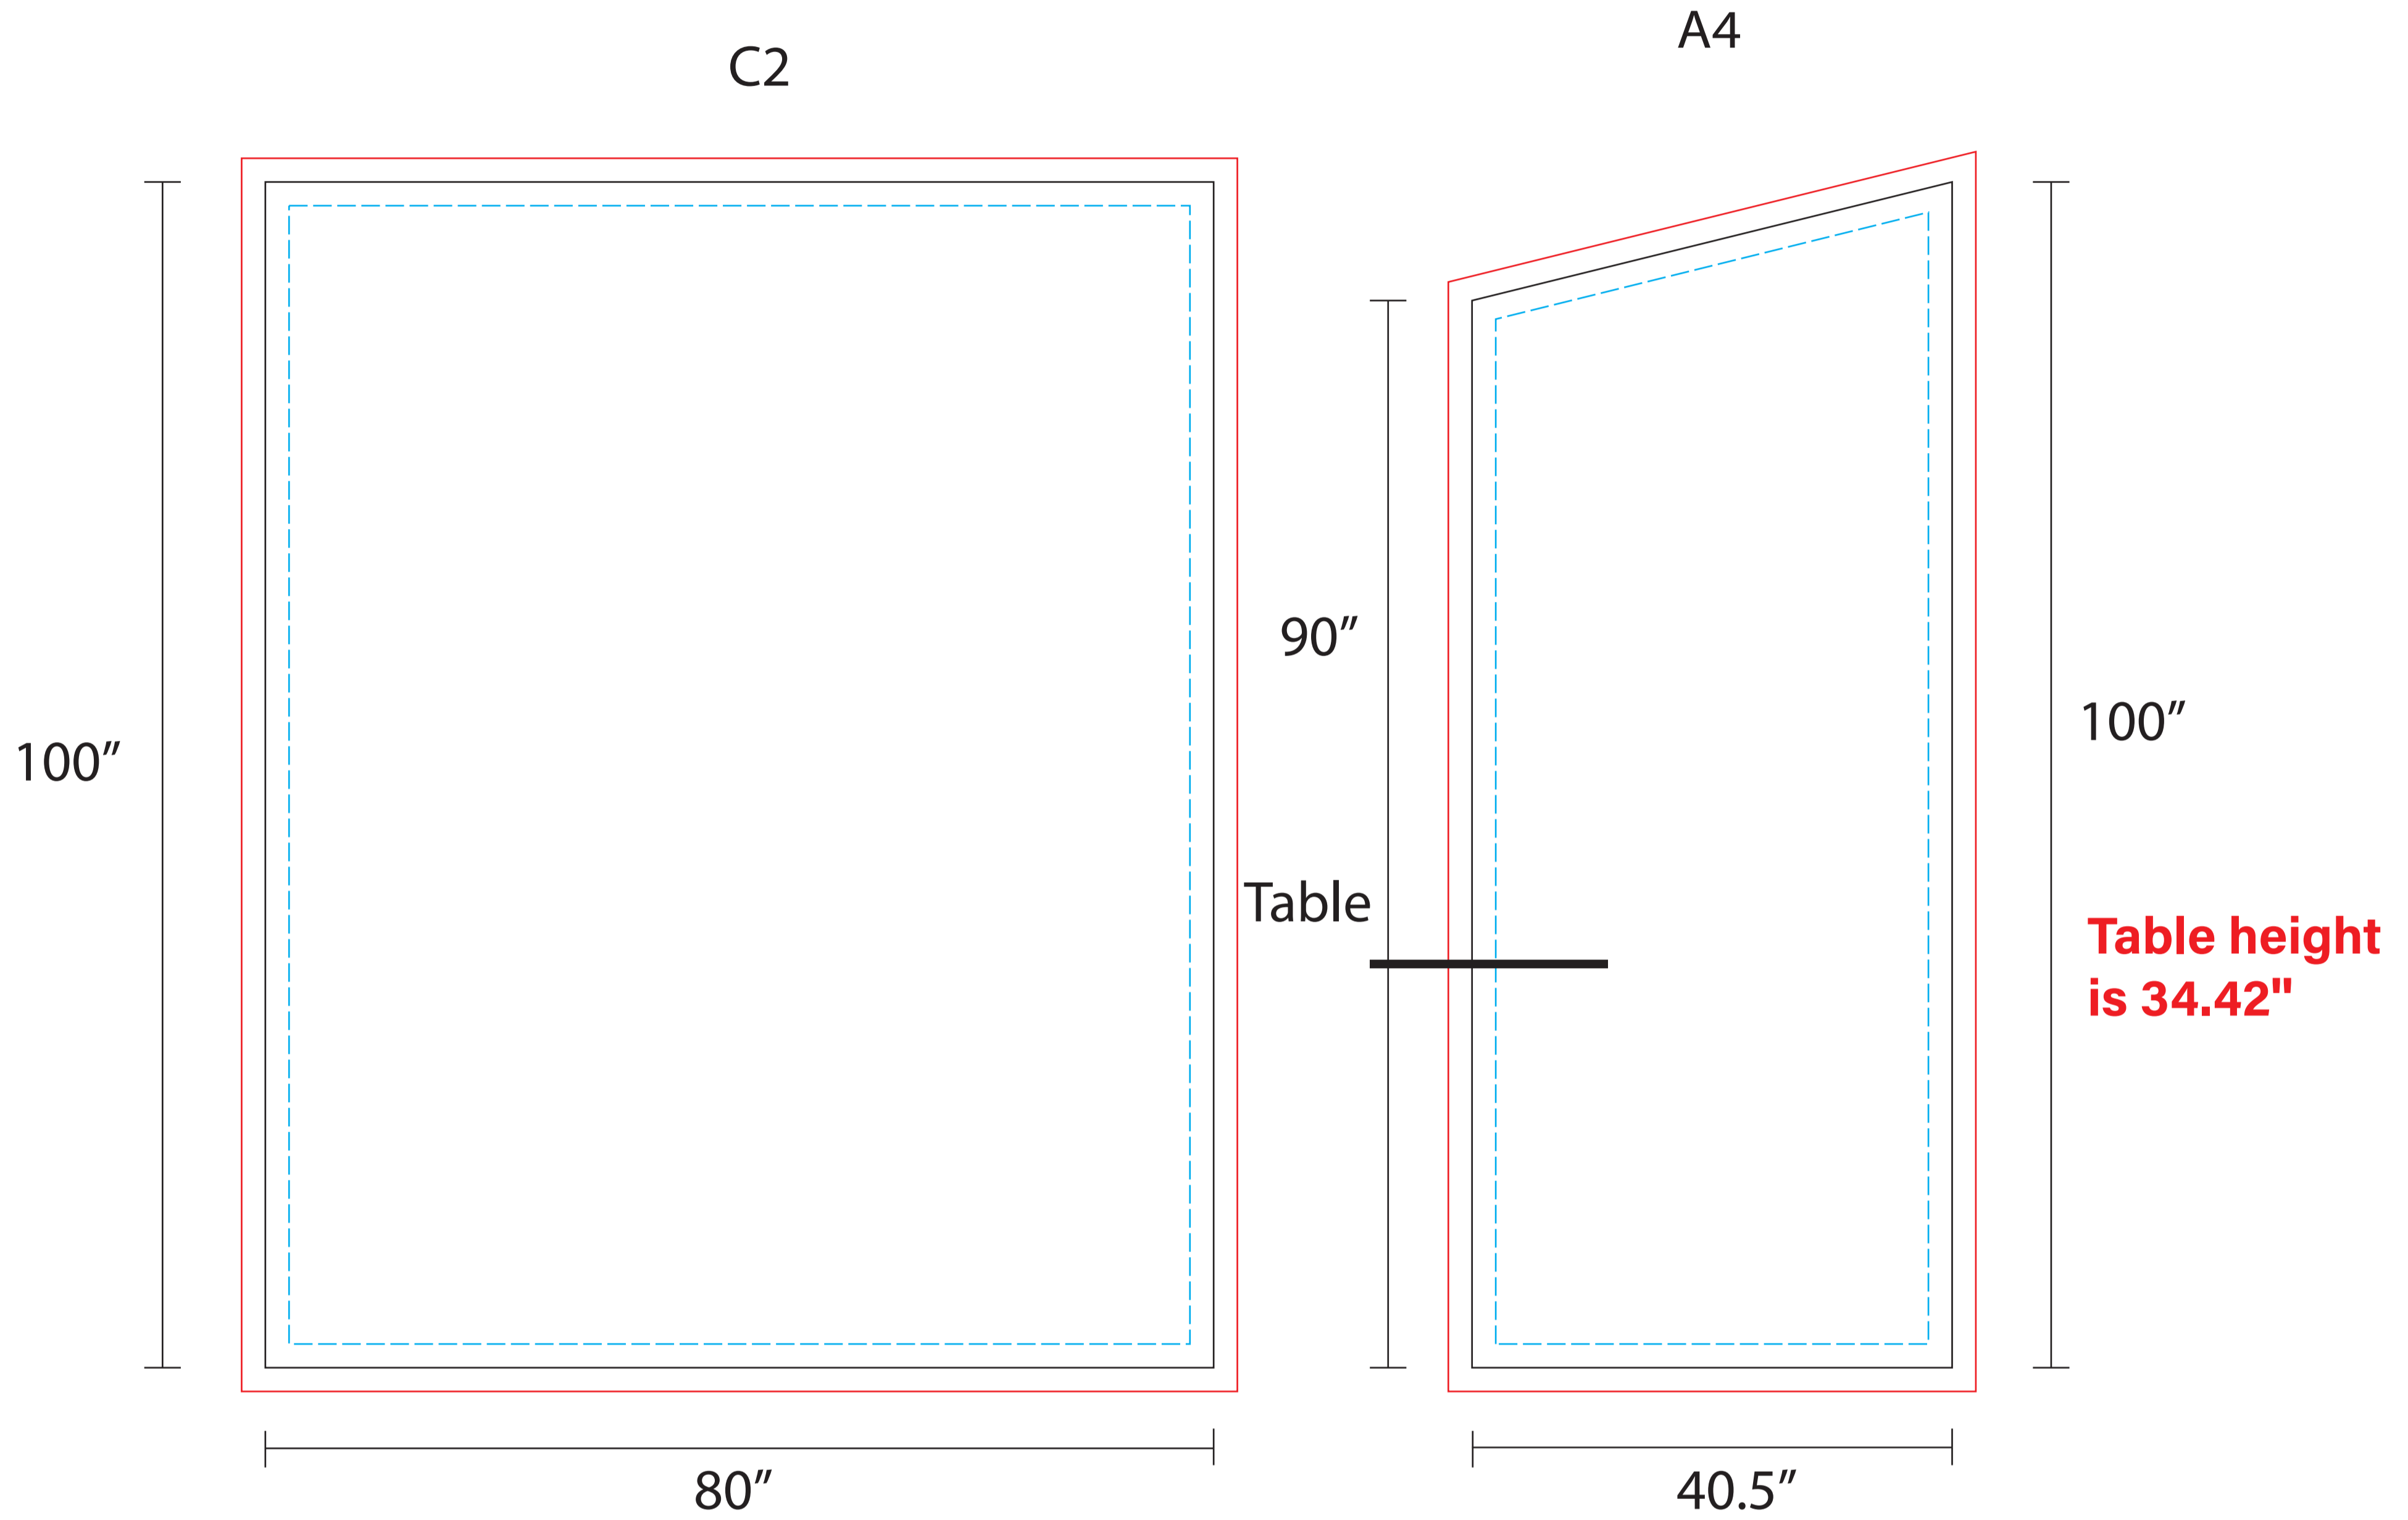

SCALE 10%
OF ACTUAL SIZE

Booth 1105 Template

- Safe Area
- Sewing Line
- Bleed Line
- Cut Line

Counter Template