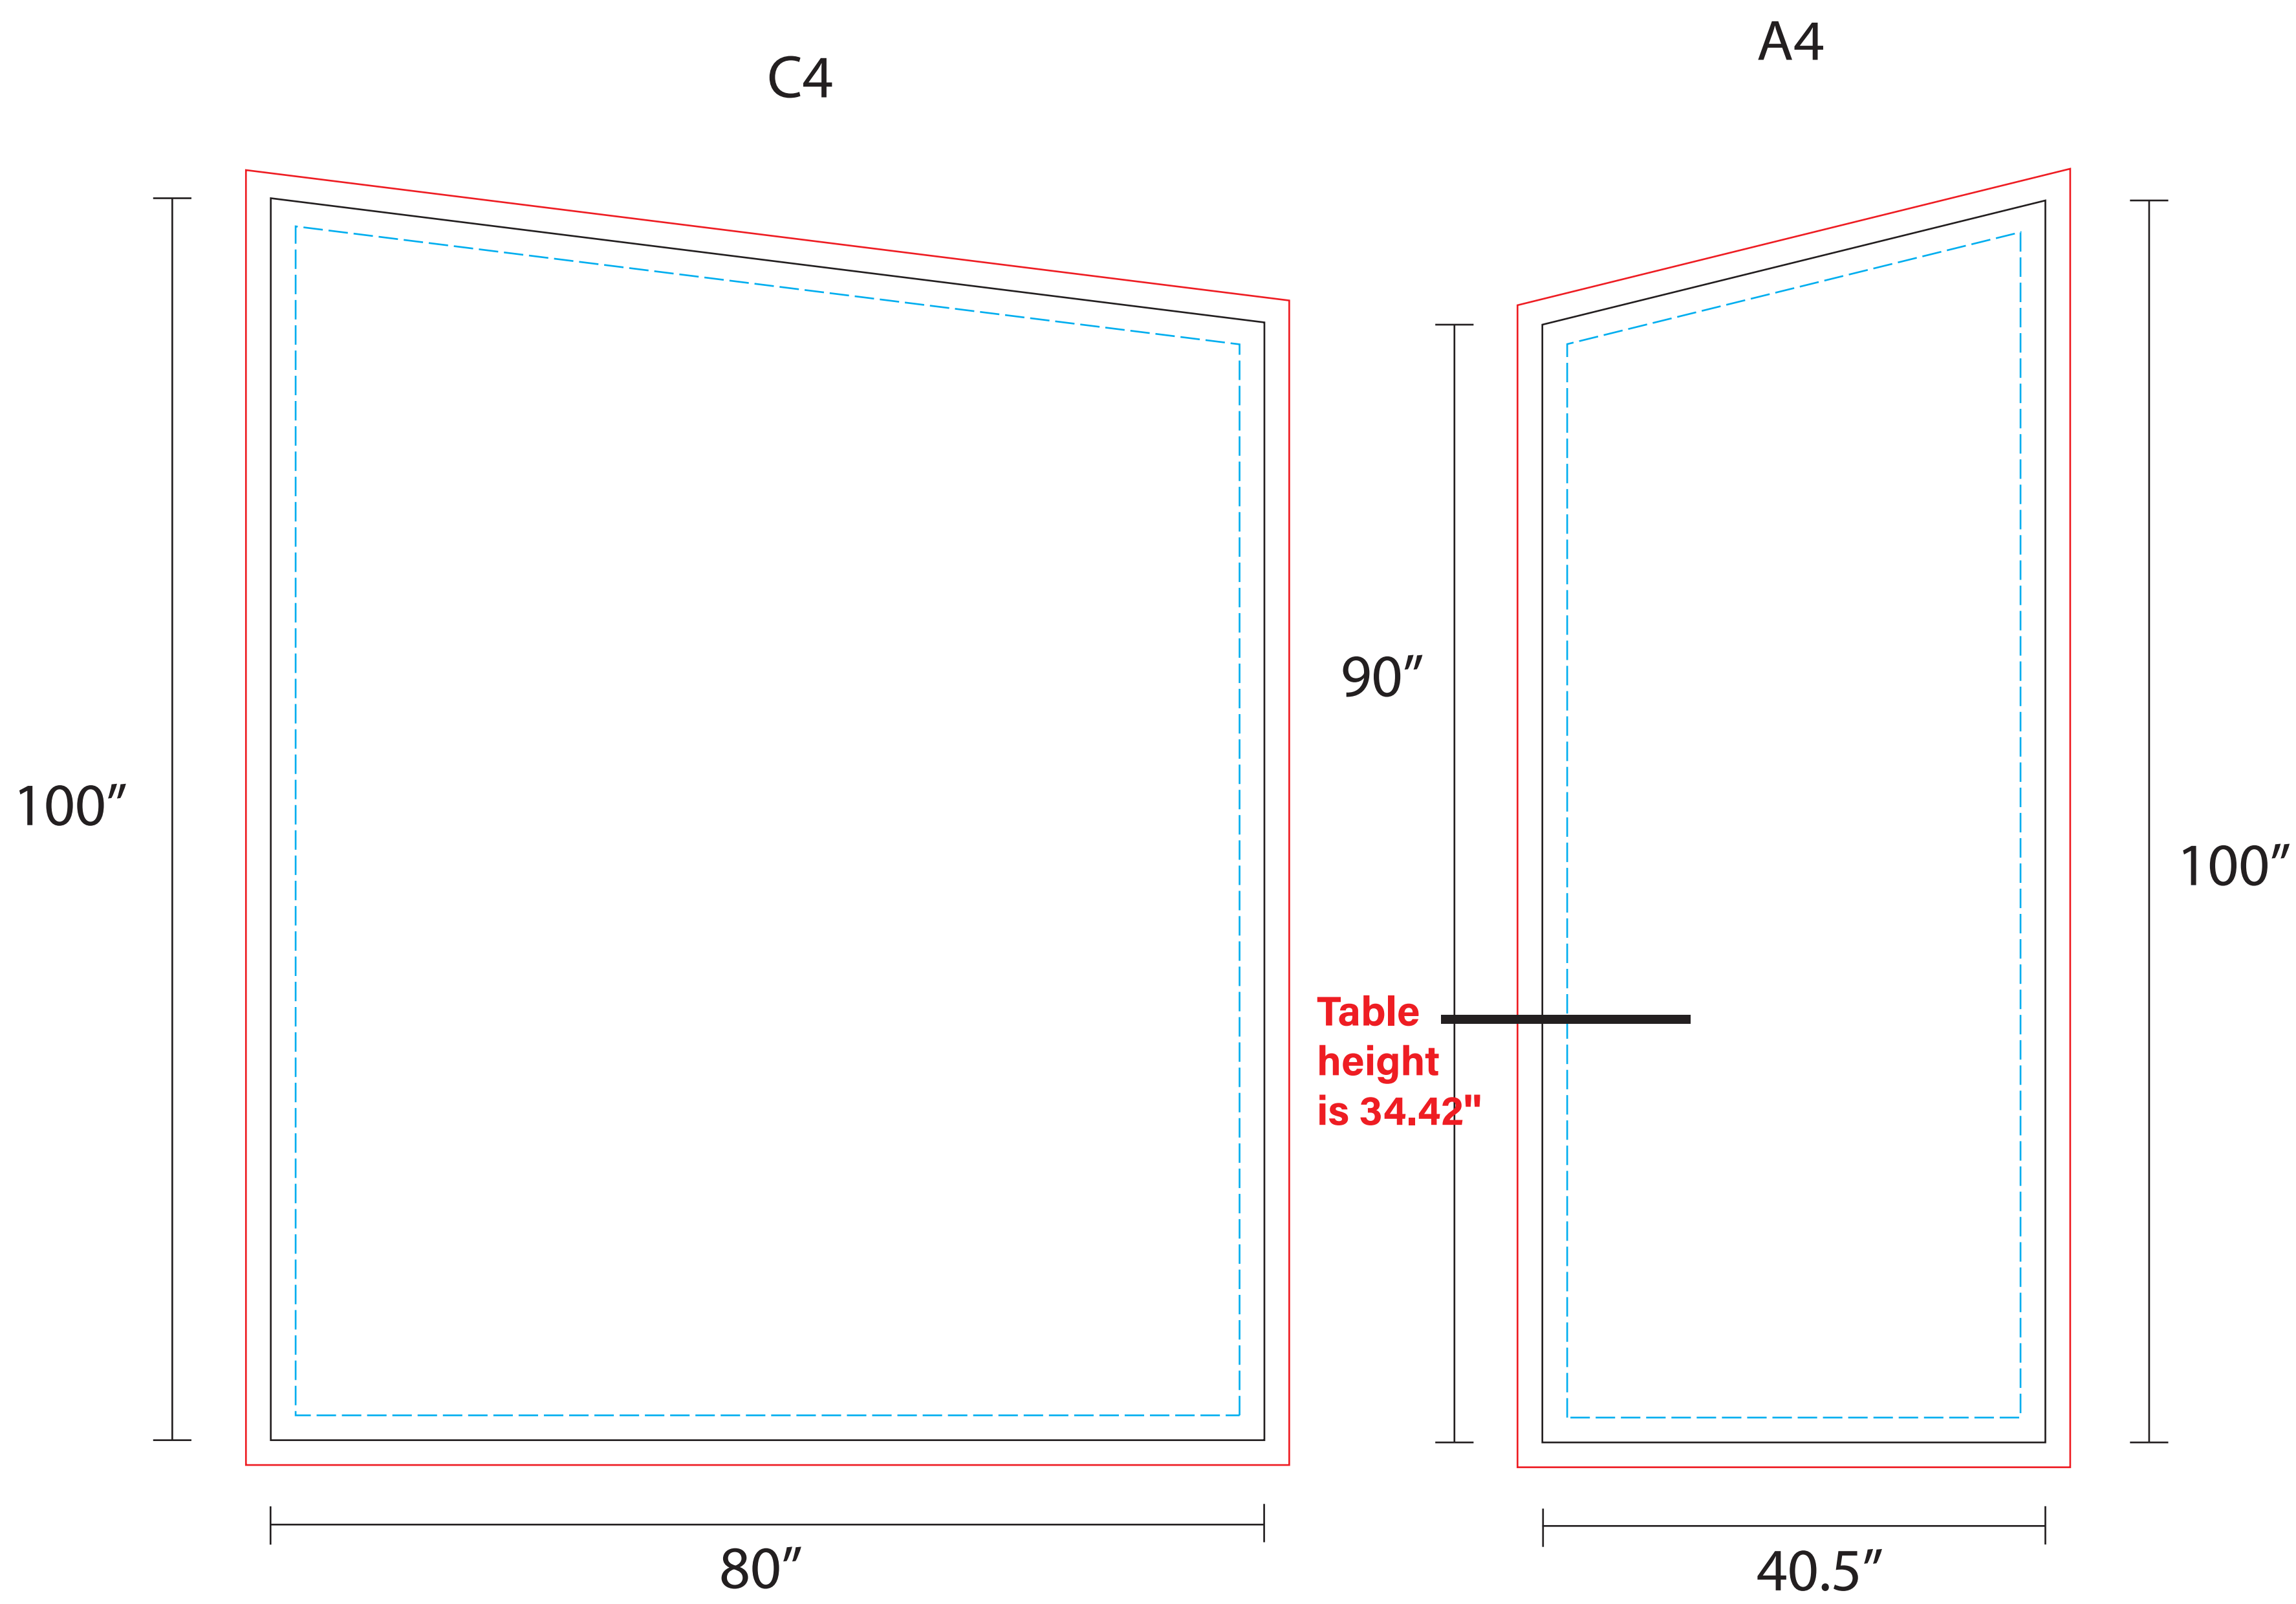

SCALE 10%
OF ACTUAL SIZE

Booth 1104 Template

- Safe Area
- Sewing Line
- Bleed Line
- Cut Line

Counter Template