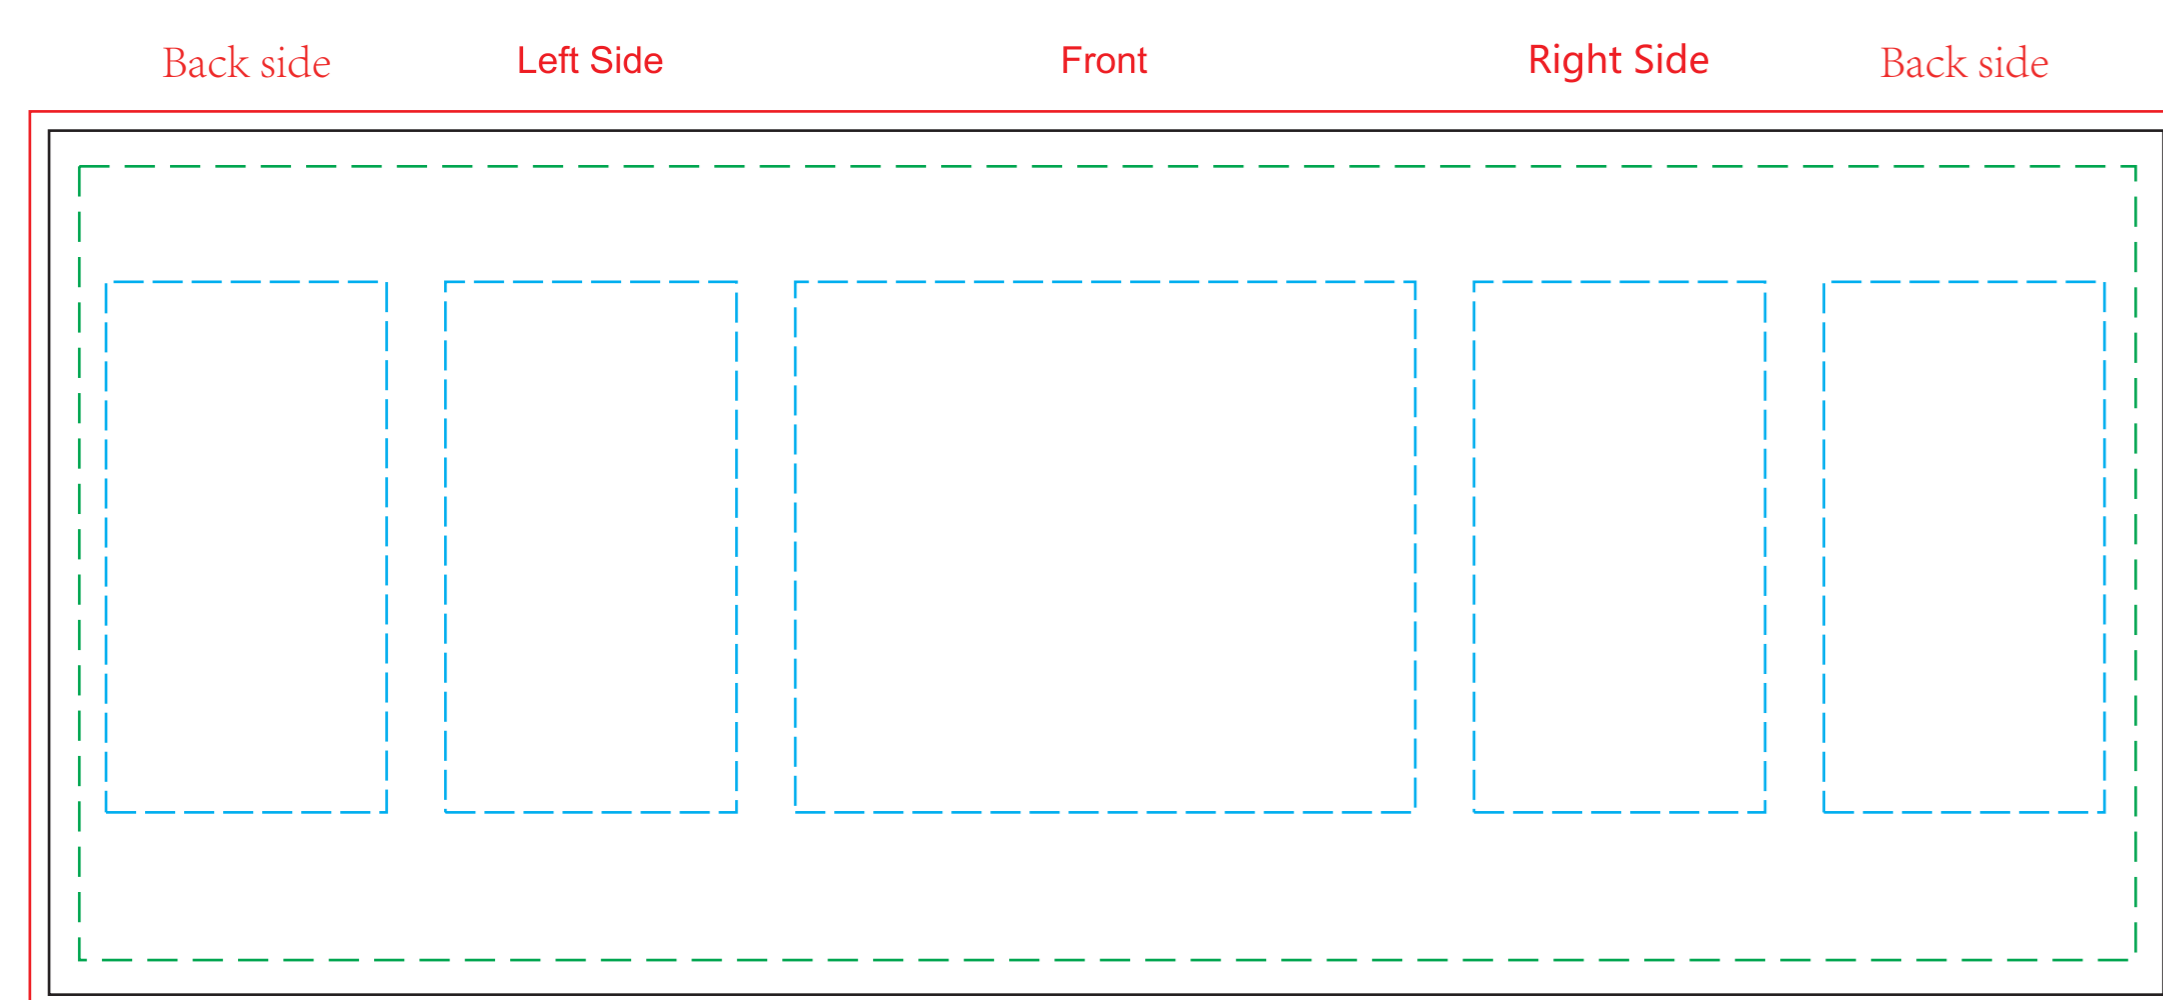

SCALE 10%
OF ACTUAL SIZE

Booth 1101 Template

Counter Template

Arch (Outside)

Arch (Inside)

Top

Fold in the Arch

Forward Facing

DESIGN SAFE AREA 50 in FROM THE GROUND

Arch Connection area

Tower top

side

side

- Safe Area
- Sewing Line
- Bleed Line
- Cut Line