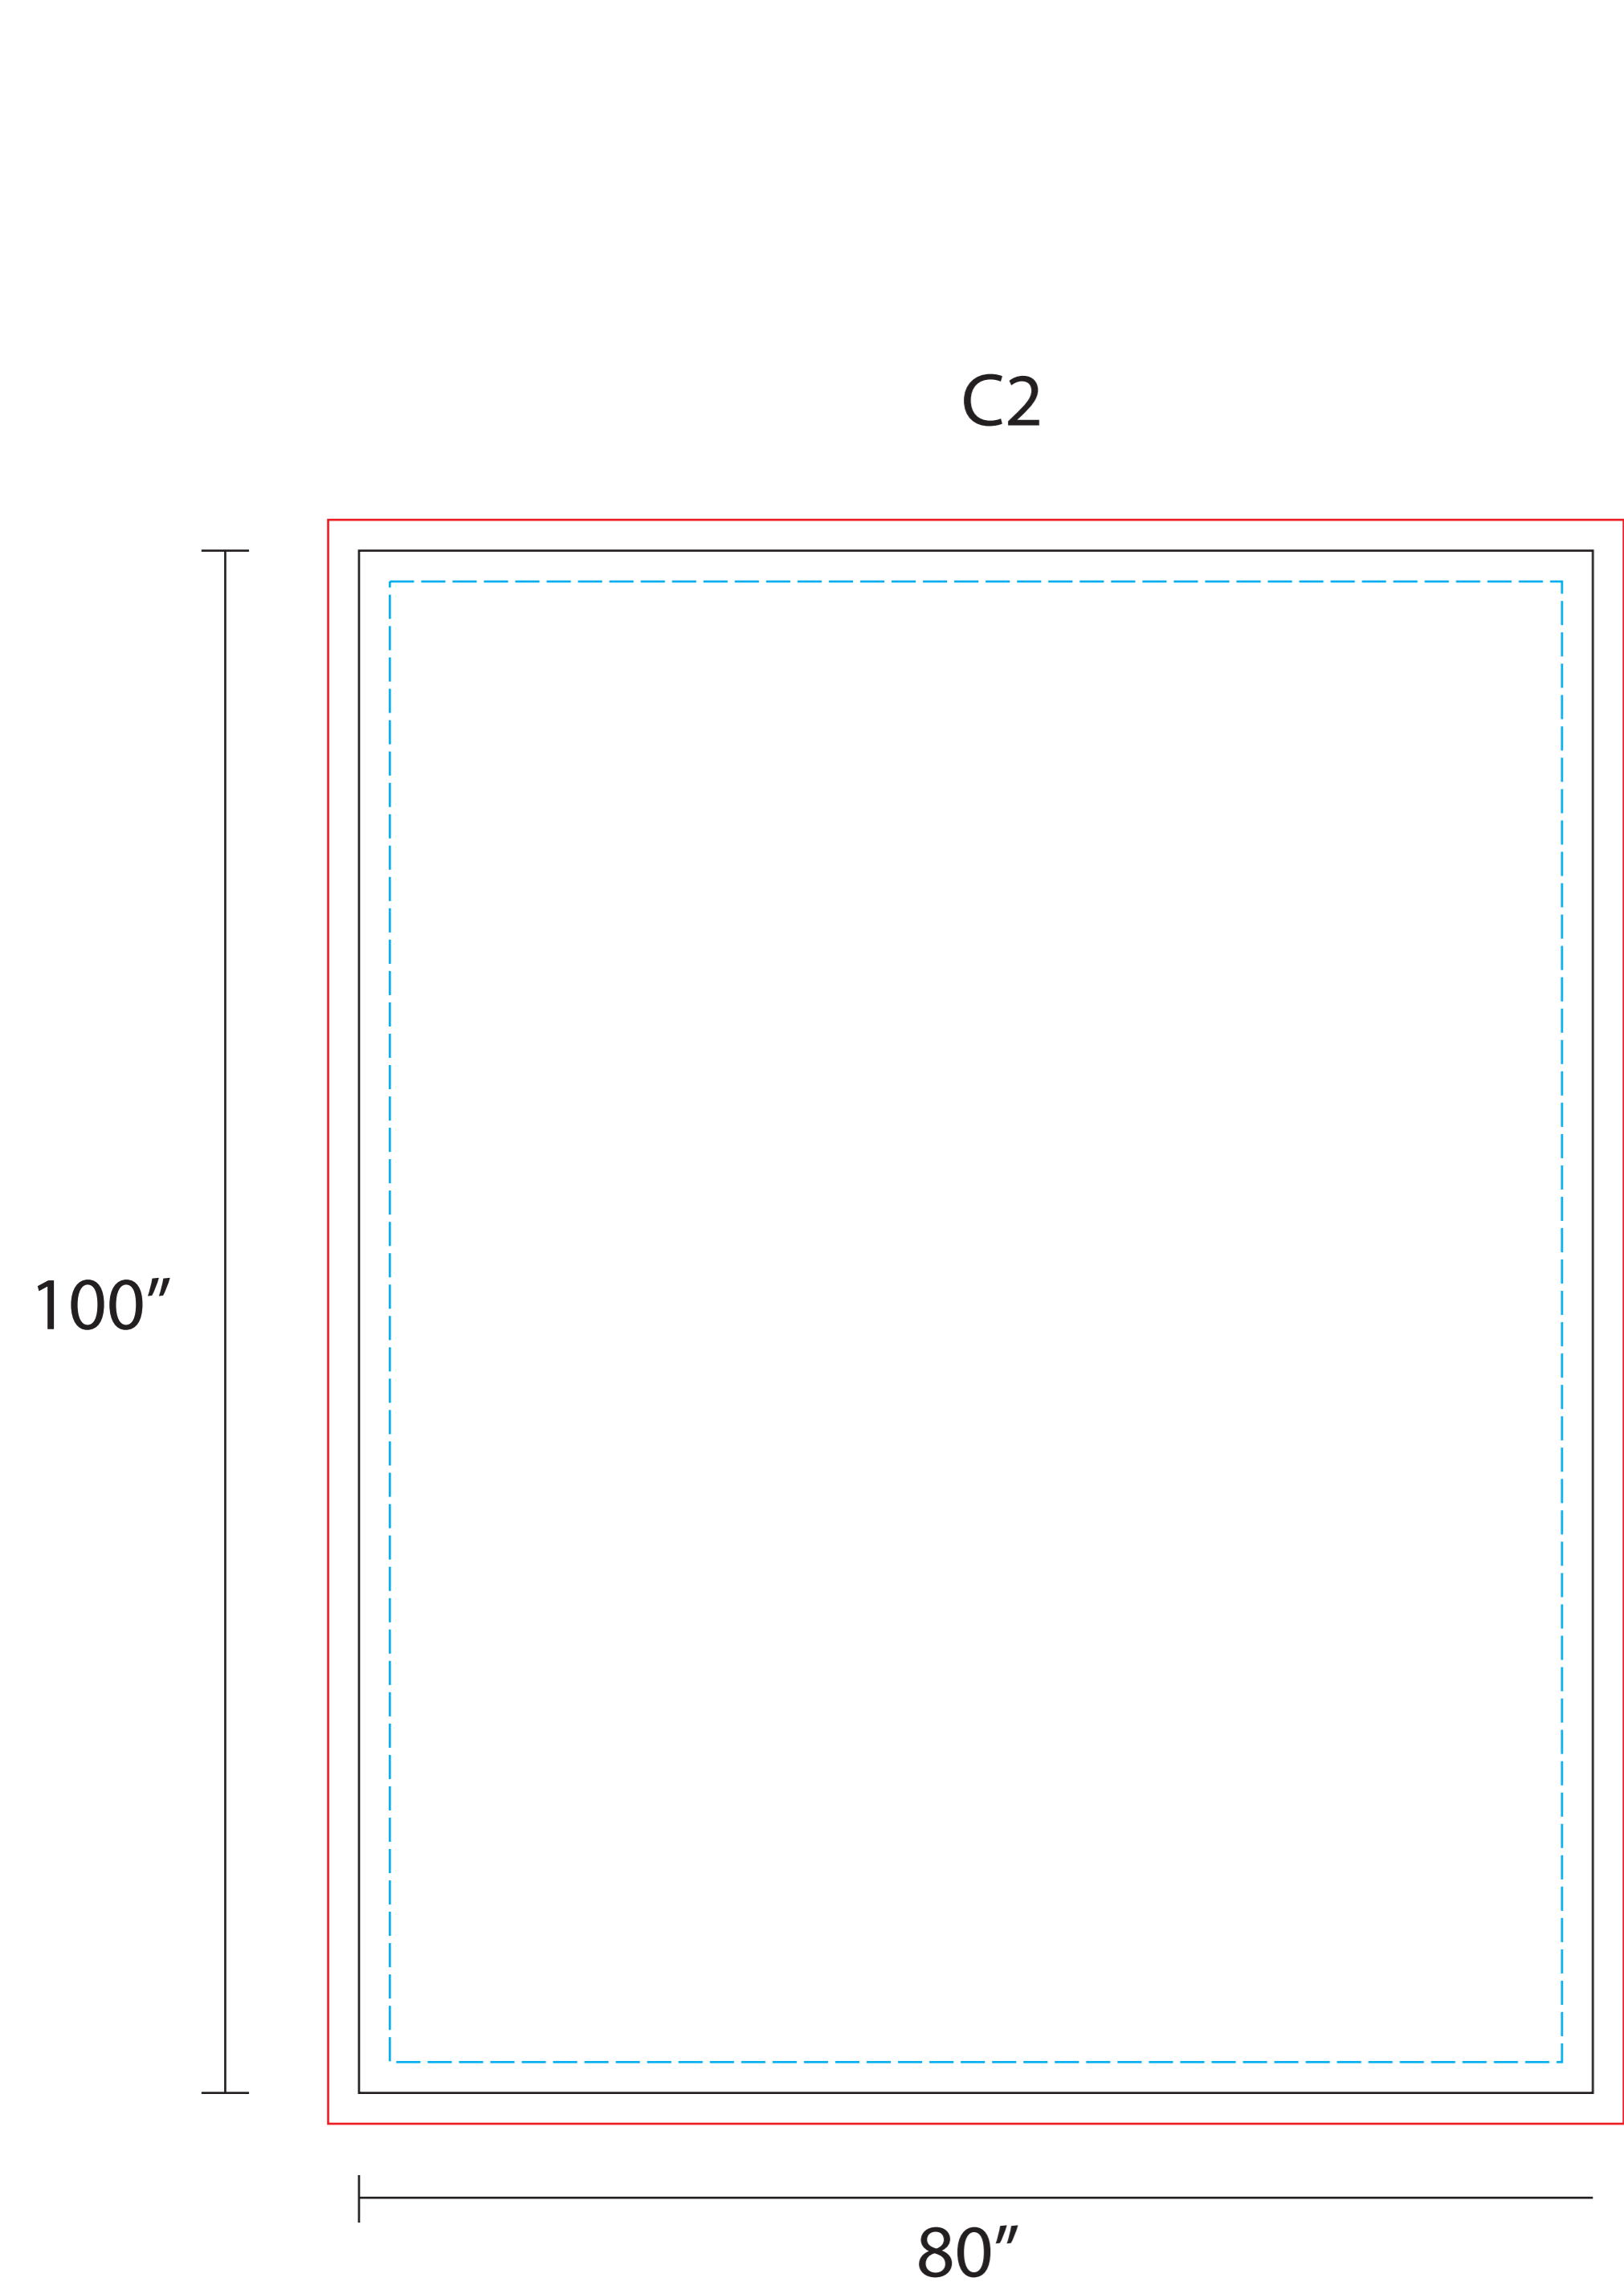

SCALE 10%
OF ACTUAL SIZE

Booth 1101 Template

Counter Template

Arch (Outside)

Arch (Inside)

Top

Fold in the Arch

Forward Facing

DESIGN SAFE AREA 50 in FROM THE GROUND

Arch Connection area

Tower top

side

side

- Safe Area
- Sewing Line
- Bleed Line
- Cut Line