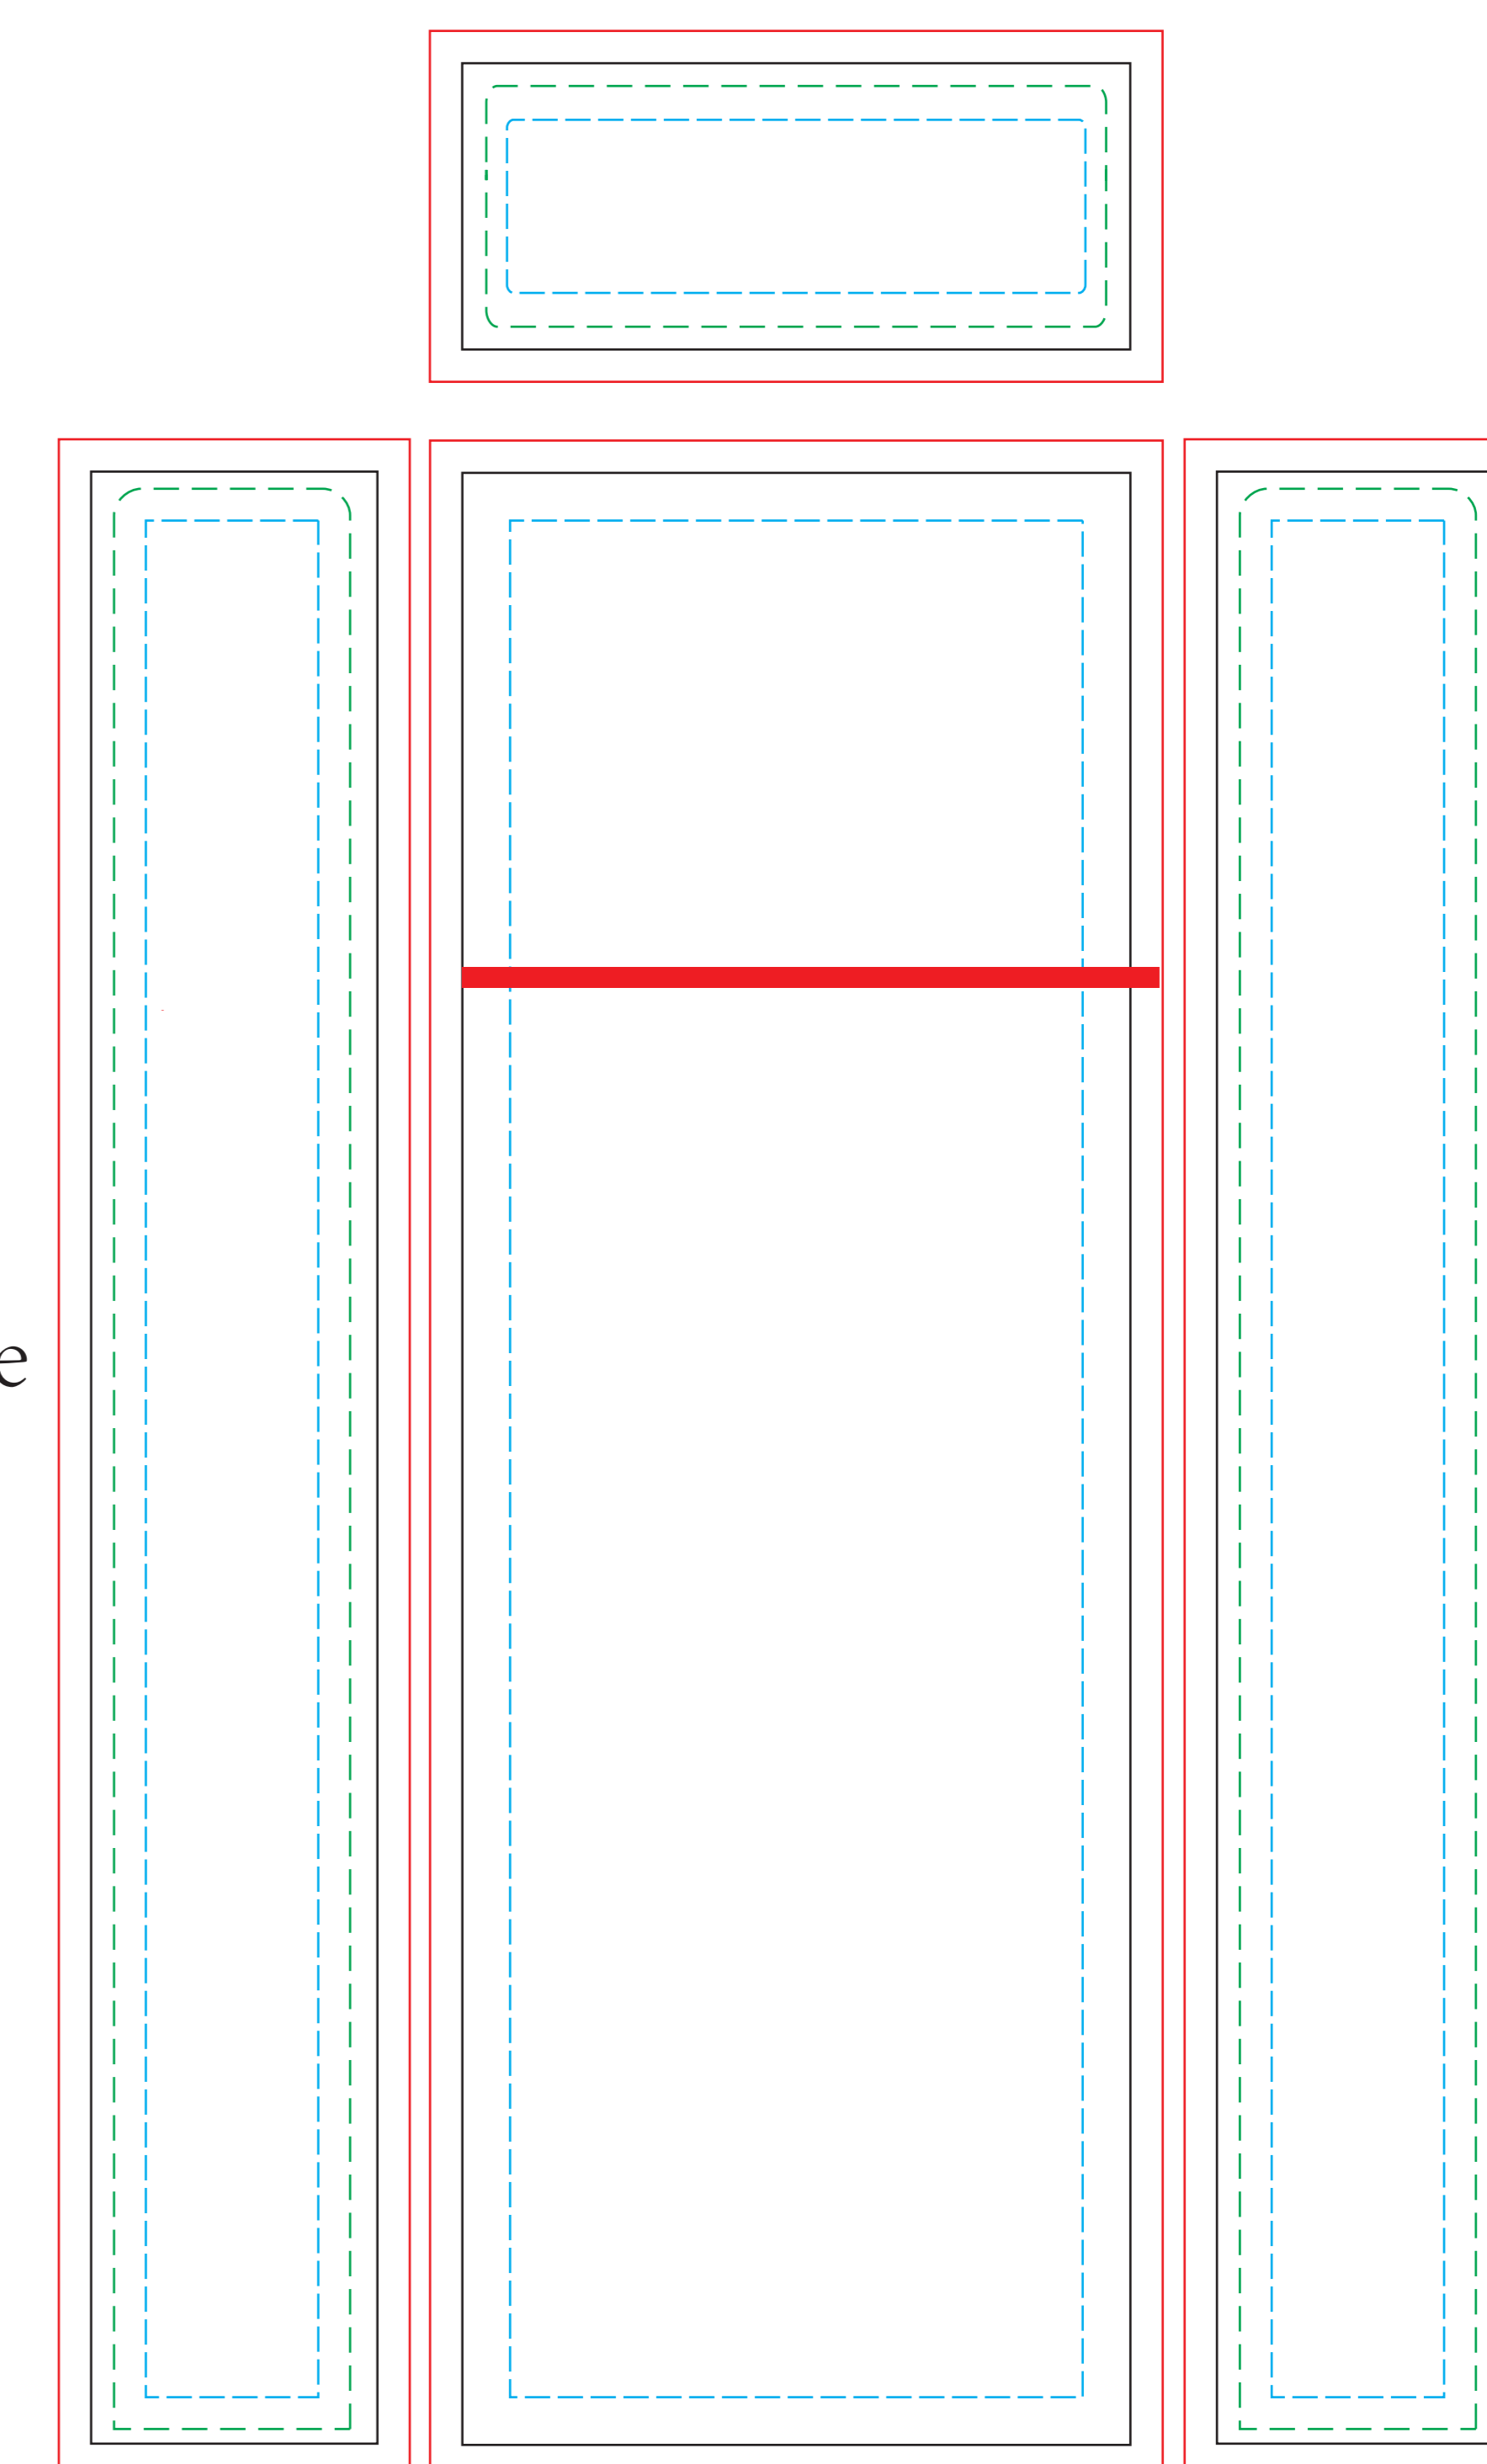

SCALE 10%
OF ACTUAL SIZE

Booth 1101 Template

Counter Template

Arch (Outside)

Arch (Inside)

Top

Fold in the Arch

Forward Facing

DESIGN SAFE AREA 50 in FROM THE GROUND

Arch Connection area

Tower top

side

side

- Safe Area
- Sewing Line
- Bleed Line
- Cut Line